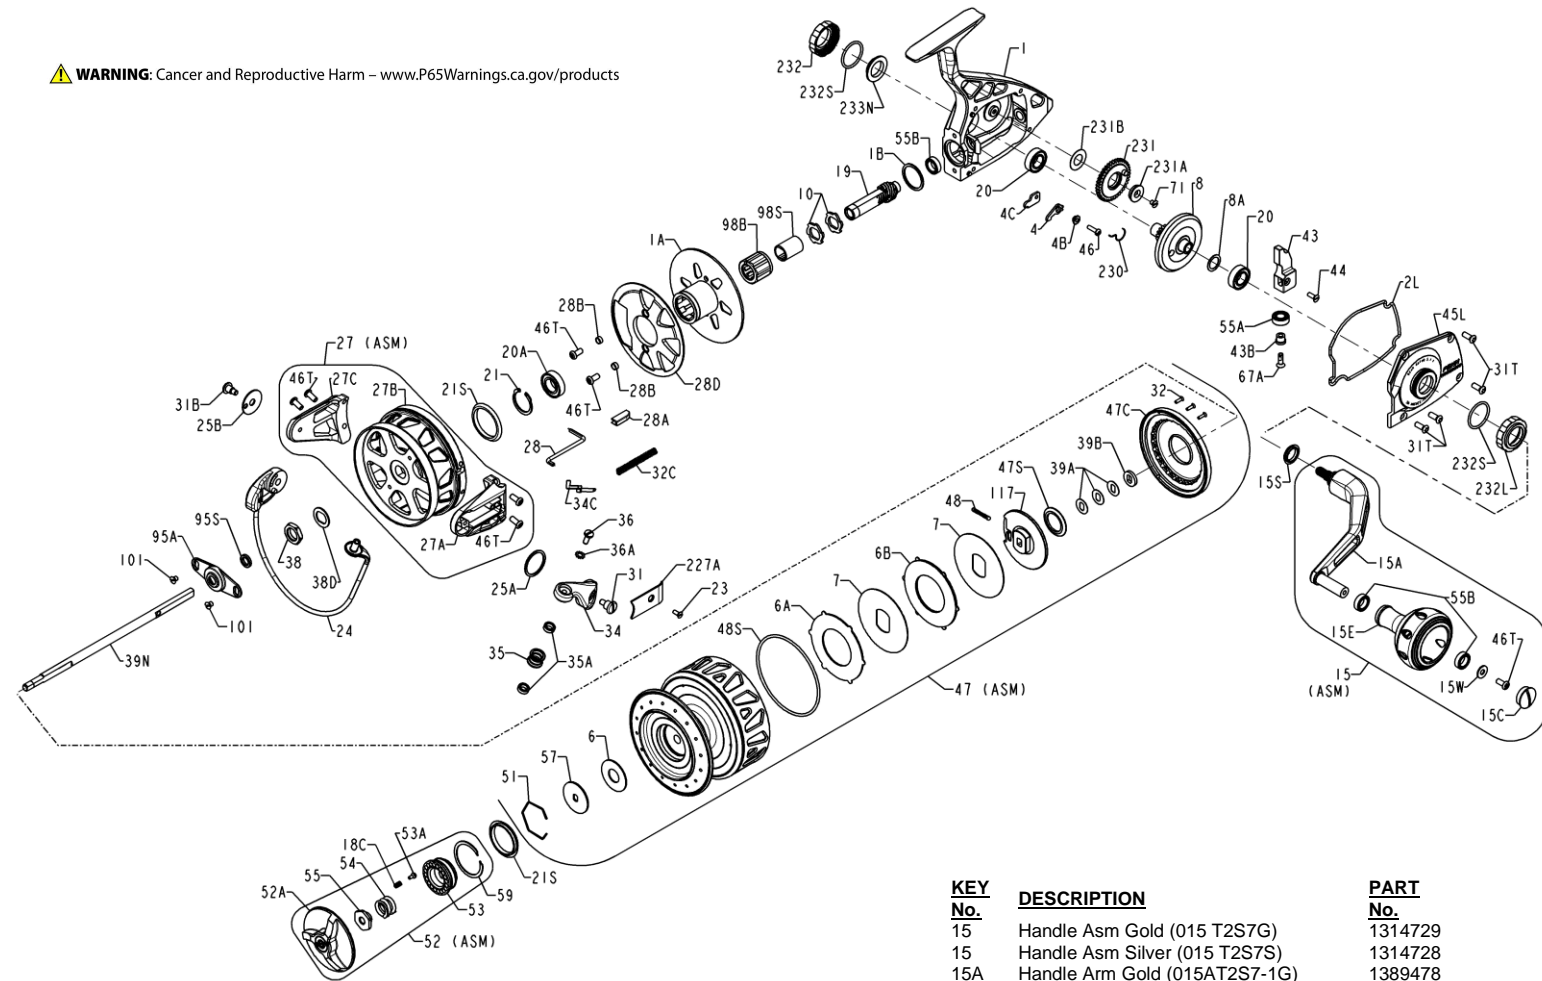

TRQII9500-G (Gold) 1339437 & TRQII9500-S (Silver) 1403981

WARNING: Cancer and Reproductive Harm – www.P65Warnings.ca.gov/products

KEY No.	DESCRIPTION	PART No.
1	Housing Asm- Gold (001 T2S7G)	1347119
1	Housing Asm- Silver (001 T2S7S)	1347068
1A	Clutch Housing Gold (001AT2S9G)	1314805
1A	Clutch Housing Silver (001AT2S9S)	1314804
1B	Rubber Flat Washer (001BT2S7-1)	1435254
2L	Side Plate Seal (002LT2S7)	1314721
4	Dog (004 T2S7)	1314722
4B	Dog Bushing (004BT2S7)	1314723
4C	Dog Plate (004CT2S7)	1314724
6	Washer- Drag (006 309)	1180917
6A	Drag Washer Asm 1 Sided (006 T2S7-1)	1415388
6B	Drag Washer Asm 2 Sided (006 T2S7-2)	1415389
7	Keyed Drag Washer (007 TS7) (2 req)	1192588
8	Gear Assembly (008 T2S9)	1314806
8A	Shim 002" (008ATS7-2) (as needed)	1229048
8A	Shim 004" (008ATS7-4) (as needed)	1229049
8A	Shim 008" (008ATS7-8) (as needed)	1229050
10	Ratchet (010 T2S7) (2 req)	1314727