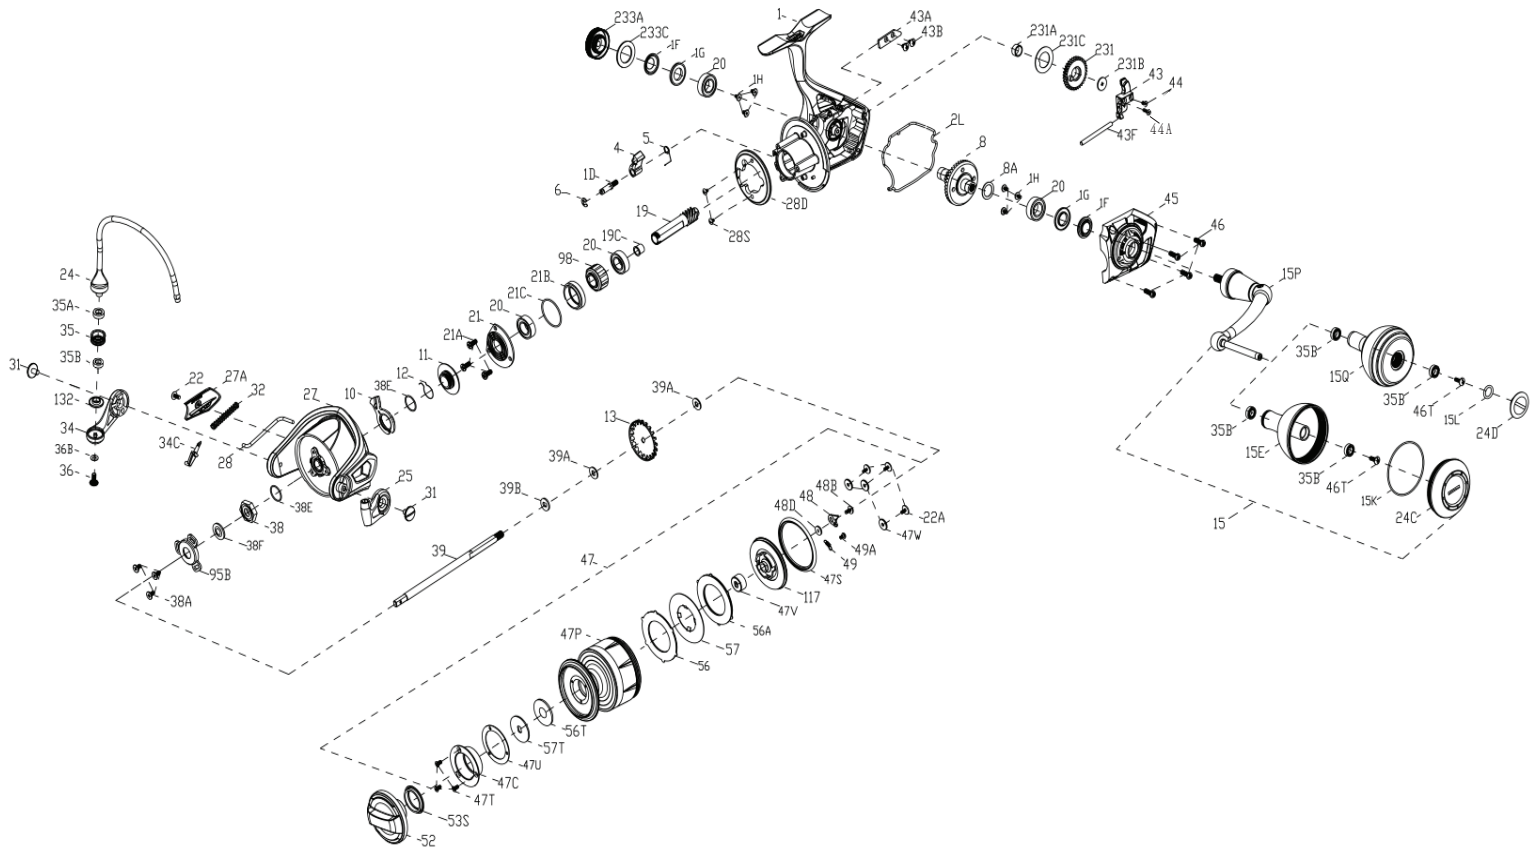

PARTS LIST FOR MODEL SLAMMER III 7500/8500

WARNING: Cancer and Reproductive Harm – www.P65Warnings.ca.gov/products

KEY NO.	PART NO.	DESCRIPTION
1	1419084	1-SLA7500 Body Assembly
1	1419085	1-SLA8500 Body Assembly
1D	1277140	1D-SSV7500 A/R Pawl Post
1F	1419083	1F-SLA7500 Body Side Seal (2req.)
1G	1419082	1G-SLA7500 Body Side Lock Plate (2req.)
1H	1418957	1H-SLA3500 Body Side Screw(6req.)
2L	1419086	2L-SLA7500 Body Seal
4	1277142	4-SSV7500 A/R Pawl
5	1277143	5-SSV7500 Pawl Spring
6	1277144	6-SSV7500 Retainer Clip
8	1419087	8-SLA7500 Drive Gear
8A	1277037	8A-SSV5500 Drive Gear Shim Washer
10	1277147	10-SSV7500 A/R Pawl Holder
11	1419088	11-SLA7500 A/R Bushing
12	1309001	12-SSV9500 A/R Bushing Spring
13	1419089	13-SLA7500 Click Gear
15	1419090	15-SLA7500 Handle Assembly
15E	1419072	15E-SLA5500 Handle Knob
15K	1419073	15K-SLA5500 Handle Knob Cap Seal

KEY NO.	PART NO.	DESCRIPTION
15L	1417804	15L-CLA2000 Handle Knob Seal
15P	1422396	15P-SLA7500 Sub Handle Assembly
15Q	1418244	15E-CLA6000 Handle Knob
19	1419091	19-SLA7500 Pinion Gear
19C	1419092	19C-SLA7500 Pinion Gear Bushing
20	1277152	20A-SSV7500 Ball Bearing(4req.)
21	1419093	21-SLA7500 Ball Bearing Retainer
21A	1277154	21A-SSV7500 Pinion Retainer Screw (3req.)
21B	1419094	21B-SLA7500 Pinion Ball Bearing Collar
21C	1385684	21C-CLA8000 O Ring
22	1277046	22-SSV5500 Rotor Cover Screw
22A	1496533	22A-SLA7500 Screw(3req.)
24	1474159	24-SLAIII7500 One Piece Bail
24	1457804	24-SLAIII8500HS One Piece Bail
24C	1419074	24C-SLA5500 Handle Knob Cap
24D	1417808	24C-CLA5000 Handle Knob Cap
25	1385663	25-SLA8000 Bail Holder
27	1419097	27-SLA7500 Rotor
27	1419098	27-SLA8500 Rotor