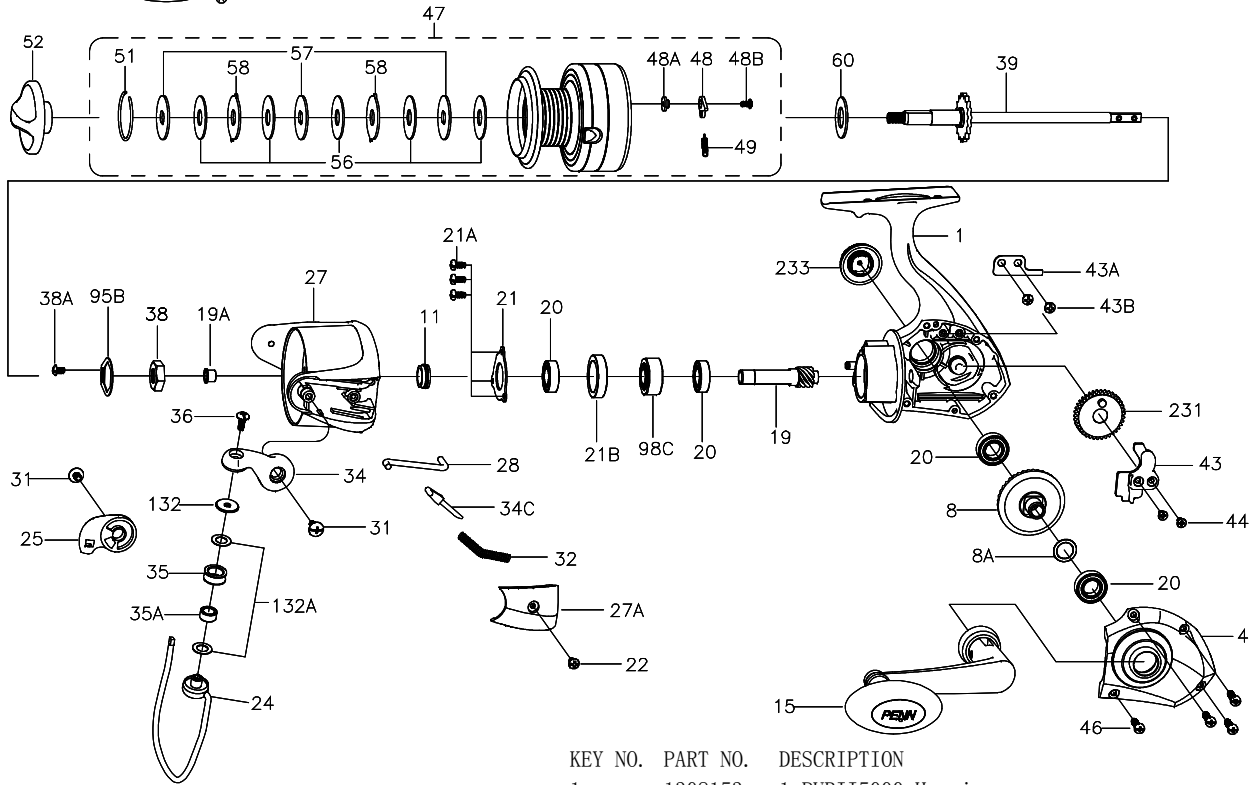

PARTS LIST FOR MODEL PURII5000/PURII6000

KEY NO.	PART NO.	DESCRIPTION
27	1308161	27-PURII6000 Rotor (w/weight & screw)
27A	1204023	27A-5000PUR Bail Pivot Cover
27A	1204025	27A-6000PUR Bail Pivot Cover
28	1204026	28-5000PUR Trip Lever
28	1204027	28-6000PUR Trip Lever
31	1203987	31-3000PUR Bail Arm Screw (2 req)
31	1204039	31-6000PUR Bail Arm Screw (2 req)
32	1203988	32-3000PUR Bail Spring
32	1200520	32-6000SG Bail Spring
34	1211513	34-3000FRC Bail Arm
34	1214201	34-6000FRC Bail Arm
34C	1203990	34C-3000PUR Pivot Arm
34C	1191656	34C-7000SG Pivot Arm
35	1191674	35-3000SG Line Roller
35A	1203992	35A-3000PUR Line Roller Bushing
36	1191699	36-3000SG Bail Stud Screw (PURII5000)
36	1203993	36-3000PUR Bail Stud Screw (PURII5000)
38	1204049	38-5000PUR Rotor Nut
38A	1203995	38A-3000PUR Rotor Locking Plate Screw
39	1204051	39-5000PUR Main Shaft Assembly
39	1214203	39-6000FRC Main Shaft Assembly
43	1191805	43-5000SG Crosswind Block
43A	1191820	43A-5000SG Crosswind Block Plate
43B	1203997	43B-3000PUR Crosswind Block Plate Screw (2 req)
44	1191845	44-5000SG Crosswind Block Screw (2 req)
45	1308162	45-PURII5000 Housing Cover
46	1204054	46-5000PUR Housing Cover Screw (4 req)
47	1308163	47-PURII5000 Spool Assembly
47	1308164	47-PURII6000 Spool Assembly
48	1211625	48-5000SG Click Tongue
48A	1211626	48A-5000SG Click Tongue Washer
48B	1211612	48B-5000SG Spool Click Screw
49	1211627	49-5000SG Click Tongue Spring
51	1287230	51-6000PUR Drag Retaining Ring
52	1308165	52-PURII5000 Drag Knob Assembly
56	1192036	56-5000SG Drag Washer (5 req)
57	1192044	57-5000SG Keyed Washer (3 req)
58	1192053	58-5000SG Eared Washer (2 req)
60	1192062	60-5000SG Thrust Washer
95B	1192186	95B-5000SG Rotor Locking Plate
98C	1192215	98C-5000SG Clutch/Sleeve Assembly
132	1192297	132-5000SG Roller Washer
132A	1192302	132A-3000SG Line Roller Washer (2 req)
231	1192503	231-5000SG Crosswind Gear
231	1200523	231-6000SG Crosswind Gear
233	1308166	233-PURII5000 Bearing Cover Assembly