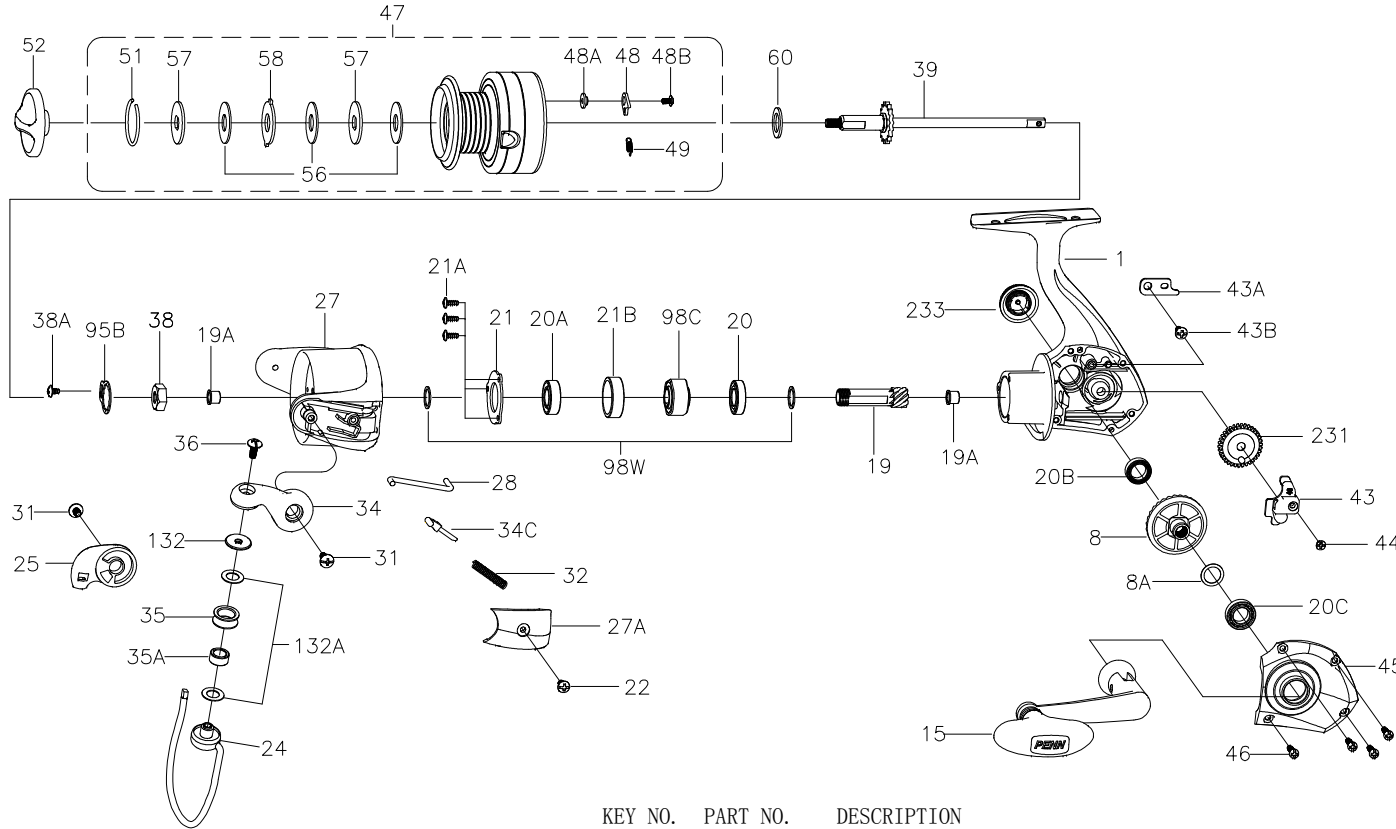

PARTS LIST FOR MODEL PURII3000/PURII4000

KEY NO.	PART NO.	DESCRIPTION
24	1308144	24-PURII4000 Bail Wire
25	1308145	25-PURII3000 Bail Holder
27	1308146	27-PURII3000 Rotor (w/weight & screw)
27	1308147	27-PURII4000 Rotor (w/weight & screw)
27A	1203983	27A-3000PUR Bail Pivot Cover
27A	1203984	27A-4000PUR Bail Pivot Cover
28	1203985	28-3000PUR Trip Lever
28	1203986	28-4000PUR Trip Lever
31	1203987	31-3000PUR Bail Arm Screw (2 req)
32	1203988	32-3000PUR Bail Spring
34	1211513	34-3000FRC Bail Arm
34C	1203990	34C-3000PUR Pivot Arm
35	1191674	35-3000SG Line Roller
35A	1203992	35A-3000PUR Line Roller Bushing
36	1191699	36-3000SG Bail Stud Screw
38	1203994	38-3000PUR Rotor Nut
38A	1203995	38A-3000PUR Rotor Locking Plate Screw
39	1203996	39-3000PUR Main Shaft Assembly
39	1211515	39-4000FRC Main Shaft Assembly
43	1191800	43-3000SG Crosswind Block
43	1200531	43-4000SG Crosswind Block
43A	1191818	43A-3000SG Crosswind Block Plate
43B	1203997	43B-3000PUR Crosswind Block Plate Screw
44	1191843	44-3000SG Crosswind Block Screw
45	1308148	45-PURII3000 Housing Cover
46	1203999	46-3000PUR Housing Cover Screw (4 req)
47	1308149	47-PURII3000 Spool Assembly
47	1308150	47-PURII4000 Spool Assembly
48	1211604	48-3000SG Click Tongue
48A	1214226	48A-3000SG Click Tongue Washer
48B	1211591	48B-3000BTL Spool Click Screw
49	1211605	49-3000SG Click Tongue Spring
51	1287229	51-4000PUR Drag Retaining Ring
52	1308151	52-PURII3000 Drag Knob Assembly
56	1192035	56-3000SG Drag Washer (3 req)
57	1192043	57-3000SG Keyed Washer (2 req)
58	1192052	58-3000SG Earred Washer
60	1192060	60-3000SG Thrust Washer
95B	1192185	95B-3000SG Rotor Locking Plate
98C	1192212	98C-3000SG Clutch/Sleeve Assembly
98W	1204004	98W-3000PUR Clutch Washer (2 req)
132	1192297	132-5000SG Roller Washer
132A	1192302	132A-3000SG Line Roller Washer (2 req)
231	1192498	231-3000SG Crosswind Gear
231	1200522	231-4000SG Crosswind Gear
233	1308152	233-PURII3000 Bearing Cover Assembly