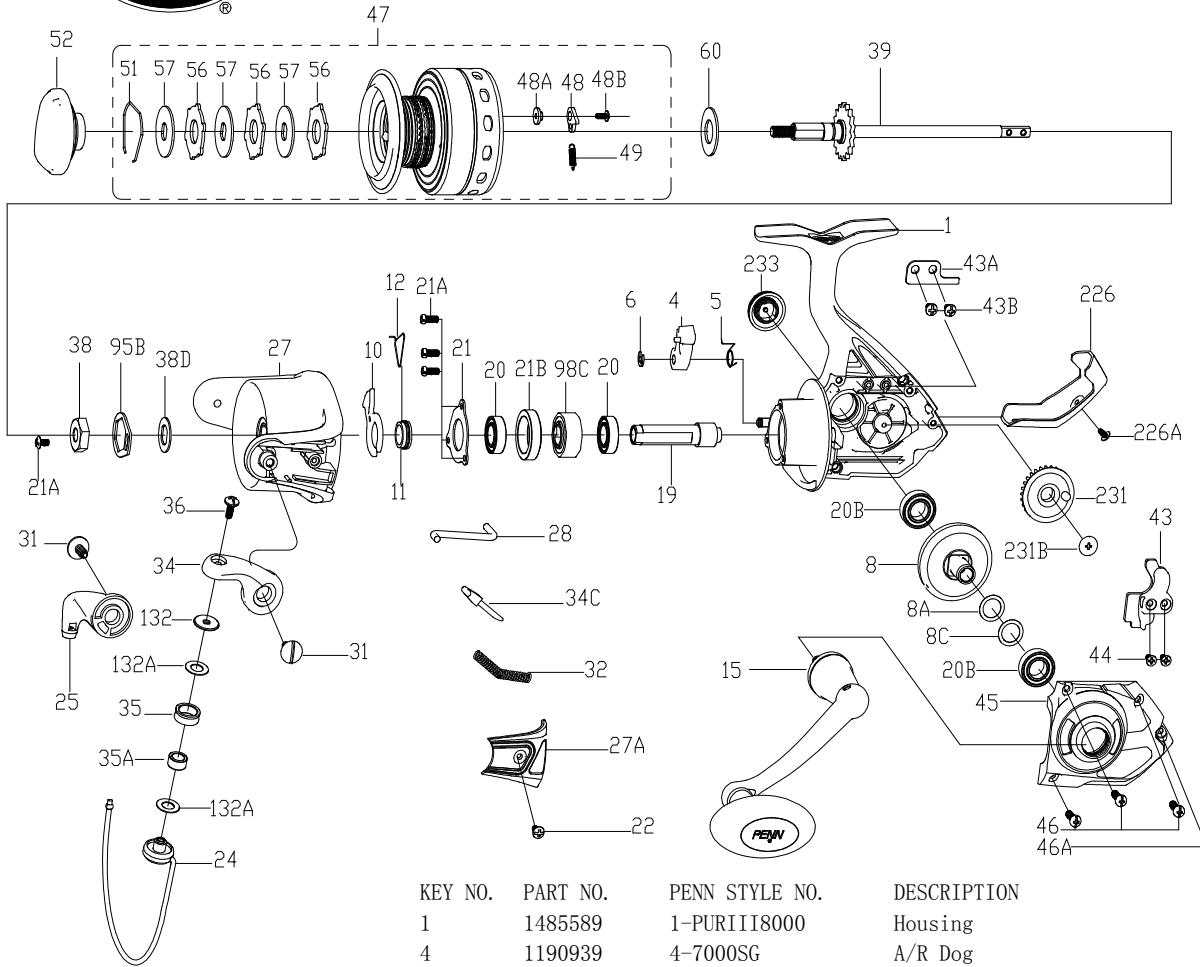

PARTS LIST FOR MODEL AS PURIII8000

KEY NO.	PART NO.	PENN STYLE NO.	DESCRIPTION
1	1485589	1-PURIII8000	Housing
4	1190939	4-7000SG	A/R Dog
5	1190966	5-5000SG	Dog Spring
6	1190979	6-5000SG	Retaining Clip
8	1313863	8-CFT8000	Main Gear
8A	1191031	8A-7000SG	Shim
8C	1485590	8C-PURIII8000	Shim C
10	1313864	10-CFT8000	A/R Holder
11	1191087	11-7000SG	Bushing
12	1313865	12-CFT8000	A/R Bushing Spring
15	1365753	15-FRCII8000	Handle Assembly
19	1488473	19-PURIII8000	Pinion Gear
20	1204012	20-5000PUR	Ball Bearing (2 req)
20B	1204068	20B-7000PUR	Ball Bearing (2 req)