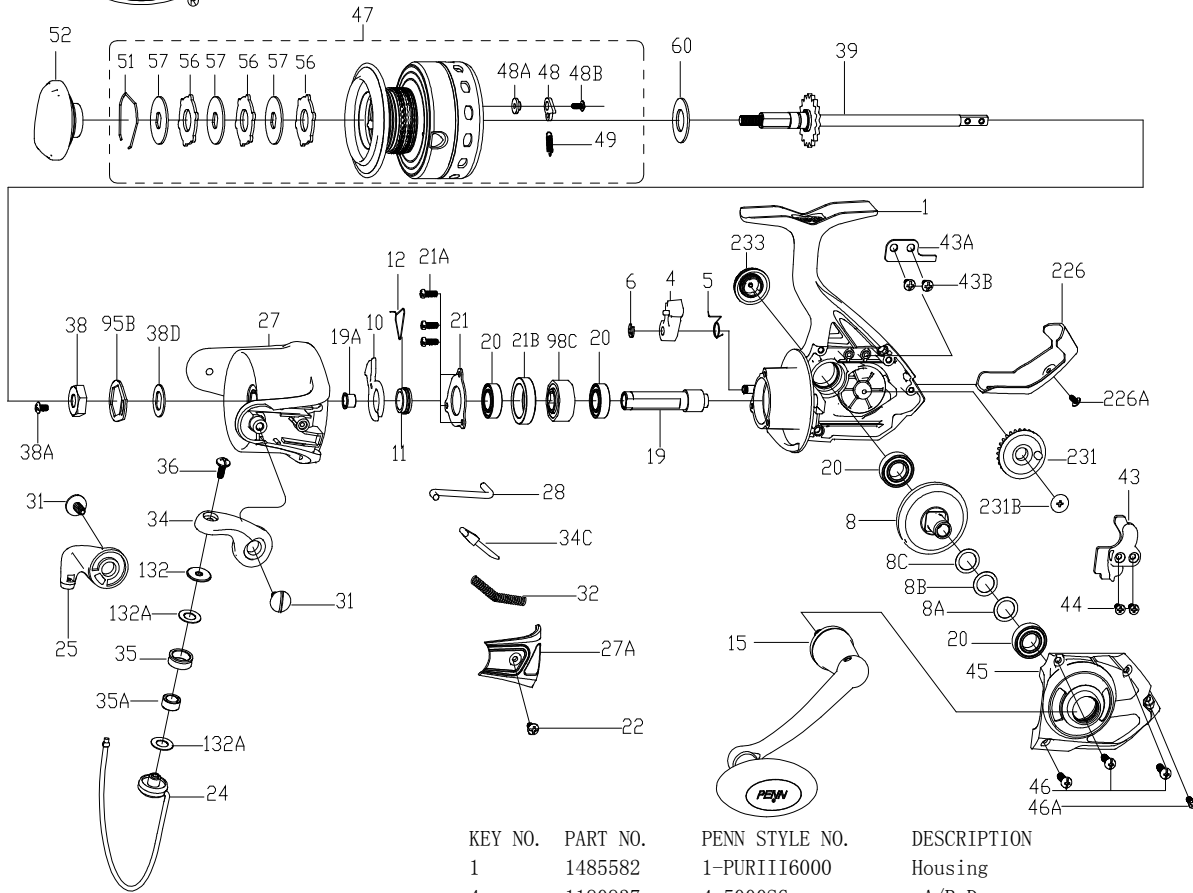

PARTS LIST FOR MODEL AS PURIII6000

KEY NO.	PART NO.	PENN STYLE NO.	DESCRIPTION
1	1485582	1-PURIII6000	Housing
4	1190937	4-5000SG	A/R Dog
5	1190966	5-5000SG	Dog Spring
6	1190979	6-5000SG	Retaining Clip
8	1191019	8-5000SG	Main Gear
8A	1191030	8A-5000SG	Shim
8B	1485572	8B-PURIII5000	Shim B
8C	1485571	8C-PURIII5000	Shim C
10	1191066	10-5000SG	A/R Holder
11	1191085	11-5000SG	Bushing
12	1313865	12-CFT8000	A/R Bushing Spring
15	1365735	15-FRCII5000	Handle Assembly
19	1485498	19-PURIII5000	Pinion Gear
19A	1191253	19A-5000SG	Pinion Bushing
20	1204012	20-5000PUR	Ball Bearing (4 req)