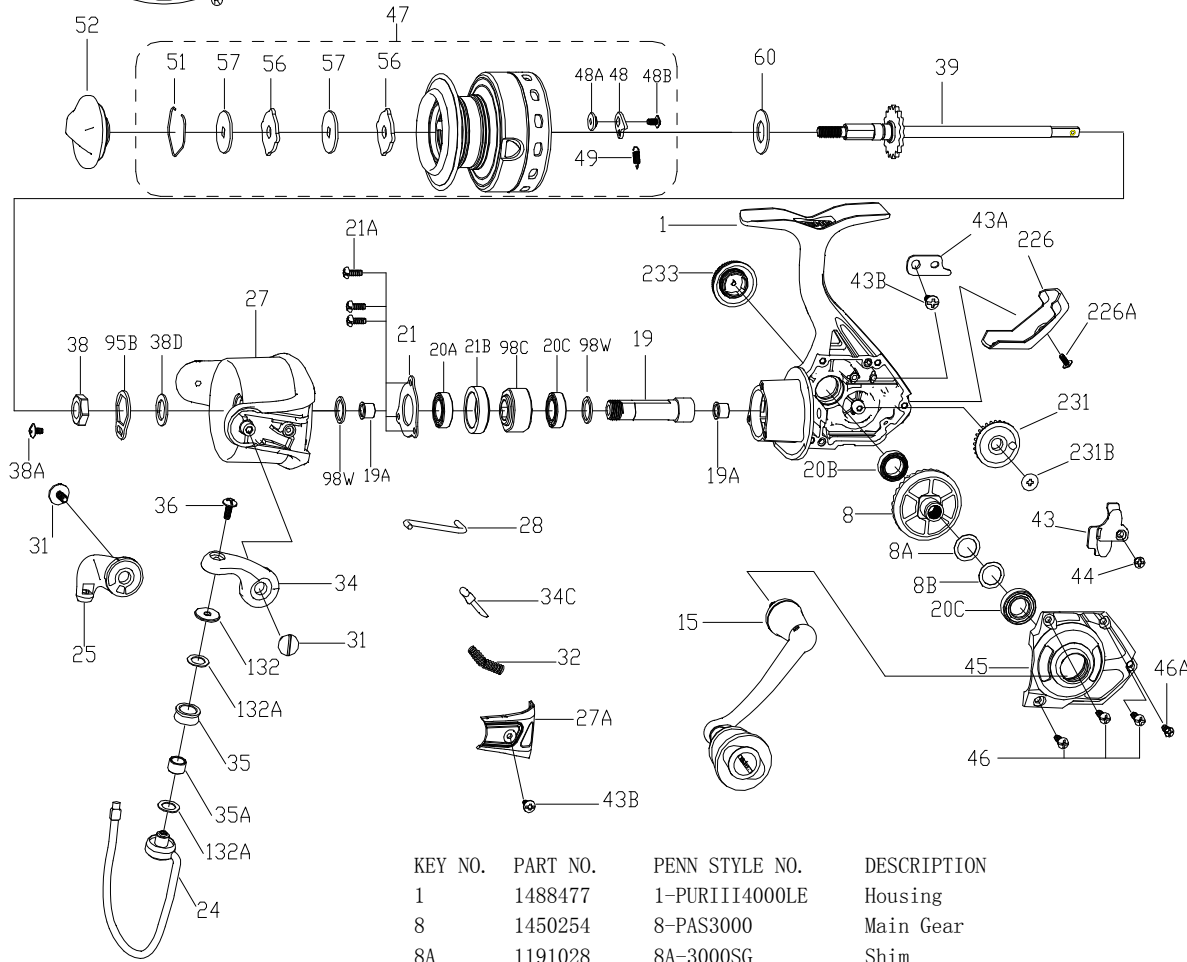

PARTS LIST FOR MODEL AS PURIII4000LE

KEY NO.	PART NO.	PENN STYLE NO.	DESCRIPTION
1	1488477	1-PURIII4000LE	Housing
8	1450254	8-PAS3000	Main Gear
8A	1191028	8A-3000SG	Shim
8B	1485199	8B-PURIII3000	Shim B
15	1488475	15-PURIII3000LE	Handle Assembly
19	1485212	19-PURIII3000	Pinion Gear
19A	1191252	19A-3000SG	Bushing (2 req)
20A	1203973	20A-3000PUR	Ball Bearing
20B	1203974	20B-3000PUR	Ball Bearing
20C	1203975	20C-3000PUR	Ball Bearing (2 req)
21	1308052	21-CFT3000	Bearing Retainer
21A	1485211	21A-PURIII3000	Bearing Retainer Screw (3 req)
21B	1192648	21B-3000SG	Collar