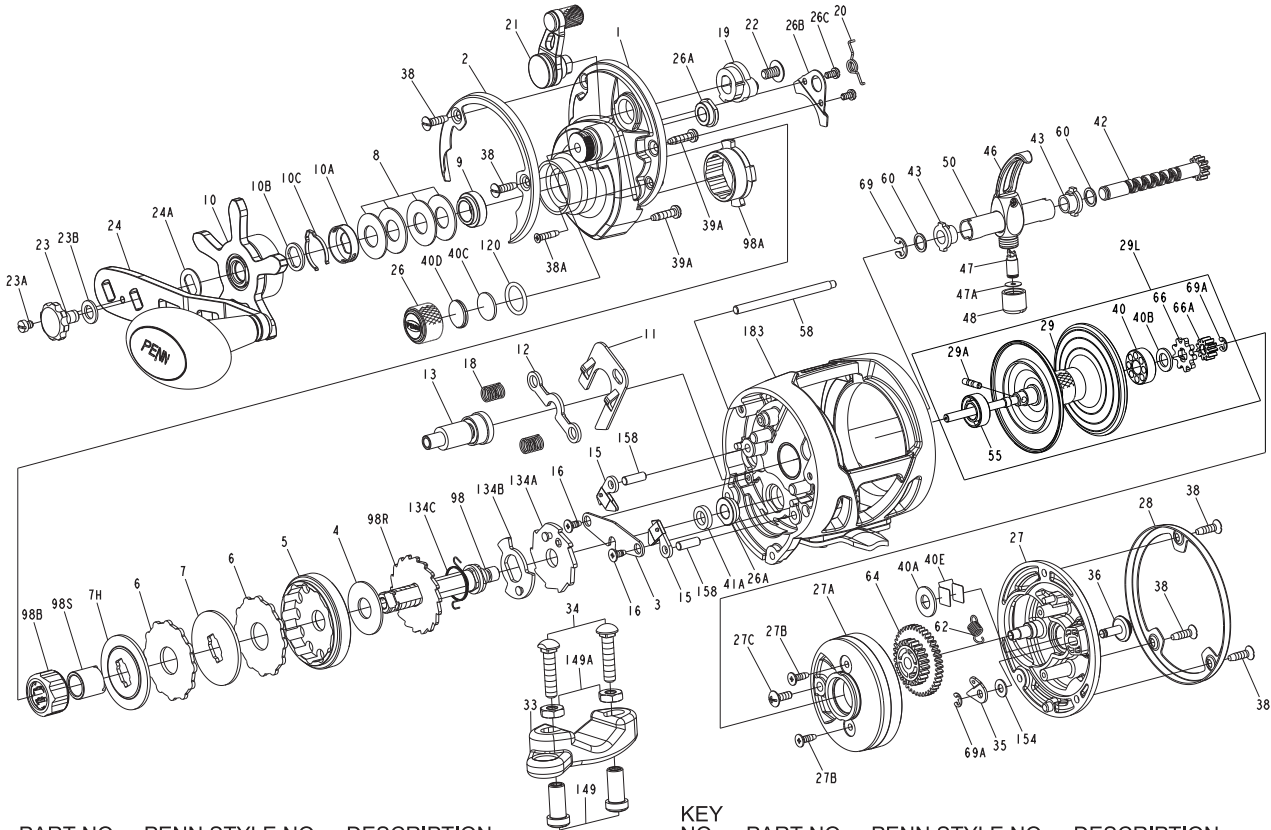

PARTS LIST FOR WAR15LWLH and WAR20LWLH
 REEL ASM. Nos. 1366187(WAR15LWLH)&1366192(WAR20LWLH)

KEY NO.	PART NO.	PENN STYLE NO.	DESCRIPTION	KEY NO.	PART NO.	PENN STYLE NO.	DESCRIPTION
1	1383088	1-WAR15LWLH	Right Side Plate(15)	35	1383037	35-WAR15LW	Click Tongue
1	1383089	1-WAR20LWLH	Right Side Plate(20)	36	1383038	36-WAR15LW	Click Button
2	1382975	2-WAR15LW	Right Side Ring	38	1383039	38-WAR15LW	Screw (5 req)
3	1384179	3-WAR15LW	Bridge	38A	1383040	38A-WAR15LW	Screw
4	1382976	4-WAR15LW	Drag Washer	39A	1383041	39A-WAR15LW	Screw(2req)
5	1383090	5-WAR15LWLH	Main Gear	40	1383042	40-WAR15LW	Ball Bearing
6	1382978	6-WAR15LW	Tabbed Drag Washer(2 req)	40A	1383043	40A-WAR15LW	Washer
7	1382999	7-WAR15LW	Keyed Metal Drag Washer	40B	1383044	40B-WAR15LW	Felt Washer
7H	1383000	7H-WAR15LW	Heavy Metal Drag Washer	40C	1383045	40C-WAR15LW	Washer, Acetal Thrust
8	1383001	8-WAR15LW	Spring Washer (4 req)	40D	1383046	40D-WAR15LW	Washer, Rubber Thrust
9	1384180	9-WAR15LW	Spacing Sleeve	40E	1383047	40E-WAR15LW	Thrust Washer (2req)
10	1383091	10-WAR15LWLH	Star Drag	41A	1384181	41A-WAR15LW	Bushing
10A	1383003	10A-WAR15LW	Star Click Retainer	42	1383049	42-WAR15LW	Worm Shaft Assembly(15)
10B	1383004	10B-WAR15LW	Star Click Washer	42	1383050	42-WAR20LW	Worm Shaft Assembly(20)
10C	1383005	10C-WAR15LW	Star Click Spring	43	1383051	43-WAR15LW	Worm Shaft Bushing(2req)
11	1383092	11-WAR15LWLH	Eccentric Jack	46	1383052	46-WAR15LW	Line Guide Assembly
12	1383007	12-WAR15LW	Pinion Yoke	47	1383053	47-WAR15LW	Line Guide Pawl
13	1383275	13-WAR15LWLH	Pinion	47A	1383054	47A-WAR15LW	Pawl Shim
15	1383276	15-WAR15LWLH	Anti Reverse Dog(2 req)	48	1383055	48-WAR15LW	Line Guide Nut
16	1383010	16-WAR15LW	Screw (2 req)	50	1383056	50-WAR15LW	Worm Shield(15)
18	1383011	18-WAR15LW	Pinion Yoke Spring (2 req)	50	1383057	50-WAR20LW	Worm Shield(20)
19	1383093	19-WAR15LWLH	Eccentric	55	1451533	55-WAR15LW	Ball Bearing
20	1446771	20-WAR15LWLH	Eccentric Spring	58	1383058	58-WAR15LW	Line Guide Post(15)
21	1383014	21-WAR15LW	Eccentric Lever	58	1383059	58-WAR20LW	Line Guide Post(20)
22	1383015	22-WAR15LW	Eccentric Screw	60	1383060	60-WAR15LW	Worm Shaft Washer(2req)
23	1383016	23-WAR15LW	Handle Assembly Screw	62	1383061	62-WAR15LW	Spring
23A	1383017	23A-WAR15LW	Handle Lock Screw	64	1383062	64-WAR15LW	Idler Gear
23B	1383018	23B-WAR15LW	Handle Screw Washer	66	1383063	66-WAR15LW	Click Ratchet
24	1383019	24-WAR15LW	Handle Assembly	66A	1383064	66A-WAR15LW	Spool Gear
24A	1383020	24A-WAR15LW	Handle Thrust Washer	69	1383065	69-WAR15LW	Retainer Ring
26	1383021	26-WAR15LW	Spool Tension Control Cap	69A	1383066	69A-WAR15LW	Retainer Ring (2 req)
26A	1383022	26A-WAR15LW	Bushing(2req)	98	1383094	98-WAR15LWLH	Main Gear Shaft
26B	1383023	26B-WAR15LW	Clutch Retainer	98A	1383068	98A-WAR15LW	Clutch Housing
26C	1383024	26C-WAR15LW	Screw(2req)	98B	1384182	98B-WAR15LW	Clutch
27	1383277	27-WAR15LWLH	Left Side Plate(15)	98R	1383069	98R-WAR15LW	Anti Reverse Ratchet
27	1383278	27-WAR20LWLH	Left Side Plate(20)	98S	1383070	98S-WAR15LW	Clutch Sleeve
27A	1383027	27A-WAR15LW	Bearing Housing	120	1383071	120-WAR15LW	O-Ring
27B	1383028	27B-WAR15LW	Screw(2req)	134A	1383095	134A-WAR15LWLH	Clutch Recover Plate
27C	1383029	27C-WAR15LW	Screw	134B	1383073	134B-WAR15LW	Clutch Recover Support Plate
28	1383030	28-WAR15LW	Left Side Ring	134C	1383097	134C-WAR15LWLH	Clutch Recover Spring
29	1383031	29-WAR15LW	Spool (15)	149	1184702	149-045	Rod Clamp Nut (2 req)
29	1383032	29-WAR20LW	Spool (20)	149A	1184706	149-200	Hex Nut (2 req)
29A	1451532	29A-WAR15LW	Pin	154	1383077	154-WAR15LW	Click Button Washer
29L	1383033	29L-WAR15LW	Spool Assembly(15)	158	1383078	158-WAR15LW	Dog Pin(2req)
29L	1383034	29L-WAR20LW	Spool Assembly(20)	183	1383279	183-WAR15LWLH	Frame Assembly(15)
33	1182754	33-113	Rod Clamp	183	1383280	183-WAR20LWLH	Frame Assembly(20)
34	1182788	34-045	Screw (2 req)				