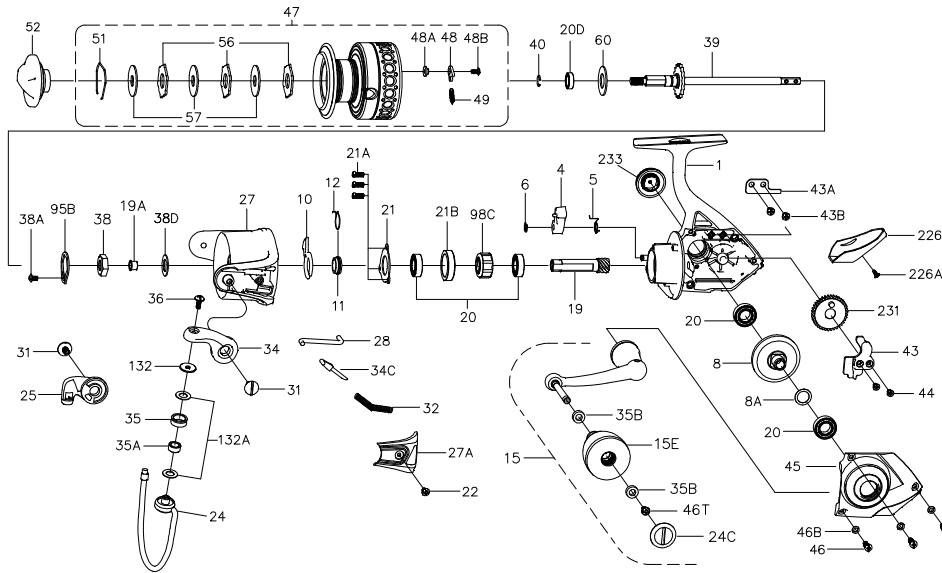

PARTS LIST FOR MODEL PAS5000

KEY NO.	PART NO.	PENN STYLE NO.	DESCRIPTION
1	1450271	1-PAS5000	Housing Assembly
4	1190937	4-5000SG	Dog
5	1190966	5-5000SG	Dog Spring
6	1190979	6-5000SG	Retaining Clip
8	1204009	8-5000PUR	Main Gear
8A	1191030	8A-5000SG	Shim
10	1191066	10-5000SG	A/R Holder
11	1191085	11-5000SG	Bushing
12	1313865	12-CFT8000	A/R Bushing Spring
15	1450272	15-PAS5000	Handle Assembly
15E	1451518	15E-PAS5000	Handle Knob
19	1450273	19-PAS5000	Pinion Gear
19A	1191253	19A-5000SG	Pinion Bushing
20	1308090	20-CFT5000	Ball Bearing (4 req)
20D	1211610	20D-5000BTL	Spool Ball Bearing
21	1192636	21-5000SG	Bearing Retainer
21A	1192645	21A-5000SG	Bearing Retainer Screw (3 req)
21B	1192650	21B-5000SG	Collar
22	1204018	22-6000PUR	Bail Pivot Cover Screw
24	1365736	24-FRCII5000	Bail Wire
24C	1316416	24C-CFT5000	Handle Knob Cap