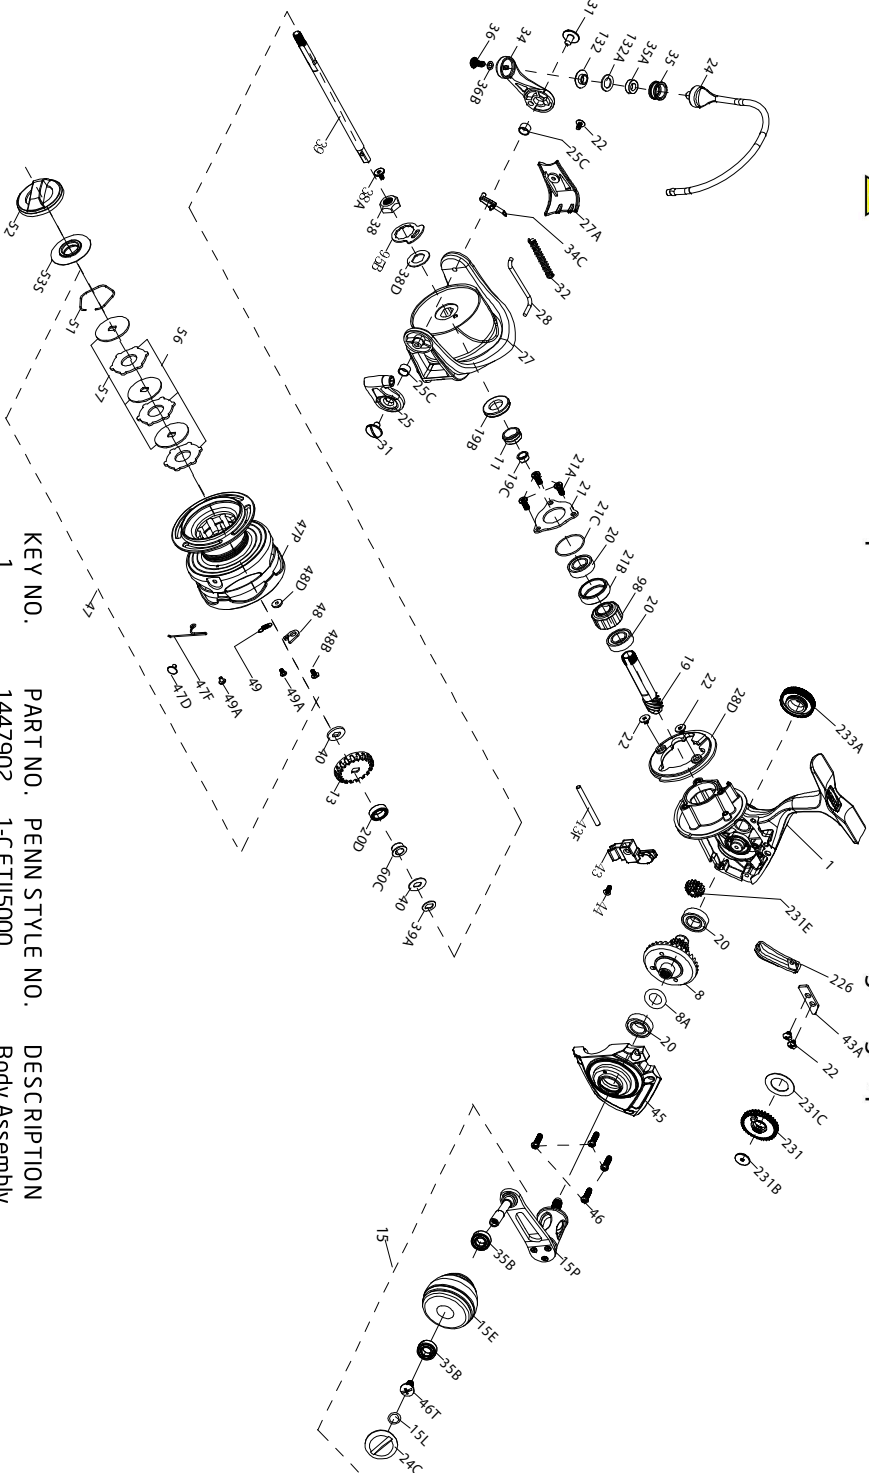

PARTS LIST FOR MODEL CFTII5000

WARNING: Cancer and Reproductive Harm – www.P65Warnings.ca.gov/products

407-CFTII5000 Rev.02 11-18-19
1422312--CFTII5000

KEY NO.	PART NO.	PENN STYLE NO.	DESCRIPTION
25	1339500	25-CLA5000	Bail Holder
25C	1102065	25C-CLA5000	Bushing
27	1447912	27-CFTII5000	Rotor
27A	1447913	27A-CFTII5000	Rotor Cover
28	1339508	28-CLA5000	Bail Trip Lever
28D	1339509	28D-CLA5000	Rotor Brake
31	1339513	31-CLA5000	Bail Arm Screw
32	1339514	32-CLA5000	Bail Spring
34	1339516	34-CLA5000	Bail Arm
34C	1389469	34C-CLA6000	Pivot Arm
35	1447914	35-CFTII5000	Line Roller
35A	1457115	35A-CFTII5000	Line Roller Bushing
35B	1377606	35B-BTII8000LC	Line Roller Ball Bearing
36	1277166	36-SSV7500	Line Roller Screw
36B	1417809	36B-CLA6000	Bail Arm Screw Washer
38	1447915	38-CFTII5000	Nut
38A	1119121	20C-7000AF	Screw
38D	1447916	38D-CFTII5000	Washer
39	1447917	39-CFTII5000	Main Shaft
39A	1277066	39A-SSV5500	Spool Adjust Washer
40	1447918	40-CFTII5000	Washer
43	1339535	43-CLA5000	O/S Slider
43A	1447919	43A-CFTII5000	Slider Retainer Plate
43F	1447920	43F-CFTII5000	Guide Shaft
44	1277072	44-SSV5500	Main Shaft Screw
45	1447921	45-CFTII5000	Body Cover Assembly
46	1259633	46-7000AF	Body Cover Screw
46T	1341500	3-SSV7500LC	Screw
47	1447922	47-CFTII5000	Spool Assembly
47D	1277078	47D-SSV5500	Line Clip
47F	1447923	47F-CFTII5000	Line Clip Retainer
47P	1447924	47P-CFTII5000	Spool
48	1385578	48-CLA3000	Spool Click Plate
48B	1385581	48B-CLA3000	Spool Clicker Spring Screw
48D	1385579	48D-CLA3000	Spool Clicker Spacer Ring
49	1385580	49-CLA3000	Spool Clicker Spring
49A	1341547	49A-SSV7500LC	Spool Clicker Spring Screw
51	1447925	51-CFTII5000	Drag Washer Retainer
52	1447926	52-CFTII5000	Drag Knob Assembly
53S	1447927	53S-CFTII5000	Drag Knob Seal
56	1339557	56-CLA5000	Drag Friction Washer
57	1447928	57-CFTII5000	Keyed Washer
60C	1447929	60C-CFTII5000	Bearing Sleeve
95B	1385647	95B-CLA2000	Rotor Nut Locking Plate
98	1277094	98-SSV5500	Clutch/Sleeve Assembly
132	1457116	132-CFTII5000	Line Roller Collar
132A	1277097	132A-SSV5500	Line Roller Washer
226	1447930	226-CFTII5000	Rear Cover
231	1447931	231-CFTII5000	Oscillation Gear
231B	1447932	231B-CFTII5000	Screw
231C	1339567	231C-CLA5000	O/S Gear Washer
231E	1339568	231E-CLA5000	Slow O/S Gear
233A	1447933	233A-CFTII5000	Handle Cap