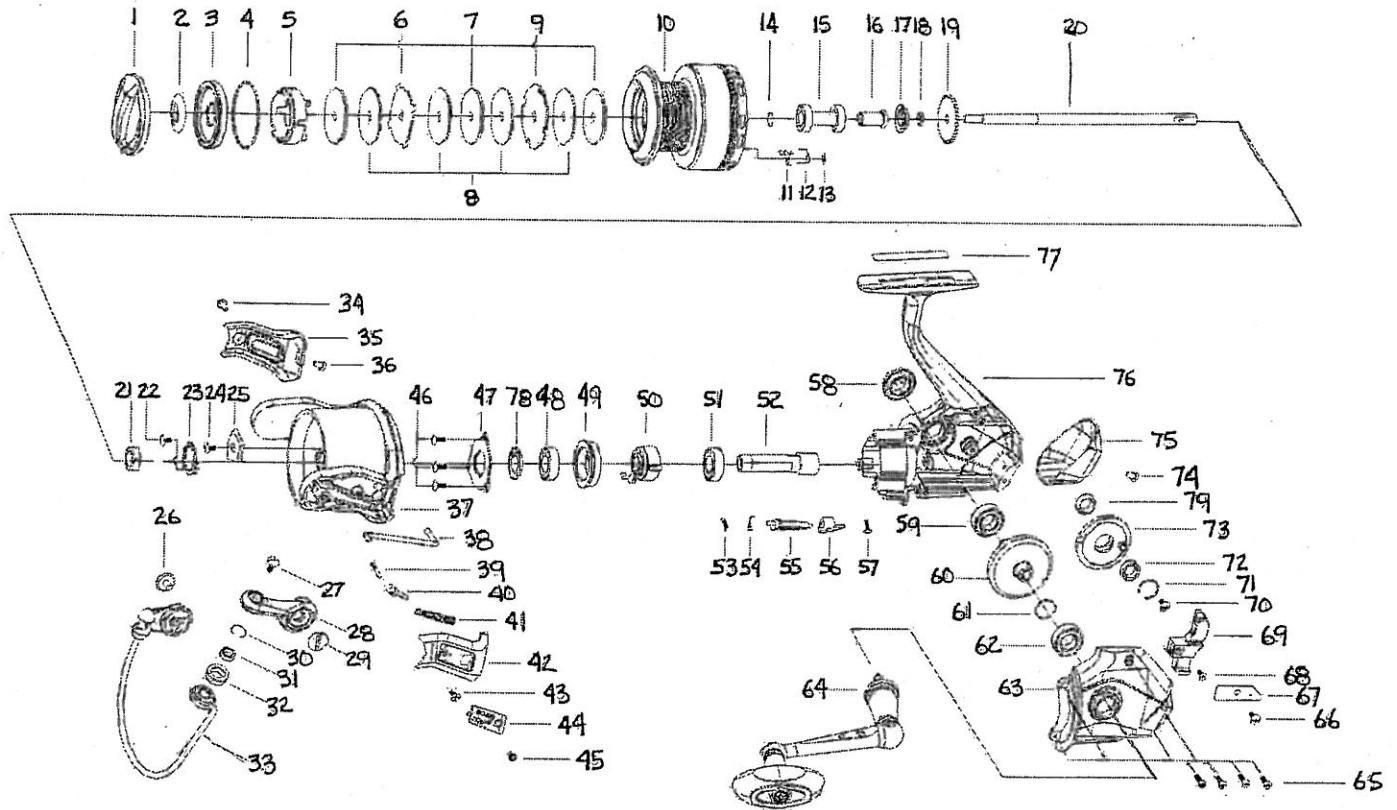

EXPLODED VIEW C706 LX

ITEM#	DESCRIPTION	C706LX	ITEM#	DESCRIPTION	C706LX	ITEM#	DESCRIPTION	C706LX
1	DRAG KNOB ASSY	1133600	27	SCREW	1126261	54	SPRING	1102147
2	WATERPROOF RING	1126362	28	BAIL ARM	1133604	55	ANTI-REVERSE LEVER	1126397
3	SPOOL COVER	1126363	29	SCREW	1126379	56	ANTI-REVERSE BUTTON	1133609
4	"O" RING	1126364	30	"C" RETAINER	1126263	57	SCREW	1111492
5	DRAG KEY RING	1126366	31	BALL BEARING	1126264	58	HANDLE SCREW CAP	1133610
6	EARED WASHER	1126365	32	LINE ROLLER	1126381	59	BALL BEARING	1126394
7	KEY WASHER	1126367	33	BAIL ASSY	1140844	60	DRIVE GEAR	1126400
8	WASHER	1126368	34	SCREW	1126383	61	WASHER	1085315
9	EARED WASHER	1126369	35	ROTOR COVER	1133606	62	BALL BEARING	1126394
10	SPOOL ASSY ALUM	1133601	36	SCREW	1126385	63	BODY COVER	1133611
10	SPOOL ASSY ALUM SPARE	1133602	37	ROTOR W/WEIGHTS	1140845	64	HANDLE ASSY	1133612
11	CLICK GEAR	1126248	38	KICK LEVER	1126387	65	SCREW	1126403
12	CLICK SPRING	1126340	39	BAIL LEVER	1128319	66	SCREW	1129806
13	"O" RETAINER	1126250	40	BAIL SLIDER	1126389	67	SLIDER RETAINER	1126404
14	"C" RETAINER	1126251	41	SPRING	1126390	68	SCREW	1126275
15	SLEEVE	1133603	42	ROTOR COVER	1133608	69	SLIDER	1126405
16	RETAINER SLEEVE	1126372	43	SCREW	1126275	70	SCREW	1126456
17	WATERPROOF RING	1126373	44	ROTOR LOGO PLATE	1126392	71	"C" RETAINER	1126457
18	WATERPROOF RING	1126374	45	SCREW	1126383	72	BALL BEARING	1108918
19	CLICK GEAR	1126375	46	SCREW	1126351	73	OSCILLATION GEAR	1126406
20	MAIN SHAFT	1126376	47	BALL BEARING RETAINER	1126393	74	SCREW	1126297
21	NUT	1085302	48	BALL BEARING	1126394	75	REAR COVER	1133613
22	SCREW	1126377	49	BALL BEARING HOLDER	1126395	76	BODY	1133614
23	NUT RETAINER	1126378	50	ONE WAY CLUTCH BEARING	1108908	77	BODY DECORATION PLATE	1126300
24	SCREW	1126438	51	BALL BEARING	1126394	78	WASHER	1128140
25	BALANCE BLOCK	1140843	52	PINION GEAR	1126396	79	OSCILLATION RETAINER	1129804
26	SCREW	1126379	53	OWC BEARING SPRING	1112114			