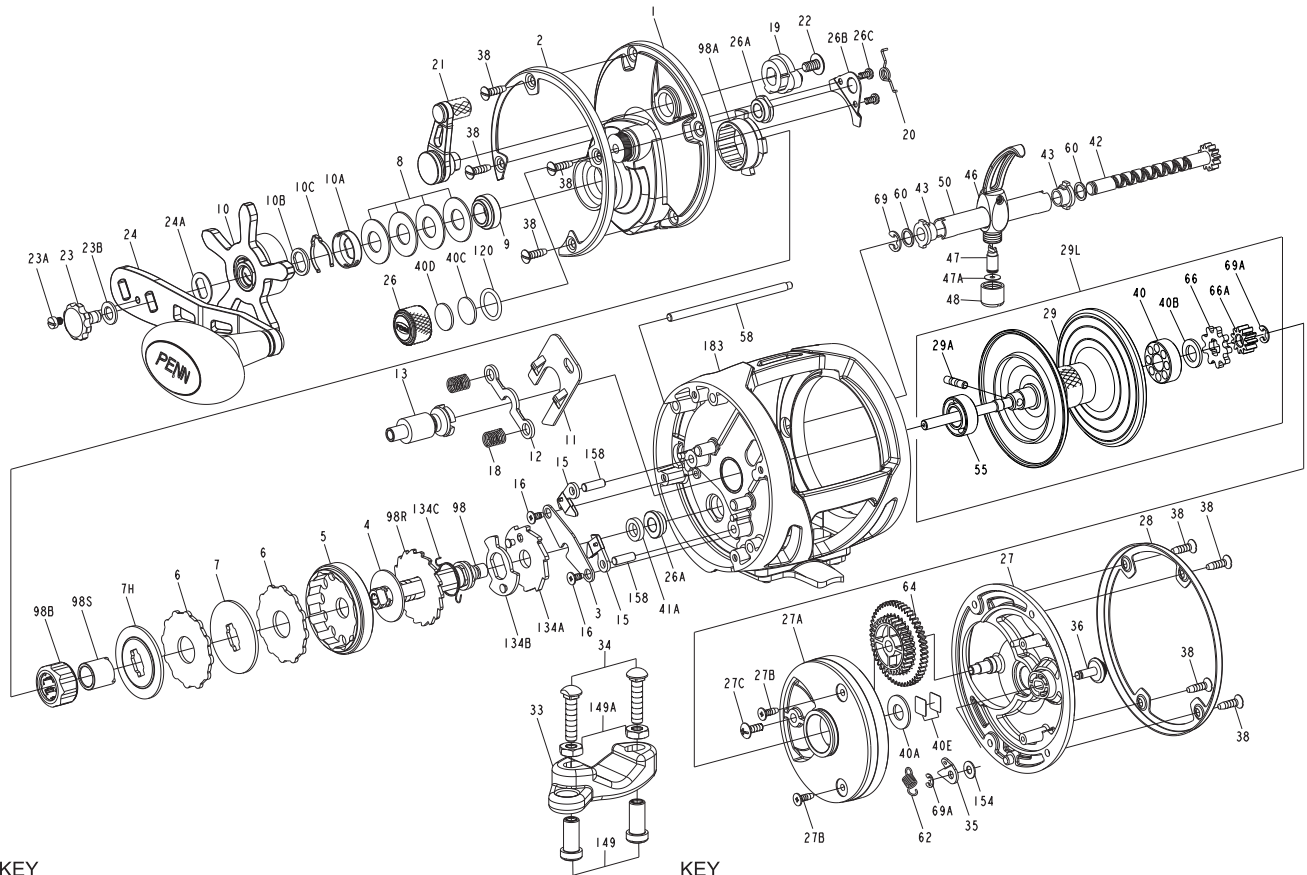

PARTS LIST FOR WAR30LWLH
REEL ASM. Nos. 1366197

KEY NO.	PART NO.	PENN STYLE NO.	DESCRIPTION
1	1405739	1-WAR30LWLH	Right Side Plate
2	1405740	2-WAR30LWLH	Right Side Ring
3	1384179	3-WAR15LW	Bridge
4	1382976	4-WAR15LW	Drag Washer
5	1406059	5-WAR30LWLH	Main Gear
6	1382978	6-WAR15LW	Tabbed Drag Washer(2 req)
7	1382999	7-WAR15LW	Keyed Metal Drag Washer
7H	1383000	7H-WAR15LW	Heavy Metal Drag Washer
8	1383001	8-WAR15LW	Spring Washer (4 req)
9	1384180	9-WAR15LW	Spacing Sleeve
10	1383091	10-WAR15LWLH	Star Drag
10A	1383003	10A-WAR15LW	Star Click Retainer
10B	1383004	10B-WAR15LW	Star Click Washer
10C	1383005	10C-WAR15LW	Star Click Spring
11	1405741	11-WAR30LWLH	Eccentric Jack
12	1383007	12-WAR15LW	Pinion Yoke
13	1406060	13-WAR30LWLH	Pinion
15	1383009	15-WAR15LW	Anti Reverse Dog(2 req)
16	1383010	16-WAR15LW	Screw (2 req)
18	1383011	18-WAR15LW	Pinion Yoke Spring (2 req)
19	1383012	19-WAR15LW	Eccentric
20	1446771	20-WAR15LWLH	Eccentric Spring
21	1383106	21-WAR30LW	Eccentric Lever
22	1383015	22-WAR15LW	Eccentric Screw
23	1383016	23-WAR15LW	Handle Assembly Screw
23A	1383017	23A-WAR15LW	Handle Lock Screw
23B	1383018	23B-WAR15LW	Handle Screw Washer
24	1383019	24-WAR15LW	Handle Assembly
24A	1383020	24A-WAR15LW	Handle Thrust Washer
26	1383021	26-WAR15LW	Spool Tension Control Cap
26A	1383022	26A-WAR15LW	Bushing(2req)
26B	1383023	26B-WAR15LW	Clutch Retainer
26C	1383024	26C-WAR15LW	Screw(2req)
27	1405742	27-WAR30LWLH	Left Side Plate
27A	1446772	27A-WAR30LW	Bearing Housing
27B	1383028	27B-WAR15LW	Screw(2req)
27C	1383029	27C-WAR15LW	Screw
28	1383285	28-WAR30LW	Left Side Ring
29	1383286	29-WAR30LW	Spool
29A	1451532	29A-WAR15LW	Pin
29L	1383287	29L-WAR30LW	Spool Assembly
33	1182754	33-113	Rod Clamp