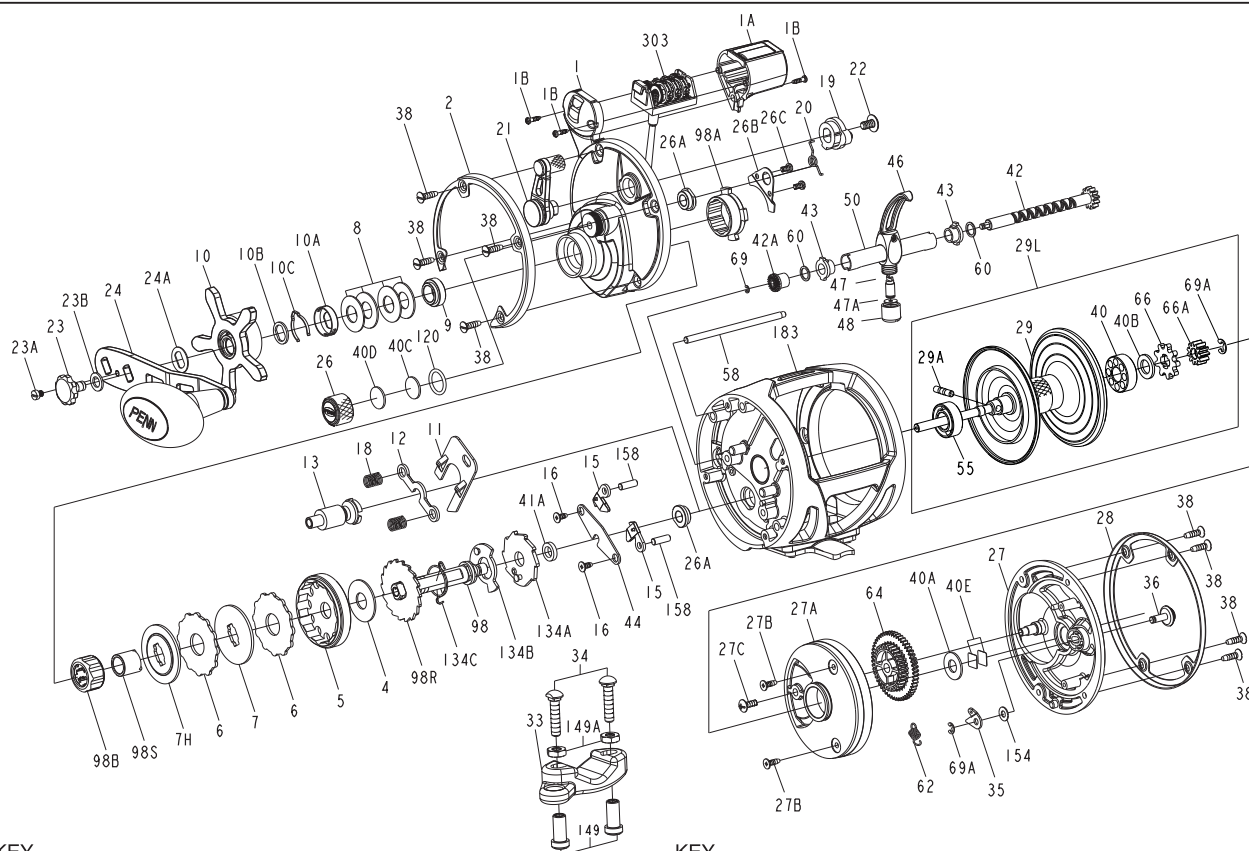

**PARTS LIST FOR WAR30LWLCLH**  
REEL ASM. Nos. 1366199

KEY NO.	PART NO.	PENN STYLE NO.	DESCRIPTION
1	1405745	1-WAR30LWLCLH	Right Side Plate
1A	1383100	1A-WAR15LWLCLH	Line Counter Cover
1B	1383084	1B-WAR15LWLC	Screw, L.C.Cover(3req)
2	1405746	2-WAR30LWLCLH	Right Side Ring
3	1384179	3-WAR15LW	Bridge
4	1382976	4-WAR15LW	Drag Washer
5	1406059	5-WAR30LWLH	Main Gear
6	1382978	6-WAR15LW	Tabbed Drag Washer(2 req)
7	1382999	7-WAR15LW	Keyed Metal Drag Washer
7H	1383000	7H-WAR15LW	Heavy Metal Drag Washer
8	1383001	8-WAR15LW	Spring Washer (4 req)
9	1384180	9-WAR15LW	Spacing Sleeve
10	1383091	10-WAR15LWLH	Star Drag
10A	1383003	10A-WAR15LW	Star Click Retainer
10B	1383004	10B-WAR15LW	Star Click Washer
10C	1383005	10C-WAR15LW	Star Click Spring
11	1405741	11-WAR30LWLH	Eccentric Jack
12	1383007	12-WAR15LW	Pinion Yoke
13	1406060	13-WAR30LWLH	Pinion
15	1383009	15-WAR15LW	Anti Reverse Dog(2 req)
16	1383010	16-WAR15LW	Screw (2 req)
18	1383011	18-WAR15LW	Pinion Yoke Spring (2 req)
19	1383012	19-WAR15LW	Eccentric
20	1446771	20-WAR15LWLH	Eccentric Spring
21	1383106	21-WAR30LW	Eccentric Lever
22	1383015	22-WAR15LW	Eccentric Screw
23	1383016	23-WAR15LW	Handle Assembly Screw
23A	1383017	23A-WAR15LW	Handle Lock Screw
23B	1383018	23B-WAR15LW	Handle Screw Washer
24	1383019	24-WAR15LW	Handle Assembly
24A	1383020	24A-WAR15LW	Handle Thrust Washer
26	1383021	26-WAR15LW	Spool Tension Control Cap
26A	1383022	26A-WAR15LW	Bushing(2req)
26B	1383023	26B-WAR15LW	Clutch Retainer
26C	1383024	26C-WAR15LW	Screw(2req)
27	1405747	27-WAR30LWLCLH	Left Side Plate
27A	1446772	27A-WAR30LW	Bearing Housing
27B	1383028	27B-WAR15LW	Screw(2req)
27C	1383029	27C-WAR15LW	Screw
28	1383285	28-WAR30LW	Left Side Ring
29	1383286	29-WAR30LW	Spool
29A	1451532	29A-WAR15LW	Pin
29L	1383287	29L-WAR30LW	Spool Assembly
33	1182754	33-113	Rod Clamp