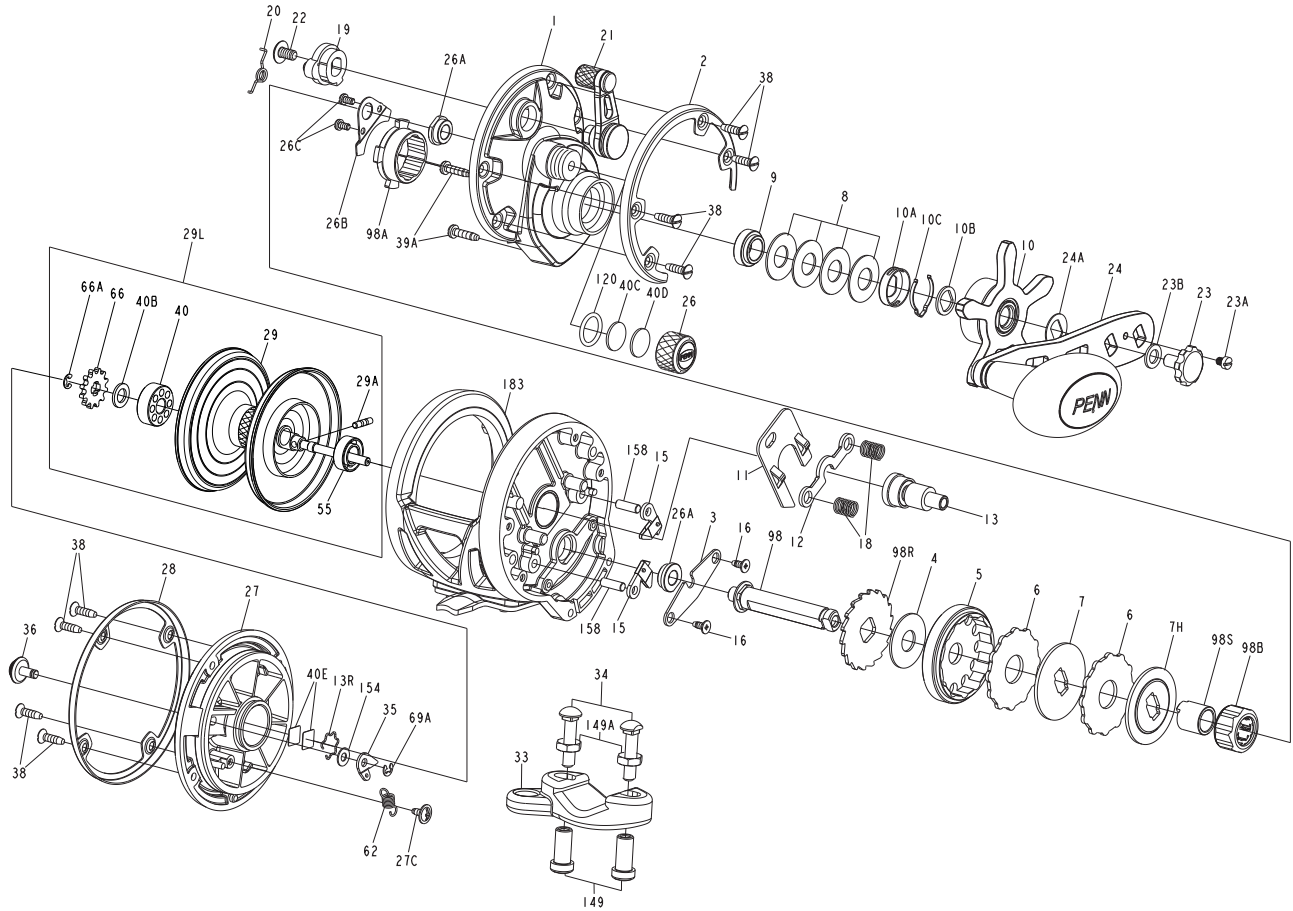

**PARTS LIST FOR WAR20N and WAR30**  
REEL ASM. Nos. 1366200(WAR20N)&1366201(WAR30)

**KEY**

NO.	PART NO.	PENN STYLE NO.	DESCRIPTION
1	1383108	1-WAR20N	Right Side Plate(20N)
1	1383109	1-WAR30	Right Side Plate(30)
2	1383110	2-WAR20N	Right Side Ring
3	1384179	3-WAR15LW	Bridge
4	1382976	4-WAR15LW	Drag Washer
5	1382977	5-WAR15LW	Main Gear
6	1382978	6-WAR15LW	Tabbed Drag Washer(2 req)
7	1382999	7-WAR15LW	Keyed Metal Drag Washer
7H	1383000	7H-WAR15LW	Heavy Metal Drag Washer
8	1383001	8-WAR15LW	Spring Washer (4 req)
9	1384180	9-WAR15LW	Spacing Sleeve
10	1383002	10-WAR15LW	Star Drag
10A	1383003	10A-WAR15LW	Star Click Retainer
10B	1383004	10B-WAR15LW	Star Click Washer
10C	1383005	10C-WAR15LW	Star Click Spring
11	1383104	11-WAR30LW	Eccentric Jack
12	1383007	12-WAR15LW	Pinion Yoke
13	1383008	13-WAR15LW	Pinion
13R	1384184	13R-WAR20N	Retainer Ring
15	1383009	15-WAR15LW	Anti Reverse Dog(2 req)
16	1383010	16-WAR15LW	Screw (2 req)
18	1383011	18-WAR15LW	Pinion Yoke Spring (2 req)
19	1383012	19-WAR15LW	Eccentric
20	1383013	20-WAR15LW	Eccentric Spring
21	1383106	21-WAR30LW	Eccentric Lever
22	1383015	22-WAR15LW	Eccentric Screw
23	1383016	23-WAR15LW	Handle Assembly Screw
23A	1383017	23A-WAR15LW	Handle Lock Screw
23B	1383018	23B-WAR15LW	Handle Screw Washer
24	1383019	24-WAR15LW	Handle Assembly
24A	1383020	24A-WAR15LW	Handle Thrust Washer
26	1383021	26-WAR15LW	Spool Tension Control Cap
26A	1383022	26A-WAR15LW	Bushing
26B	1383023	26B-WAR15LW	Clutch Retainer
26C	1383024	26C-WAR15LW	Screw(2req)