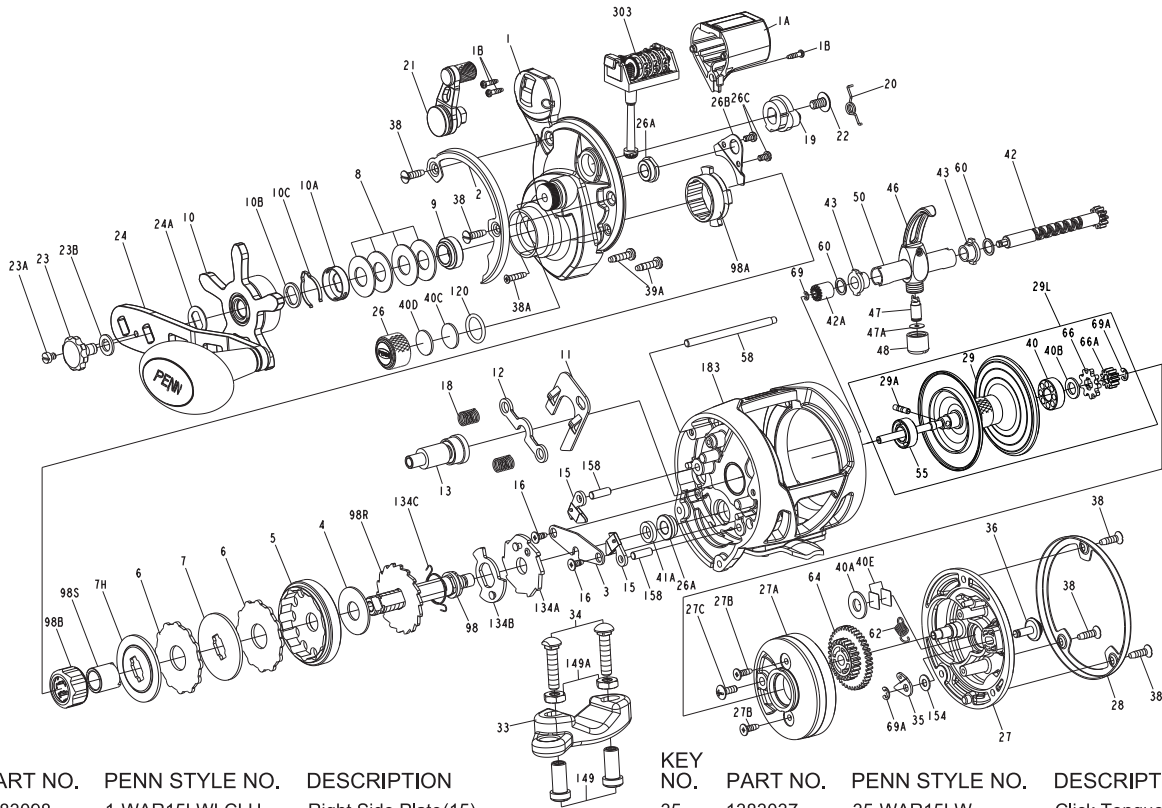

PARTS LIST FOR WAR15LWLCLH and WAR20LWLCLH
 REEL ASM. Nos. 1366189(WAR15LWLCLH)&1366194(WAR20LWLCLH)

KEY NO.	PART NO.	PENN STYLE NO.	DESCRIPTION	KEY NO.	PART NO.	PENN STYLE NO.	DESCRIPTION
1	1383098	1-WAR15LWLCLH	Right Side Plate(15)	35	1383037	35-WAR15LW	Click Tongue
1	1383099	1-WAR20LWLCLH	Right Side Plate(20)	36	1383038	36-WAR15LW	Click Button
1A	1383100	1A-WAR15LWLCLH	Line Counter Cover	38	1383039	38-WAR15LW	Screw (5 req)
1B	1383084	1B-WAR15LWLC	Screw, L.C.Cover(3req)	38A	1383040	38A-WAR15LW	Screw
2	1406057	2-WAR15LWLCLH	Right Side Ring	39A	1383041	39A-WAR15LW	Screw(2req)
3	1384179	3-WAR15LW	Bridge	40	1383042	40-WAR15LW	Ball Bearing
4	1382976	4-WAR15LW	Drag Washer	40A	1383043	40A-WAR15LW	Washer
5	1382977	5-WAR15LW	Main Gear	40B	1383044	40B-WAR15LW	Felt Washer
6	1382978	6-WAR15LW	Tabbed Drag Washer(2 req)	40C	1383045	40C-WAR15LW	Washer, Acetal Thrust
7	1382999	7-WAR15LW	Keyed Metal Drag Washer	40D	1383046	40D-WAR15LW	Washer, Rubber Thrust
7H	1383000	7H-WAR15LW	Heavy Metal Drag Washer	40E	1383047	40E-WAR15LW	Thrust Washer (2req)
8	1383001	8-WAR15LW	Spring Washer (4 req)	41A	1384181	41A-WAR15LW	Bushing
9	1384180	9-WAR15LW	Spacing Sleeve	42	1385461	42-WAR15LWLC	Worm Shaft Assembly(15)
10	1383002	10-WAR15LW	Star Drag	42	1385462	42-WAR20LWLC	Worm Shaft Assembly(20)
10A	1383003	10A-WAR15LW	Star Click Retainer	42A	1384183	42A-WAR15LWLC	Gear, L.C. Drive
10B	1383004	10B-WAR15LW	Star Click Washer	43	1383051	43-WAR15LW	Worm Shaft Bushing(2req)
10C	1383005	10C-WAR15LW	Star Click Spring	46	1383052	46-WAR15LW	Line Guide Assembly
11	1383006	11-WAR15LW	Eccentric Jack	47	1383053	47-WAR15LW	Line Guide Pawl
12	1383007	12-WAR15LW	Pinion Yoke	47A	1383054	47A-WAR15LW	Pawl Shim
13	1383008	13-WAR15LW	Pinion	48	1383055	48-WAR15LW	Line Guide Nut
15	1383276	15-WAR15LWLH	Anti Reverse Dog(2 req)	50	1383056	50-WAR15LW	Worm Shield(15)
16	1383010	16-WAR15LW	Screw (2 req)	50	1383057	50-WAR20LW	Worm Shield(20)
18	1383011	18-WAR15LW	Pinion Yoke Spring (2 req)	55	1451533	55-WAR15LW	Ball Bearing
19	1383012	19-WAR15LW	Eccentric	58	1383058	58-WAR15LW	Line Guide Post(15)
20	1446771	20-WAR15LWLH	Eccentric Spring	58	1383059	58-WAR20LW	Line Guide Post(20)
21	1383014	21-WAR15LW	Eccentric Lever	60	1383060	60-WAR15LW	Worm Shaft Washer(2req)
22	1383015	22-WAR15LW	Eccentric Screw	62	1383061	62-WAR15LW	Spring
23	1383016	23-WAR15LW	Handle Assembly Screw	64	1383062	64-WAR15LW	Idler Gear
23A	1383017	23A-WAR15LW	Handle Lock Screw	66	1383063	66-WAR15LW	Click Ratchet
23B	1383018	23B-WAR15LW	Handle Screw Washer	66A	1383064	66A-WAR15LW	Spool Gear
24	1383019	24-WAR15LW	Handle Assembly	69	1446770	69-WAR15LWLC	Retainer Ring
24A	1383020	24A-WAR15LW	Handle Thrust Washer	69A	1383066	69A-WAR15LW	Retainer Ring (2 req)
26	1383021	26-WAR15LW	Spool Tension Control Cap	98	1383094	98-WAR15LWLH	Main Gear Shaft
26A	1383022	26A-WAR15LW	Bushing(2req)	98A	1383068	98A-WAR15LW	Clutch Housing
26B	1383023	26B-WAR15LW	Clutch Retainer	98B	1384182	98B-WAR15LW	Clutch
26C	1383024	26C-WAR15LW	Screw(2req)	98R	1383069	98R-WAR15LW	Anti Reverse Ratchet
27	1383281	27-WAR15LWLCLH	Left Side Plate(15)	98S	1383070	98S-WAR15LW	Clutch Sleeve
27	1383282	27-WAR20LWLCLH	Left Side Plate(20)	120	1383071	120-WAR15LW	O-Ring
27A	1383027	27A-WAR15LW	Bearing Housing	134A	1383095	134A-WAR15LWLH	Clutch Recover Plate
27B	1383028	27B-WAR15LW	Screw(2req)	134B	1383073	134B-WAR15LW	Clutch Recover Support Plate
27C	1383029	27C-WAR15LW	Screw	134C	1383097	134C-WAR15LWLH	Clutch Recover Spring
28	1383030	28-WAR15LW	Left Side Ring	149	1184702	149-045	Rod Clamp Nut (2 req)
29	1383031	29-WAR15LW	Spool (15)	149A	1184706	149-200	Hex Nut (2 req)
29	1383032	29-WAR20LW	Spool (20)	154	1383077	154-WAR15LW	Click Button Washer
29A	1451532	29A-WAR15LW	Pin	158	1383078	158-WAR15LW	Dog Pin(2req)
29L	1383033	29L-WAR15LW	Spool Assembly(15)	183	1383279	183-WAR15LWLH	Frame Assembly(15)
29L	1383034	29L-WAR20LW	Spool Assembly(20)	183	1383280	183-WAR20LWLH	Frame Assembly(20)
33	1182754	33-113	Rod Clamp	303	1383283	303-WAR15LWLCLH	Counter Wheel Assembly
34	1182788	34-045	Screw (2 req)				