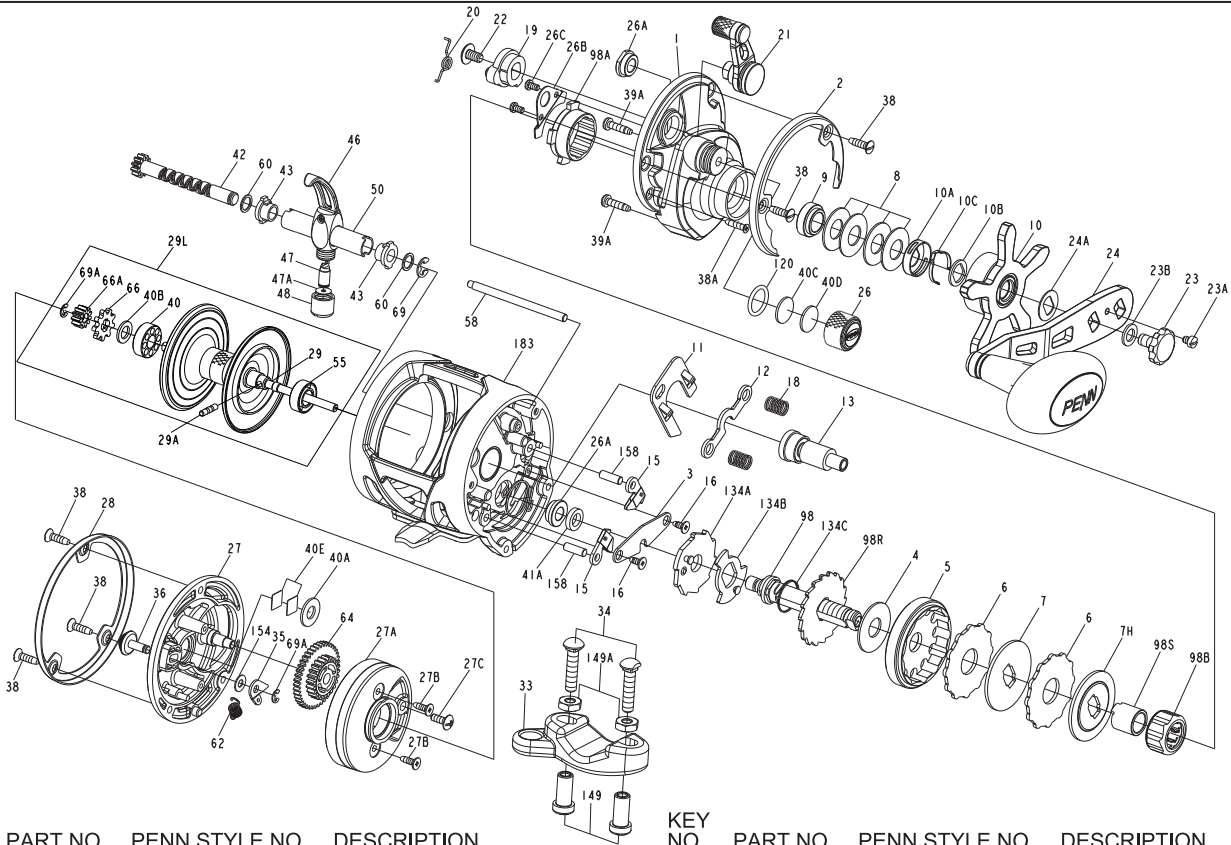

**PARTS LIST FOR WAR15LW and WAR20LW**  
 REEL ASM. Nos. 1366185(WAR15LW)&1366190(WAR20LW)

KEY NO.	PART NO.	PENN STYLE NO.	DESCRIPTION	KEY NO.	PART NO.	PENN STYLE NO.	DESCRIPTION
1	1382973	1-WAR15LW	Right Side Plate (15)	35	1383037	35-WAR15LW	Click Tongue
1	1382974	1-WAR20LW	Right Side Plate (20)	36	1383038	36-WAR15LW	Click Button
2	1382975	2-WAR15LW	Right Side Ring	38	1383039	38-WAR15LW	Screw (5 req)
3	1384179	3-WAR15LW	Bridge	38A	1383040	38A-WAR15LW	Screw
4	1382976	4-WAR15LW	Drag Washer	39A	1383041	39A-WAR15LW	Screw(2req)
5	1382977	5-WAR15LW	Main Gear	40	1383042	40-WAR15LW	Ball Bearing
6	1382978	6-WAR15LW	Tabbed Drag Washer(2 req)	40A	1383043	40A-WAR15LW	Washer
7	1382999	7-WAR15LW	Keyed Metal Drag Washer	40B	1383044	40B-WAR15LW	Felt Washer
7H	1383000	7H-WAR15LW	Heavy Metal Drag Washer	40C	1383045	40C-WAR15LW	Washer, Acetal Thrust
8	1383001	8-WAR15LW	Spring Washer (4 req)	40D	1383046	40D-WAR15LW	Washer, Rubber Thrust
9	1384180	9-WAR15LW	Spacing Sleeve	40E	1383047	40E-WAR15LW	Thrust Washer (2req)
10	1383002	10-WAR15LW	Star Drag	41A	1384181	41A-WAR15LW	Bushing
10A	1383003	10A-WAR15LW	Star Click Retainer	42	1383049	42-WAR15LW	Worm Shaft Assembly(15)
10B	1383004	10B-WAR15LW	Star Click Washer	42	1383050	42-WAR20LW	Worm Shaft Assembly(20)
10C	1383005	10C-WAR15LW	Star Click Spring	43	1383051	43-WAR15LW	Worm Shaft Bushing(2req)
11	1383006	11-WAR15LW	Eccentric Jack	46	1383052	46-WAR15LW	Line Guide Assembly
12	1383007	12-WAR15LW	Pinion Yoke	47	1383053	47-WAR15LW	Line Guide Pawl
13	1383008	13-WAR15LW	Pinion	47A	1383054	47A-WAR15LW	Pawl Shim
15	1383009	15-WAR15LW	Anti Reverse Dog(2 req)	48	1383055	48-WAR15LW	Line Guide Nut
16	1383010	16-WAR15LW	Screw (2 req)	50	1383056	50-WAR15LW	Worm Shield(15)
18	1383011	18-WAR15LW	Pinion Yoke Spring (2 req)	50	1383057	50-WAR20LW	Worm Shield(20)
19	1383012	19-WAR15LW	Eccentric	55	1451533	55-WAR15LW	Ball Bearing
20	1383013	20-WAR15LW	Eccentric Spring	58	1383058	58-WAR15LW	Line Guide Post(15)
21	1383014	21-WAR15LW	Eccentric Lever	58	1383059	58-WAR20LW	Line Guide Post(20)
22	1383015	22-WAR15LW	Eccentric Screw	60	1383060	60-WAR15LW	Worm Shaft Washer(2req)
23	1383016	23-WAR15LW	Handle Assembly Screw	62	1383061	62-WAR15LW	Spring
23A	1383017	23A-WAR15LW	Handle Lock Screw	64	1383062	64-WAR15LW	Idler Gear
23B	1383018	23B-WAR15LW	Handle Screw Washer	66	1383063	66-WAR15LW	Click Ratchet
24	1383019	24-WAR15LW	Handle Assembly	66A	1383064	66A-WAR15LW	Spool Gear
24A	1383020	24A-WAR15LW	Handle Thrust Washer	69	1383065	69-WAR15LW	Retainer Ring
26	1383021	26-WAR15LW	Spool Tension Control Cap	69A	1383066	69A-WAR15LW	Retainer Ring (2 req)
26A	1383022	26A-WAR15LW	Bushing(2req)	98	1383067	98-WAR15LW	Main Gear Shaft
26B	1383023	26B-WAR15LW	Clutch Retainer	98A	1383068	98A-WAR15LW	Clutch Housing
26C	1383024	26C-WAR15LW	Screw(2req)	98B	1384182	98B-WAR15LW	Clutch
27	1383025	27-WAR15LW	Left Side Plate(15)	98R	1383069	98R-WAR15LW	Anti Reverse Ratchet
27	1383026	27-WAR20LW	Left Side Plate(20)	98S	1383070	98S-WAR15LW	Clutch Sleeve
27A	1383027	27A-WAR15LW	Bearing Housing	120	1383071	120-WAR15LW	O-Ring
27B	1383028	27B-WAR15LW	Screw(2req)	134A	1383072	134A-WAR15LW	Clutch Recover Plate
27C	1383029	27C-WAR15LW	Screw	134B	1383073	134B-WAR15LW	Clutch Recover Support Plate
28	1383030	28-WAR15LW	Left Side Ring	134C	1383074	134C-WAR15LW	Clutch Recover Spring
29	1383031	29-WAR15LW	Spool (15)	149	1184702	149-045	Rod Clamp Nut (2 req)
29	1383032	29-WAR20LW	Spool (20)	149A	1184706	149-200	Hex Nut (2 req)
29A	1451532	29A-WAR15LW	Pin	154	1383077	154-WAR15LW	Click Button Washer
29L	1383033	29L-WAR15LW	Spool Assembly(15)	158	1383078	158-WAR15LW	Dog Pin(2req)
29L	1383034	29L-WAR20LW	Spool Assembly(20)	183	1383079	183-WAR15LW	Frame Assembly(15)
33	1182754	33-113	Rod Clamp	183	1383080	183-WAR20LW	Frame Assembly(20)
34	1182788	34-045	Screw (2 req)				