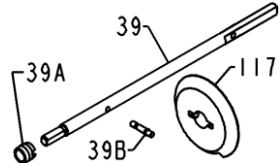

PARTS LIST FOR MODELS TRQS9E-B (Black) & TRQS9E-G (Gold)
REEL ASM NO'S 1233560 (TRQS9E-B) & 1227758 (TRQS9E-G)

PIN STYLE SPOOL SHAFT

KEY No.	DESCRIPTION	PART No.
39	39-TS7 Spool Shaft	1192686
39A	39A-TS7 Seal	1205721
39B	39B-760 Locating Pin	1183251
117	117-760 Drive Plate	1192715

117-760 (1192715) DRIVE PLATE IS RECOMENDED WITH PIN STYLE SHAFT