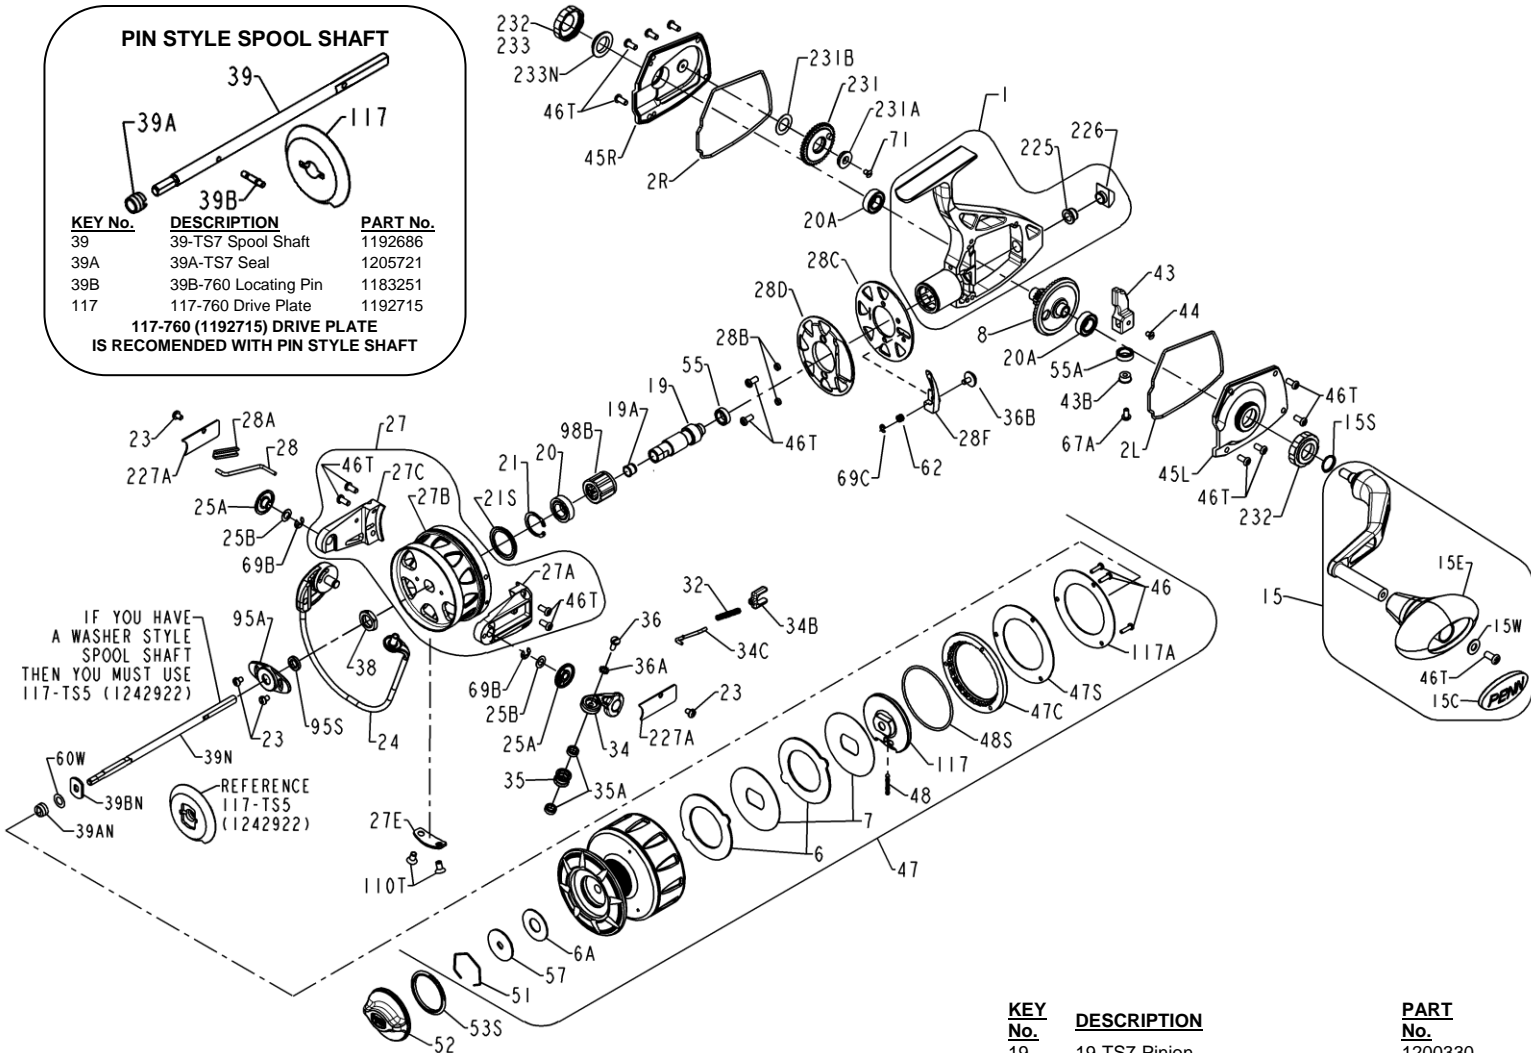

PARTS LIST FOR MODELS TRQS9-B (Black) & TRQS9-G (Gold)
REEL ASM NO'S 1227756 (TRQS9-B) & 1227759 (TRQS9-G)

PIN STYLE SPOOL SHAFT

KEY No.	DESCRIPTION	PART No.
39	39-TS7 Spool Shaft	1192686
39A	39A-TS7 Seal	1205721
39B	39B-760 Locating Pin	1183251
117	117-760 Drive Plate	1192715

117-760 (1192715) DRIVE PLATE IS RECOMENDED WITH PIN STYLE SHAFT

IF YOU HAVE A WASHER STYLE SPOOL SHAFT THEN YOU MUST USE 117-TS5 (1242922)

KEY No.	DESCRIPTION	PART No.
1	1-TS7B Housing Asm (Black)	1200324
1	1-TS7G Housing Asm (Gold)	1200325
2L	2L-TS7 Left Housing Gasket	1200326
2R	2R-TS7 Right Housing Gasket	1200327
6	6-950M Eared Drag Washer (2 req)	1190981
6A	6-309 Drag Washer	1180917
7	7-TS7 Keyed Drag Washer (2 req)	1192588
8	8-TS7 Gear Assembly	1192589
15	15-TS7B Handle Asm (Black)	1200328
15	15-TS7G Handle Asm (Gold)	1200329
15C	15C-TS7 Handle Knob Cap	1226716
15E	15E-TS7 Knob	1229393
15S	15S-TS7 Handle Seal	1200419
15W	15W-TS7 Washer	1229399

KEY No.	DESCRIPTION	PART No.
19	19-TS7 Pinion	1200330
19A	19A-TS7 Pinion Bushing	1192606
20	20-TS7 Pinion Ball Bearing	1191260
20A	20A-TS7 Gear Ball Bearing (2 req)	1191263
21	21-TS7 Retaining Ring	1192641
21S	21S-TS7 Rotor Seal	1191276
23	23-750 Cover Screw (4 req)	1181953
24	24-TS9 Bail Wire Assembly	1191330
25A	25A-TS7 Bail Bushing (2 req)	1200331
25B	25B-TS7 Bail Washer (2 req)	1200332
27	27-TS9B Rotor Assembly (Black)	1200408
27	27-TS9G Rotor Assembly (Gold)	1200409
27A	27A-TS9BP Roller Arm (Black)	1280973
27A	27A-TS9GP Roller Arm (Gold)	1280974
27B	27B-TS9B Rotor Cup (Black)	1229741
27B	27B-TS9G Rotor Cup (Gold)	1229742
27C	27C-TS9B Cam Arm (Black)	1229752
27C	27C-TS9G Cam Arm (Gold)	1229753
27E	27E-TS9 Balance Weight	1200410