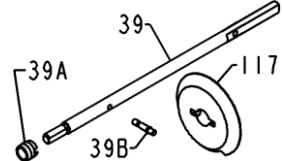

PARTS LIST FOR MODELS TRQS9-B (Black) & TRQS9-G (Gold)
REEL ASM NO'S 1227756 (TRQS9-B) & 1227759 (TRQS9-G)

PIN STYLE SPOOL SHAFT

KEY No.	DESCRIPTION	PART No.
39	39-TS7 Spool Shaft	1192686
39A	39A-TS7 Seal	1205721
39B	39B-760 Locating Pin	1183251
117	117-760 Drive Plate	1192715

117-760 (1192715) DRIVE PLATE IS RECOMENDED WITH PIN STYLE SHAFT

IF YOU HAVE A WASHER STYLE SPOOL SHAFT THEN YOU MUST USE 117-TS5 (1242922)

KEY No.	DESCRIPTION	PART No.
1	1-TS7B Housing Asm (Black)	1200324
1	1-TS7G Housing Asm (Gold)	1200325
2L	2L-TS7 Left Housing Gasket	1200326
2R	2R-TS7 Right Housing Gasket	1200327
6	6-950M Eared Drag Washer (2 req)	1190981
6A	6-309 Drag Washer	1180917
7	7-TS7 Keyed Drag Washer (2 req)	1192588
8	8-TS7 Gear Assembly	1192589
15	15-TS7B Handle Asm (Black)	1200328
15	15-TS7G Handle Asm (Gold)	1200329
15C	15C-TS7 Handle Knob Cap	1226716
15E	15E-TS7 Knob	1229393
15S	15S-TS7 Handle Seal	1200419
15W	15W-TS7 Washer	1229399

KEY No.	DESCRIPTION	PART No.
19	19-TS7 Pinion	1200330
19A	19A-TS7 Pinion Bushing	1192606
20	20-TS7 Pinion Ball Bearing	1191260
20A	20A-TS7 Gear Ball Bearing (2 req)	1191263
21	21-TS7 Retaining Ring	1192641
21S	21S-TS7 Rotor Seal	1191276
23	23-750 Cover Screw (4 req)	1181953
24	24-TS9 Bail Wire Assembly	1191330
25A	25A-TS7 Bail Bushing (2 req)	1200331
25B	25B-TS7 Bail Washer (2 req)	1200332
27	27-TS9B Rotor Assembly (Black)	1200408
27	27-TS9G Rotor Assembly (Gold)	1200409
27A	27A-TS9BP Roller Arm (Black)	1280973
27A	27A-TS9GP Roller Arm (Gold)	1280974
27B	27B-TS9B Rotor Cup (Black)	1229741
27B	27B-TS9G Rotor Cup (Gold)	1229742
27C	27C-TS9B Cam Arm (Black)	1229752
27C	27C-TS9G Cam Arm (Gold)	1229753
27E	27E-TS9 Balance Weight	1200410