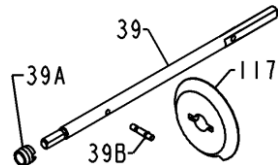

PARTS LIST FOR MODELS TRQS7E-B (Black) & TRQS7E-G (Gold)
REEL ASM NO'S 1227753 (TRQS7E-B) & 1227754 (TRQS7E-G)

PIN STYLE SPOOL SHAFT

KEY No.	DESCRIPTION	PART No.
39	39-TS7 Spool Shaft	1192686
39A	39A-TS7 Seal	1205721
39B	39B-760 Locating Pin	1183251
117	117-760 Drive Plate	1192715

117-760 (1192715) DRIVE PLATE IS RECOMENDED WITH PIN STYLE SHAFT

IF YOU HAVE A WASHER STYLE SPOOL SHAFT THEN YOU MUST USE 117-TS5 (1242922)

REFERENCE 117-TS5 (1242922)

KEY No.	DESCRIPTION	PART No.
1	1-TS7B Housing Asm (Black)	1200324
1	1-TS7G Housing Asm (Gold)	1200325
2L	2L-TS7 Left Housing Gasket	1200326
2R	2R-TS7 Right Housing Gasket	1200327
6	6-950M Eared Drag Washer (2 req)	1190981
6A	6-309 Drag Washer	1180917
7	7-TS7 Keyed Drag Washer (2 req)	1192588
8	8-TS7 Gear Assembly	1192589
15	15-TS7B Handle Asm (Black)	1200328
15	15-TS7G Handle Asm (Gold)	1200329
15C	15C-TS7 Handle Knob Cap	1226716
15E	15E-TS7 Knob	1229393
15S	15S-TS7 Handle Seal	1200419
15W	15W-TS7 Washer	1229399

KEY No.	DESCRIPTION	PART No.
19	19-TS7 Pinion	1200330
19A	19A-TS7 Pinion Bushing	1192606
20	20-TS7 Pinion Ball Bearing	1191260
20A	20A-TS7 Gear Ball Bearing (2 req)	1191263
21	21-TS7 Retaining Ring	1192641
23	23-750 Cover Screw (4 req)	1181953
24	24-TS7 Bail Wire Assembly	1191329
25A	25A-TS7 Bail Bushing (2 req)	1200331
25B	25B-TS7 Bail Washer (2 req)	1200332
27	27-TS7B Rotor Assembly (Black)	1200333
27	27-TS7G Rotor Assembly (Gold)	1200334
27A	27A-TS7BP Roller Arm (Black)	1280971
27A	27A-TS7GP Roller Arm (Gold)	1280972
27B	27B-TS7B Rotor Cup (Black)	1229737
27B	27B-TS7G Rotor Cup (Gold)	1229738
27C	27C-TS7B Cam Arm (Black)	1229749
27C	27C-TS7G Cam Arm (Gold)	1229750
27E	27E-TS7 Balance Weight	1200335