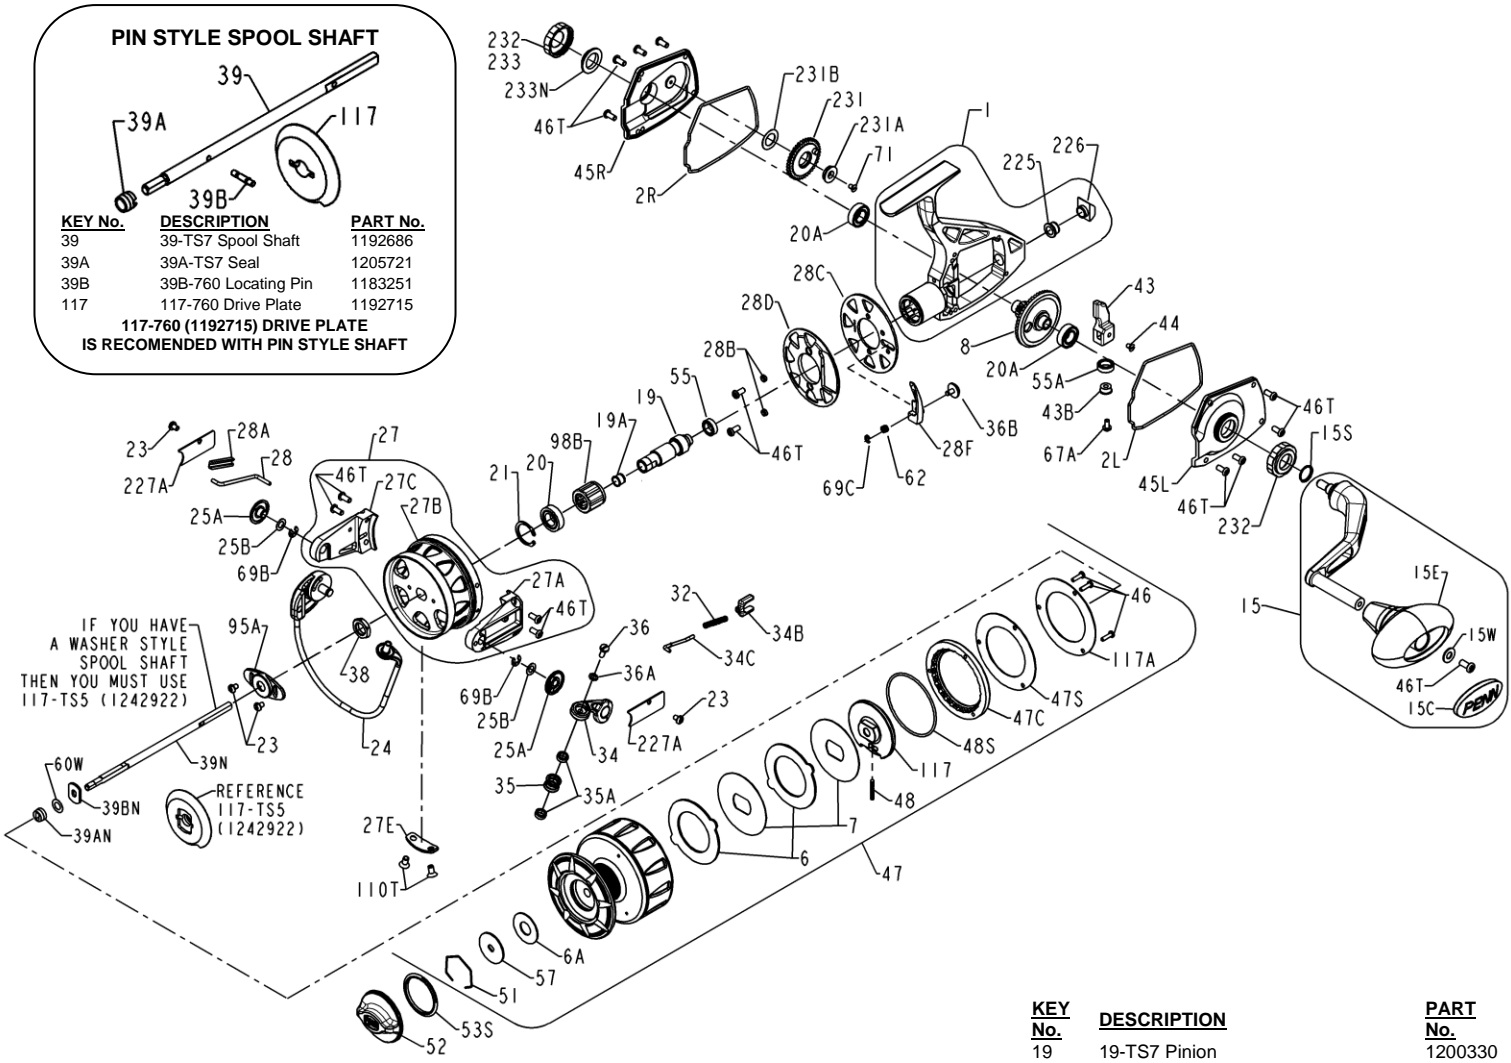

PARTS LIST FOR MODELS TRQS7E-B (Black) & TRQS7E-G (Gold)
REEL ASM NO'S 1227753 (TRQS7E-B) & 1227754 (TRQS7E-G)

PIN STYLE SPOOL SHAFT

KEY No.	DESCRIPTION	PART No.
39	39-TS7 Spool Shaft	1192686
39A	39A-TS7 Seal	1205721
39B	39B-760 Locating Pin	1183251
117	117-760 Drive Plate	1192715

117-760 (1192715) DRIVE PLATE IS RECOMENDED WITH PIN STYLE SHAFT

IF YOU HAVE A WASHER STYLE SPOOL SHAFT THEN YOU MUST USE 117-TS5 (1242922)

REFERENCE 117-TS5 (1242922)

KEY No.	DESCRIPTION	PART No.
1	1-TS7B Housing Asm (Black)	1200324
1	1-TS7G Housing Asm (Gold)	1200325
2L	2L-TS7 Left Housing Gasket	1200326
2R	2R-TS7 Right Housing Gasket	1200327
6	6-950M Eared Drag Washer (2 req)	1190981
6A	6-309 Drag Washer	1180917
7	7-TS7 Keyed Drag Washer (2 req)	1192588
8	8-TS7 Gear Assembly	1192589
15	15-TS7B Handle Asm (Black)	1200328
15	15-TS7G Handle Asm (Gold)	1200329
15C	15C-TS7 Handle Knob Cap	1226716
15E	15E-TS7 Knob	1229393
15S	15S-TS7 Handle Seal	1200419
15W	15W-TS7 Washer	1229399

KEY No.	DESCRIPTION	PART No.
19	19-TS7 Pinion	1200330
19A	19A-TS7 Pinion Bushing	1192606
20	20-TS7 Pinion Ball Bearing	1191260
20A	20A-TS7 Gear Ball Bearing (2 req)	1191263
21	21-TS7 Retaining Ring	1192641
23	23-750 Cover Screw (4 req)	1181953
24	24-TS7 Bail Wire Assembly	1191329
25A	25A-TS7 Bail Bushing (2 req)	1200331
25B	25B-TS7 Bail Washer (2 req)	1200332
27	27-TS7B Rotor Assembly (Black)	1200333
27	27-TS7G Rotor Assembly (Gold)	1200334
27A	27A-TS7BP Roller Arm (Black)	1280971
27A	27A-TS7GP Roller Arm (Gold)	1280972
27B	27B-TS7B Rotor Cup (Black)	1229737
27B	27B-TS7G Rotor Cup (Gold)	1229738
27C	27C-TS7B Cam Arm (Black)	1229749
27C	27C-TS7G Cam Arm (Gold)	1229750
27E	27E-TS7 Balance Weight	1200335