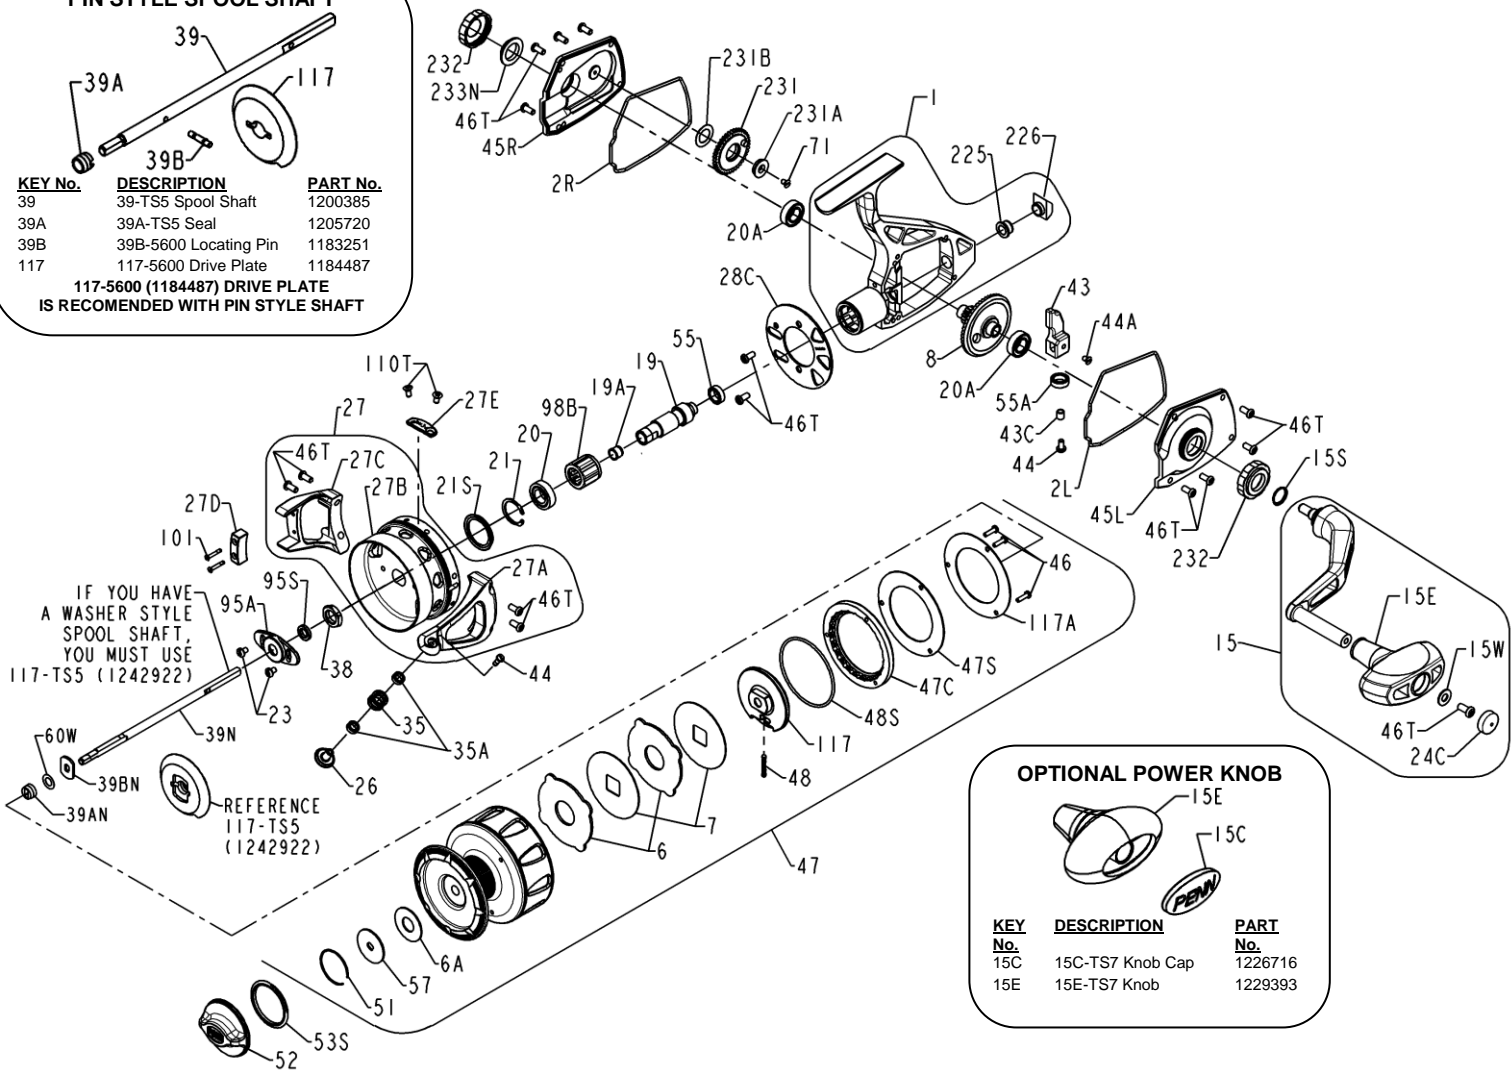

PENN PARTS LIST FOR MODELS TRQS5-BBLS (Bailless Rotor)

REEL ASSEMBLY NO 1227748.

PIN STYLE SPOOL SHAFT

KEY No.	DESCRIPTION	PART No.
39	39-TS5 Spool Shaft	1200385
39A	39A-TS5 Seal	1205720
39B	39B-5600 Locating Pin	1183251
117	117-5600 Drive Plate	1184487

117-5600 (1184487) DRIVE PLATE IS RECOMENDED WITH PIN STYLE SHAFT

OPTIONAL POWER KNOB

KEY No.	DESCRIPTION	PART No.
15C	15C-TS7 Knob Cap	1226716
15E	15E-TS7 Knob	1229393

KEY No.	DESCRIPTION	PART No.
1	1-TS5B Housing Asm (Black)	1200362
2L	2L-TS5 Left Housing Gasket	1200364
2R	2R-TS5 Right Housing Gasket	1200365
6	6-5600 Eared Drag Washer (2 req)	1180923
6A	6-155 Drag Washer	1180915
7	7-5600 Keyed Drag Washer (2 req)	1181019
8	8-TS5 Gear Assembly	1191026
15	15-TS5B Handle Asm (Black)	1200366
15E	15E-TS5 Knob	1229392
15S	15S-TS7 Handle Seal	1200419
15W	15W-TS7 Washer	1229399
19	19-TS5 Pinion	1200368
19A	19A-TS5 Pinion Bushing	1200369
20	20-TS7 Pinion Ball Bearing	1191260
20A	20-TS5 Gear Ball Bearing (2 req)	1200370
21	21-TS7 Retaining Ring	1192641
21S	21S-TS7 Rotor Seal	1191276
23	23-750 Cover Screw (2 req)	1181953
24C	24C-525MAG2 Knob Cap	1229513
26	26-TS5MB Roller Stud (Black)	1225785
27	27-TS5MB Rotor Assembly (Black)	1225784
27A	27A-TS5MB Roller Arm (Black)	1229725
27B	27B-TS5B Rotor Cup (Black)	1229734
27C	27C-TS5MB Balance W. Arm (Black)	1229748
27D	27E-TS5M Bailless Balance Weight	1225786
27E	27E-TS5 Balance Weight	1200373
28C	28C-TS5 Rotor Flange	1210097
35	35-TS5 Line Roller	1200382
35A	35A-TS5 Ball Bearing (2 req)	1200383
38	38-9500 Rotor Nut	1183160
39N	39N-TS5 Spool Shaft	1251996
39AN	39AN-TS5 Plate Seal	1251998
39BN	39B-TS5 Locating Washer	1241588
43	43-TS5 Crosswind Block	1200386
43C	43C-TS5 Crosswind Bushing	1202296
44	44-TS5 Screw (2 req)	1202297
44A	44-TS7 C.W. Shaft Retaining Screw	1225769
45L	45L-TS5B L.S. Cover (Black)	1200389
45R	45R-TS5B R.S. Cover (Black)	1200391
46	46-4300 Cover Screw (3 req)	1183567
46T	46T-TS7 Screw (15 req)	1191914
47	47-TS5B Spool Asm (Black)	1200393
47C	47C-TS5 Drag Cover	1200395
47S	47S-TS5 Drag Seal	1200396
48	48-5600 Click Tongue Asm	1183710
48S	48S-TS5 O-Ring	1211090
51	51-650 Spring Retainer Ring	1183794
52	52-TS5B Drag Knob Asm (Black)	1200397
53S	53S-TS7 Drag Knob Seal	1211093
55	55-TS5 Pinion Ball Bearing	1200399
55A	55A-TS5 Crosswind Ball Bearing	1211094
57	57-5600 Drag Washer (Keyed)	1183934
60W	60W-TS5 Spool Shim	1242145
71	71-TS7 Flat Hd Screw	1200354
95A	95A-TS7 Rotor Nut Cover	1192704
95S	95S-TS5 Spool Shaft Seal	1200400
98B	98B-750M Clutch Bearing	1200401
101	101-TS5M Screw (2 req)	1225783
110T	110T-50 Screw (2 req)	1184449
117	117-TS5 Drive Plate	1242922
117A	117A-TS5 Seal Cover	1200402
225	225-TS5 Rear Bushing	1200403
226	226-TS5 Rear Cap	1200404
231	231-TS5 Crosswind Gear Asm	1200407
231A	231A-TS7 Crosswind Gear Bushing	1192741
231B	231B-TS7 Crosswind Gear Washer	1192742
232	232-TS7B Brg Cover (Black) (2 req)	1200358
233N	233N-TS7B Bearing Cap (Black)	1253566