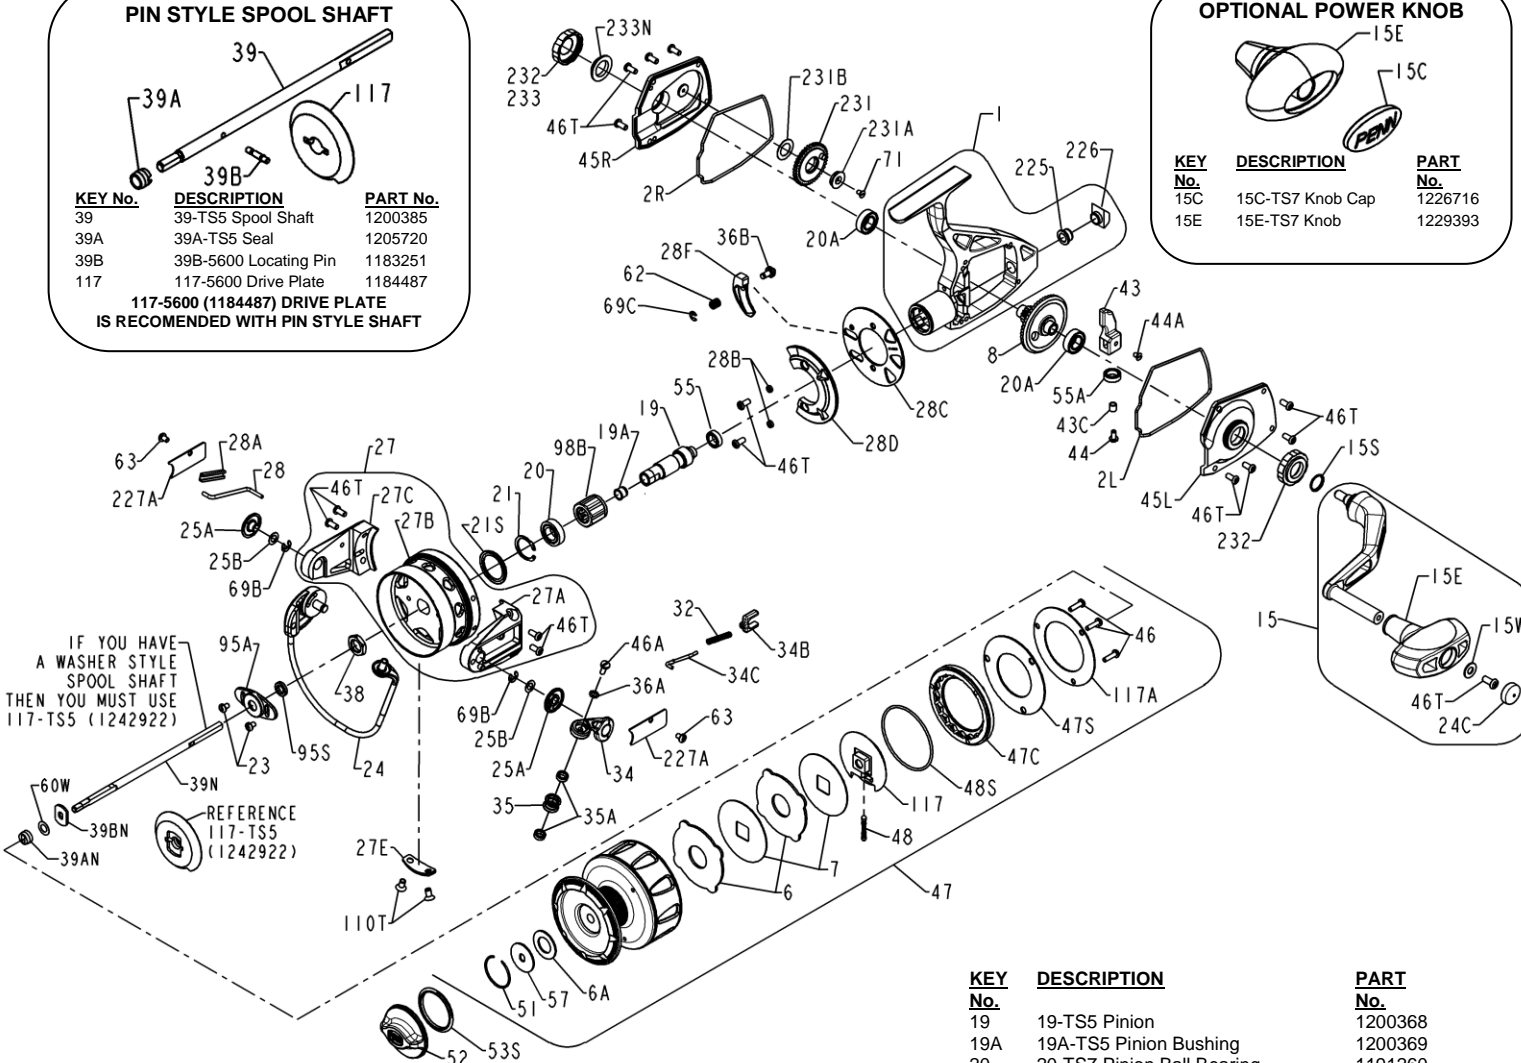

PENN PARTS LIST FOR MODELS TRQS5-B (Black) & TRQS5-G (Gold)

REEL ASM NO's 1227747 (TRQS5-B) & 1227750 (TRQS5-G)

PIN STYLE SPOOL SHAFT

KEY No.	DESCRIPTION	PART No.
39	39-TS5 Spool Shaft	1200385
39A	39A-TS5 Seal	1205720
39B	39B-5600 Locating Pin	1183251
117	117-5600 Drive Plate	1184487

117-5600 (1184487) DRIVE PLATE IS RECOMMENDED WITH PIN STYLE SHAFT

OPTIONAL POWER KNOB

KEY No.	DESCRIPTION	PART No.
15C	15C-TS7 Knob Cap	1226716
15E	15E-TS7 Knob	1229393

IF YOU HAVE A WASHER STYLE SPOOL SHAFT THEN YOU MUST USE 117-TS5 (1242922)

KEY No.	DESCRIPTION	PART No.
1	1-TS5B Housing Asm (Black)	1200362
1	1-TS5G Housing Asm (Gold)	1200363
2L	2L-TS5 Left Housing Gasket	1200364
2R	2R-TS5 Right Housing Gasket	1200365
6	6-5600 Eared Drag Washer (2 req)	1180923
6A	6-155 Drag Washer	1180915
7	7-5600 Keyed Drag Washer (2 req)	1181019
8	8-TS5 Gear Assembly	1191026
15	15-TS5B Handle Asm (Black)	1200366
15	15-TS5G Handle Asm (Gold)	1200367
15E	15E-TS5 Knob	1229392
15S	15S-TS7 Handle Seal	1200419
15W	15W-TS7 Washer	1229399

KEY No.	DESCRIPTION	PART No.
19	19-TS5 Pinion	1200368
19A	19A-TS5 Pinion Bushing	1200369
20	20-TS7 Pinion Ball Bearing	1191260
20A	20-TS5 Gear Ball Bearing (2 req)	1200370
21	21-TS7 Retaining Ring	1192641
21S	21S-TS7 Rotor Seal	1191276
23	23-750 Cover Screw (2 req)	1181953
24	24-TS5 Bail Wire Assembly	1191328
24C	24C-525MAG2 Knob Cap	1229513
25A	25A-TS7 Bail Bushing (2 req)	1200331
25B	25B-TS7 Bail Washer (2 req)	1200332
27	27-TS5-B Rotor Asm (Black)	1200371
27	27-TS5-G Rotor Asm (Gold)	1200372
27A	27A-TS5BP Roller Arm (Black)	1280969
27A	27A-TS5GP Roller Arm (Gold)	1280970
27B	27B-TS5B Rotor Cup (Black)	1229734
27B	27B-TS5G Rotor Cup (Gold)	1229735
27C	27C-TS5B Cam Arm (Black)	1229746
27C	27C-TS5G Cam Arm (Gold)	1229747
27E	27E-TS5 Balance Weight	1200373