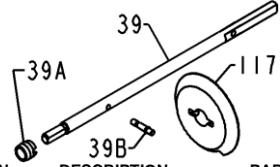

PENN PARTS LIST FOR MODELS TRQS5-B (Black) & TRQS5-G (Gold)

REEL ASM NO's 1227747 (TRQS5-B) & 1227750 (TRQS5-G)

PIN STYLE SPOOL SHAFT

KEY No.	DESCRIPTION	PART No.
39	39-TS5 Spool Shaft	1200385
39A	39A-TS5 Seal	1205720
39B	39B-5600 Locating Pin	1183251
117	117-5600 Drive Plate	1184487

117-5600 (1184487) DRIVE PLATE IS RECOMMENDED WITH PIN STYLE SHAFT

OPTIONAL POWER KNOB

KEY No.	DESCRIPTION	PART No.
15C	15C-TS7 Knob Cap	1226716
15E	15E-TS7 Knob	1229393

IF YOU HAVE A WASHER STYLE SPOOL SHAFT THEN YOU MUST USE 117-TS5 (1242922)

KEY No.	DESCRIPTION	PART No.
1	1-TS5B Housing Asm (Black)	1200362
1	1-TS5G Housing Asm (Gold)	1200363
2L	2L-TS5 Left Housing Gasket	1200364
2R	2R-TS5 Right Housing Gasket	1200365
6	6-5600 Eared Drag Washer (2 req)	1180923
6A	6-155 Drag Washer	1180915
7	7-5600 Keyed Drag Washer (2 req)	1181019
8	8-TS5 Gear Assembly	1191026
15	15-TS5B Handle Asm (Black)	1200366
15	15-TS5G Handle Asm (Gold)	1200367
15E	15E-TS5 Knob	1229392
15S	15S-TS7 Handle Seal	1200419
15W	15W-TS7 Washer	1229399

KEY No.	DESCRIPTION	PART No.
19	19-TS5 Pinion	1200368
19A	19A-TS5 Pinion Bushing	1200369
20	20-TS7 Pinion Ball Bearing	1191260
20A	20-TS5 Gear Ball Bearing (2 req)	1200370
21	21-TS7 Retaining Ring	1192641
21S	21S-TS7 Rotor Seal	1191276
23	23-750 Cover Screw (2 req)	1181953
24	24-TS5 Bail Wire Assembly	1191328
24C	24C-525MAG2 Knob Cap	1229513
25A	25A-TS7 Bail Bushing (2 req)	1200331
25B	25B-TS7 Bail Washer (2 req)	1200332
27	27-TS5-B Rotor Asm (Black)	1200371
27	27-TS5-G Rotor Asm (Gold)	1200372
27A	27A-TS5BP Roller Arm (Black)	1280969
27A	27A-TS5GP Roller Arm (Gold)	1280970
27B	27B-TS5B Rotor Cup (Black)	1229734
27B	27B-TS5G Rotor Cup (Gold)	1229735
27C	27C-TS5B Cam Arm (Black)	1229746
27C	27C-TS5G Cam Arm (Gold)	1229747
27E	27E-TS5 Balance Weight	1200373