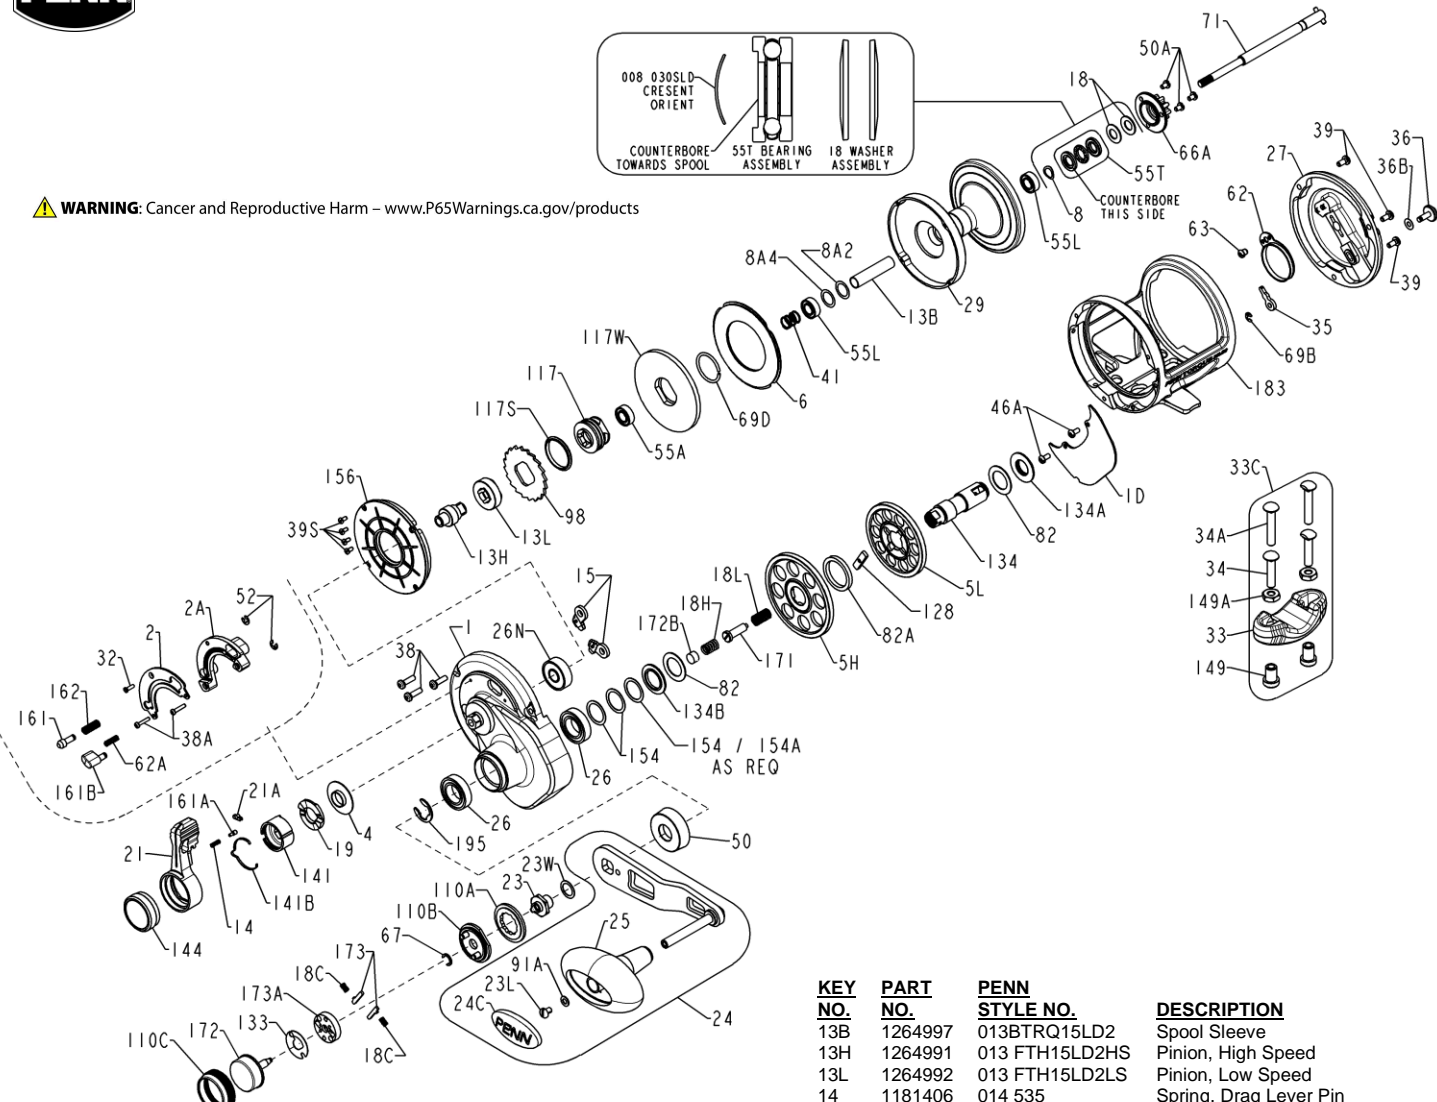

MODELS TRQ15LD2G (Gold), 1206027 & TRQ15LD2S (Silver), 1501849

WARNING: Cancer and Reproductive Harm – www.P65Warnings.ca.gov/products

KEY NO.	PART NO.	PENN STYLE NO.	DESCRIPTION
1	1264955	001 TRQ15LD2G	R.S. Plate Asm (Gold)
1	1499794	001 TRQ15LD2S	R.S. Plate Asm (Silver)
1D	1264966	001DTRQ15LD2G	Gear Cover (Gold)
1D	1500019	001DTRQ15LD2S	Gear Cover (Silver)
2	1264971	002 TRQ30LD2B	Quadrant
2A	1264975	002ATRQ15LD2	Drag Lever Ratchet
4	1264978	004 TRQ15LD2	Washer, Drag Lever
5H	1264979	005 FTH15LD2HS	Gear, High Speed Main
5L	1264980	005 FTH15LD2LS	Gear, Low Speed Main
6	1264985	006 TRQ15LD2	Drag Washer
8	1257843	008 030SLD	Washer, Crescent
8A2	1229045	008ATS5-2	Shim, Spool (As required)
8A4	1229046	008ATS5-4	Shim, Spool (As required)

KEY NO.	PART NO.	PENN STYLE NO.	DESCRIPTION
13B	1264997	013BTRQ15LD2	Spool Sleeve
13H	1264991	013 FTH15LD2HS	Pinion, High Speed
13L	1264992	013 FTH15LD2LS	Pinion, Low Speed
14	1181406	014 535	Spring, Drag Lever Pin
15	1229374	015 TRQ40	Dog Asm (2 req)
18	1265001	018 TRQ40NLD2	Spring Washer (2 req)
18C	1181632	018C015KG	Spring, Shift Catch (2 req)
18H	1265002	018H30SLD2	Spring, Shift, Heavy
18L	1265003	018L30SLD2	Spring, Shift, Light
19	1296248	019 TRQ40NLD2	Drag Cam
21	1271007	021 TRQ15LD2G	Drag Lever (Gold)
21	1271008	021 TRQ15LD2S	Drag Lever (Silver)
21A	1265011	021ATRQ30LD2	Lever/Quadrant Spacer
23	1229458	023 012VS	Handle Screw
23L	1191283	023L750	Handle Knob Screw
23W	1286986	023WTRQ40NLD2	Handle Nut Washer
24	1277509	024 TRQ30LD2G	Handle Asm (Gold/Silver)
24	1500021	024 TRQ30LD2S	Handle Asm (Silver)
24C	1191335	024C066	Handle Knob Cap
25	1240293	025 TRQ40	Handle Knob
26	1265023	026 TRQ40NLD2	Ball Bearing (2 req)