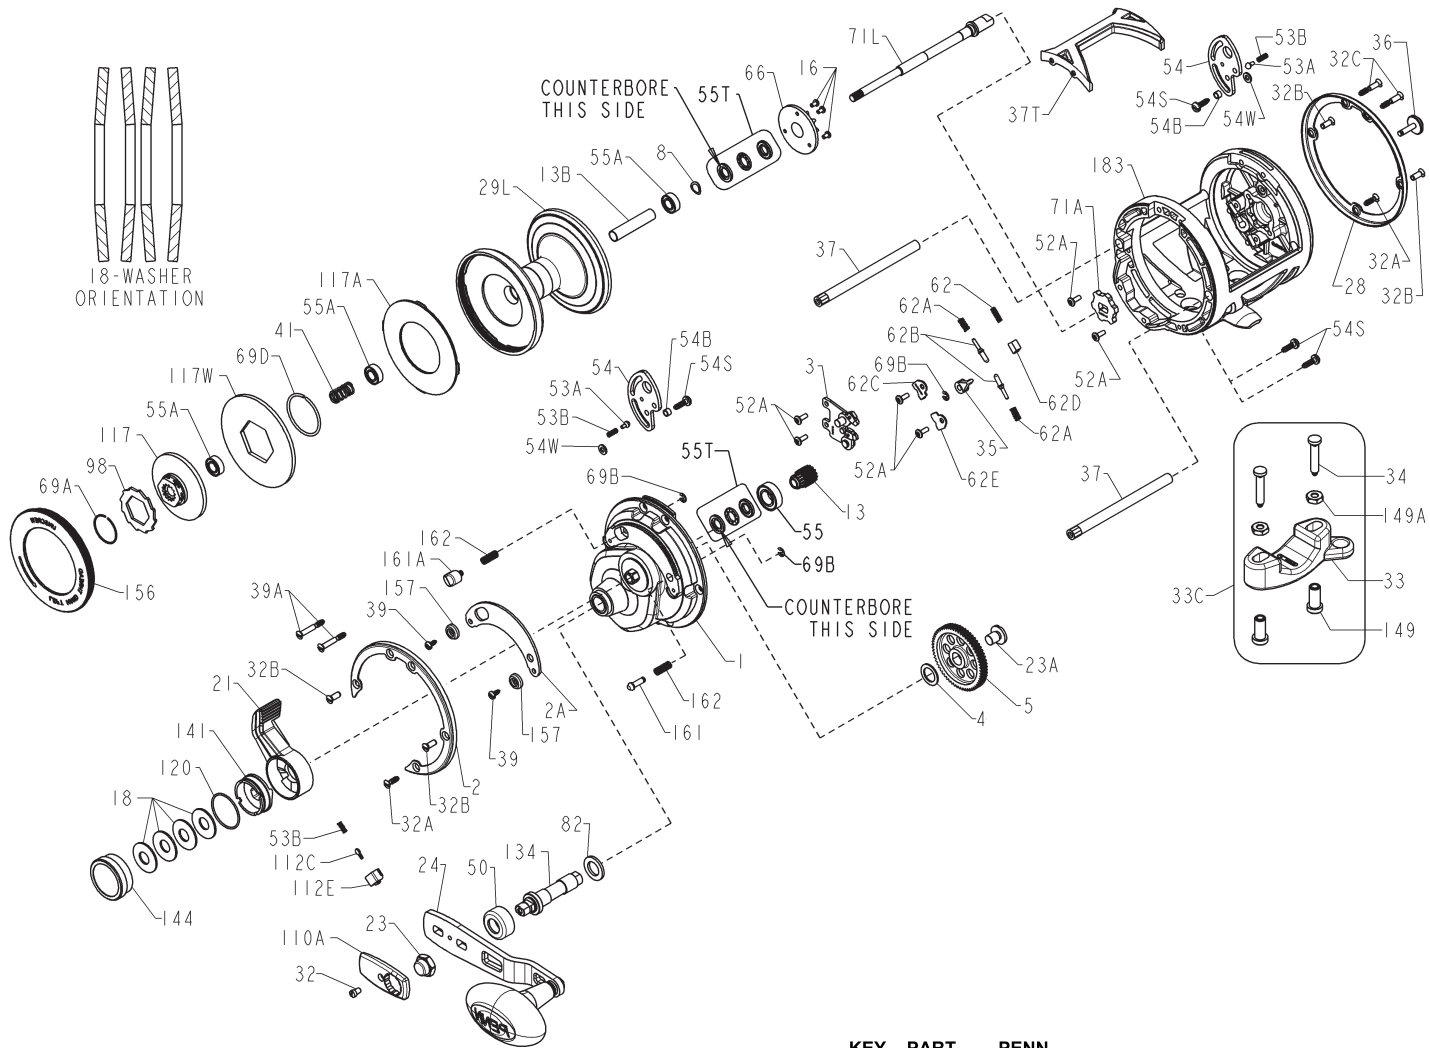

PARTS LIST FOR MODEL SQL60LDLH

REEL ASM NO 1238642

KEY NO.	PART NO.	PENN STYLE NO.	DESCRIPTION
21	1260194	21-60SLDLH	Lever- LH Drag
23	1229462	23-TRQ40	Nut, Handle
23A	1181930	23-6CH	Screw, Main Gear
24	1229501	24-TRQ40	Assembly, Handle
28	1239357	28-50SLD	Ring, Left Side
29L	1260196	29L-60SLDLH	Spool- LH
32	1182708	32-15	Screw, Handle Lock
32A	1238924	32-30SLD	Screw (2 Req)
32B	1182722	32-310	Screw (4 Req)
32C	1239359	32-50SLD	Screw (2 Req)
33	1197532	33-114H2	Rod Clamp
33C	1197534	33C-114H2	Rod Clamp Kit
34	1182786	34-16VS	Screw, Rod Clamp (2 Req)
35	1238939	35-30SLD	Tongue, Click
36	1238940	36-30SLD	Button, Click
37	1239426	37-60SLD	Bar, Spacer (2 Req)
37T	1239427	37T-60SLD	Bar, Top Spacer
39	1238942	39-30SLD	Screw, Thread Cutting (2 Req)
39A	1239362	39-50SLD	Screw (2 Req)
41	1238943	41-30SLD	Spring
50	1238944	50-30SLD	Shield, Gear Stud
52A	1183843	52A-260	Screw (6 Req)
53A	1183846	53A-5600	Pin, Lug Locating (2 Req)
53B	1183848	53B-5600	Spring, Lug (2) & Drag Click (1)
54	1239363	54-50SLD	Lug, Harness (2 Req)
54B	1239364	54B-50SLD	Bushing, Lug (2 Req)
54S	1238946	54S-50SLD	Screw, Thread Cutting (4 Req)
54W	1239365	54W-50SLD	Washer, Lug (2 Req)
55	1239366	55-50SLD	Bearing (17x9x5)
55A	1238912	55A-50SLD	Bearing (12x6x4) (3 Req)
55T	1239368	55T-50SLD	Bearing Assembly (2 Req)
62	1236596	62-TRQ40	Spring
62A	1184033	62A-310	Spring (2 Req)
62B	1184037	62B-525	Pin, Click (2 Req)
62C	1238914	62C-30SLD	Plate, Click Retaining
62D	1230189	62A-TRQ40	Block, Click Button Locator
62E	1184041	62C-321LH	Plate, Click Retaining
66	1238915	66-30SLD	Ratchet, Click
69A	1238916	69A-30SLD	Ring, Retaining, Round
69B	1184125	69B-50	Ring, Retaining, "E" (3 Req)
69D	1239369	69D-50SLD	Ring, Retaining, Round
71A	1239370	71A-50SLD	Plate, Spindle Locking
71L	1239428	71L-60SLD	Spindle
82	1184220	82-25	Washer
98	1238980	98-30SLD	Ratchet
110A	1238983	110A-30SLD	Plate, Handle Nut Locking
112C	1238984	112C-30SLD	Pin, Click
112E	1238985	112E-30SLD	Housing, Lever Click
117	1239375	117-50SLD-1	Drive Plate
117A	1239402	117A-50SLD	Drag Washer, Assembly
117W	1239406	117W-50SLD	Drag Washer, Metal
120	1239407	120-50SLD	O-Ring
134	1239408	134-50SLD	Gear Stud
141	1260198	141-60SLDLH	Follower- LH Cam
144	1239414	144-50SLD	Knob, Preset
149	1184702	149-45	Rod Clamp Nut (2 Req)
149A	1184706	149-200	Nut, Hex (2 Req)
156	1260200	156-60SLDLH	Cover- LH Drag
157	1239002	157-30SLD	Bushing, Quadrant (2 Req)
161	1239011	161-30SLD	Button, Free Spool
161A	1184787	161-40	Button Asm., Strike
162	1318280	162-TRQ40NLD2	Spring (2 Req)
183	1260202	183-60SLDLH	Frame Asm- LH

KEY NO.	PART NO.	PENN STYLE NO.	DESCRIPTION
1	1260188	1-60SLDLH	Plate Asm- LH R.S.
2	1260190	2-60SLDLH	Ring- LH Right Side
2A	1239333	2A-50SLD	Ring, Quadrant
3	1260192	3-60SLDLH	LH Dog Bridge Asm
4	1180750	4-25	Washer
5	1239349	5-50SLD	Gear, Main
8	1257843	8-30SLD	Washer, Crescent
13	1239350	13-50SLD	Pinion
13B	1257838	13B-60SLD	Sleeve, Spindle
16	1181587	16-975LD	Screw (3 Req)
18	1239425	18-60SLD	Washer, (4 Req)