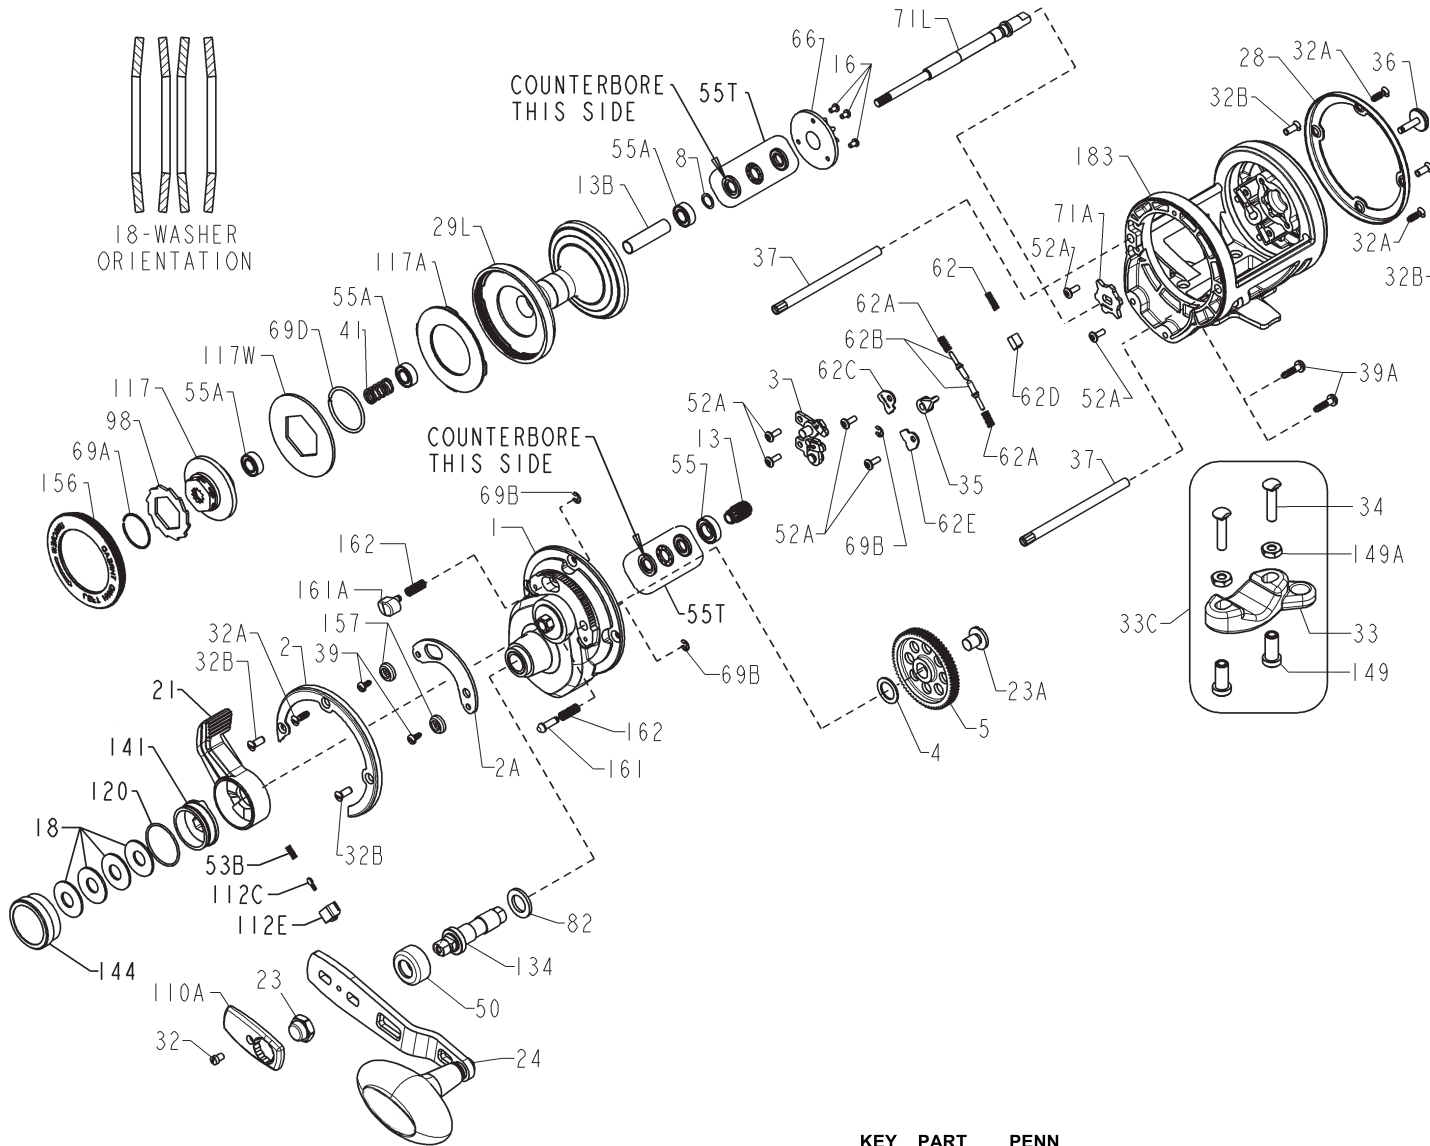

PARTS LIST FOR MODEL SQL40LDLH

REEL ASM NO 1238641

KEY NO.	PART NO.	PENN STYLE NO.	DESCRIPTION
13	1239238	13-40SLD	Pinion
13B	1257816	13B-30SLD	Sleeve, Spindle
16	1181587	16-975LD	Screw (3 Req)
18	1239239	18-40SLD	Washer, Spring (4 Req)
21	1260193	21-40SLDLH	Lever- LH Drag
23	1229462	23-TRQ40	Nut, Handle
23A	1181930	23-6CH	Screw, Main Gear
24	1229501	24-TRQ40	Assembly, Handle
28	1239241	28-40SLD	Ring, Left Side
29L	1260195	29L-40SLDLH	Spool- LH
32	1182708	32-15	Screw, Handle Lock
32A	1238924	32-30SLD	Screw (3 Req)
32B	1182722	32-310	Screw (4 Req)
33	1182754	33-113	Rod Clamp
33C	1238925	33C 30SLD	Kit, Rod Clamp
34	1182788	34-45	Screw, Rod Clamp (2 Req)
35	1238939	35-30SLD	Tongue, Click
36	1238940	36-30SLD	Button, Click
37	1238941	37-30SLD	Bar, Spacer (2 Req)
39	1238942	39-30SLD	Screw (2 Req)
39A	1258668	39A-30SLD	Screw Thread Cutting (2 Req)
41	1238943	41-30SLD	Spring
50	1238944	50-30SLD	Shield, Gear Stud
52A	1183843	52A-260	Screw (6 Req)
53B	1183848	53B-5600	Spring Drag Knob Click
55	1238945	55-30SLD	Bearing (14x7x4)
55A	1238912	55A-50SLD	Bearing (12x6x4) (3 Req)
55T	1238913	55T-30SLD	Bearing Assembly (2 Req)
62	1236596	62-TRQ40	Spring
62A	1184033	62A-310	Spring (2 Req)
62B	1184037	62B-525	Pin, Click (2 Req)
62C	1238914	62C-30SLD	Plate, Click Retaining
62D	1230189	62A-TRQ40	Block, Click Button Locator
62E	1184041	62C-321LH	Plate, Click Retaining
66	1238915	66-30SLD	Ratchet, Click
69A	1238916	69A-30SLD	Ring, Retaining, Round
69B	1184125	69B-50	Ring, Retaining, "E" (3 Req)
69D	1238917	69D-30SLD	Ring, Retaining, Round
71A	1238918	71A-30SLD	Plate, Spindle Locking
71L	1238919	71L-30SLD	Spindle
82	1184220	82-25	Washer
98	1238980	98-30SLD	Ratchet
110A	1238983	110A-30SLD	Plate, Handle Nut Locking
112C	1238984	112C-30SLD	Pin, Click
112E	1238985	112E-30SLD	Housing Lever Click
117	1239245	117-40SLD-1	Drive Plate
117A	1239247	117A-40SLD	Drag Washer, Asm
117W	1239249	117W-40SLD	Drag Washer, Metal
120	1238994	120-30SLD	O-Ring
134	1238995	134-30SLD	Gear Stud
141	1260197	141-40SLDLH	Follower- LH Cam
144	1257831	144-40SLD	Knob, Preset
149	1184702	149-45	Rod Clamp Nut (2 Req)
149A	1184706	149-200	Hex Nut (2 Req)
156	1260199	156-40SLDLH	Cover- LH Drag
157	1239002	157-30SLD	Bushing, Quadrant (2 Req)
161	1239011	161-30SLD	Button, Free Spool
161A	1184787	161-40	Button, Strike
162	1318280	162-TRQ40NLD2	Spring (2 Req)
183	1260201	183-40SLDLH	Frame Asm- LH

KEY NO.	PART NO.	PENN STYLE NO.	DESCRIPTION
1	1260187	1-40SLDLH	Plate Asm- LH R.S.
2	1260189	2-40SLDLH	Ring- LH Right Side
2A	1239235	2A-40SLD	Ring, Quadrant
3	1260191	3-40SLDLH	LH Dog Bridge Asm
4	1180750	4-25	Washer
5	1239237	5-40SLD	Gear, Main
8	1257843	8-30SLD	Washer, Crescent