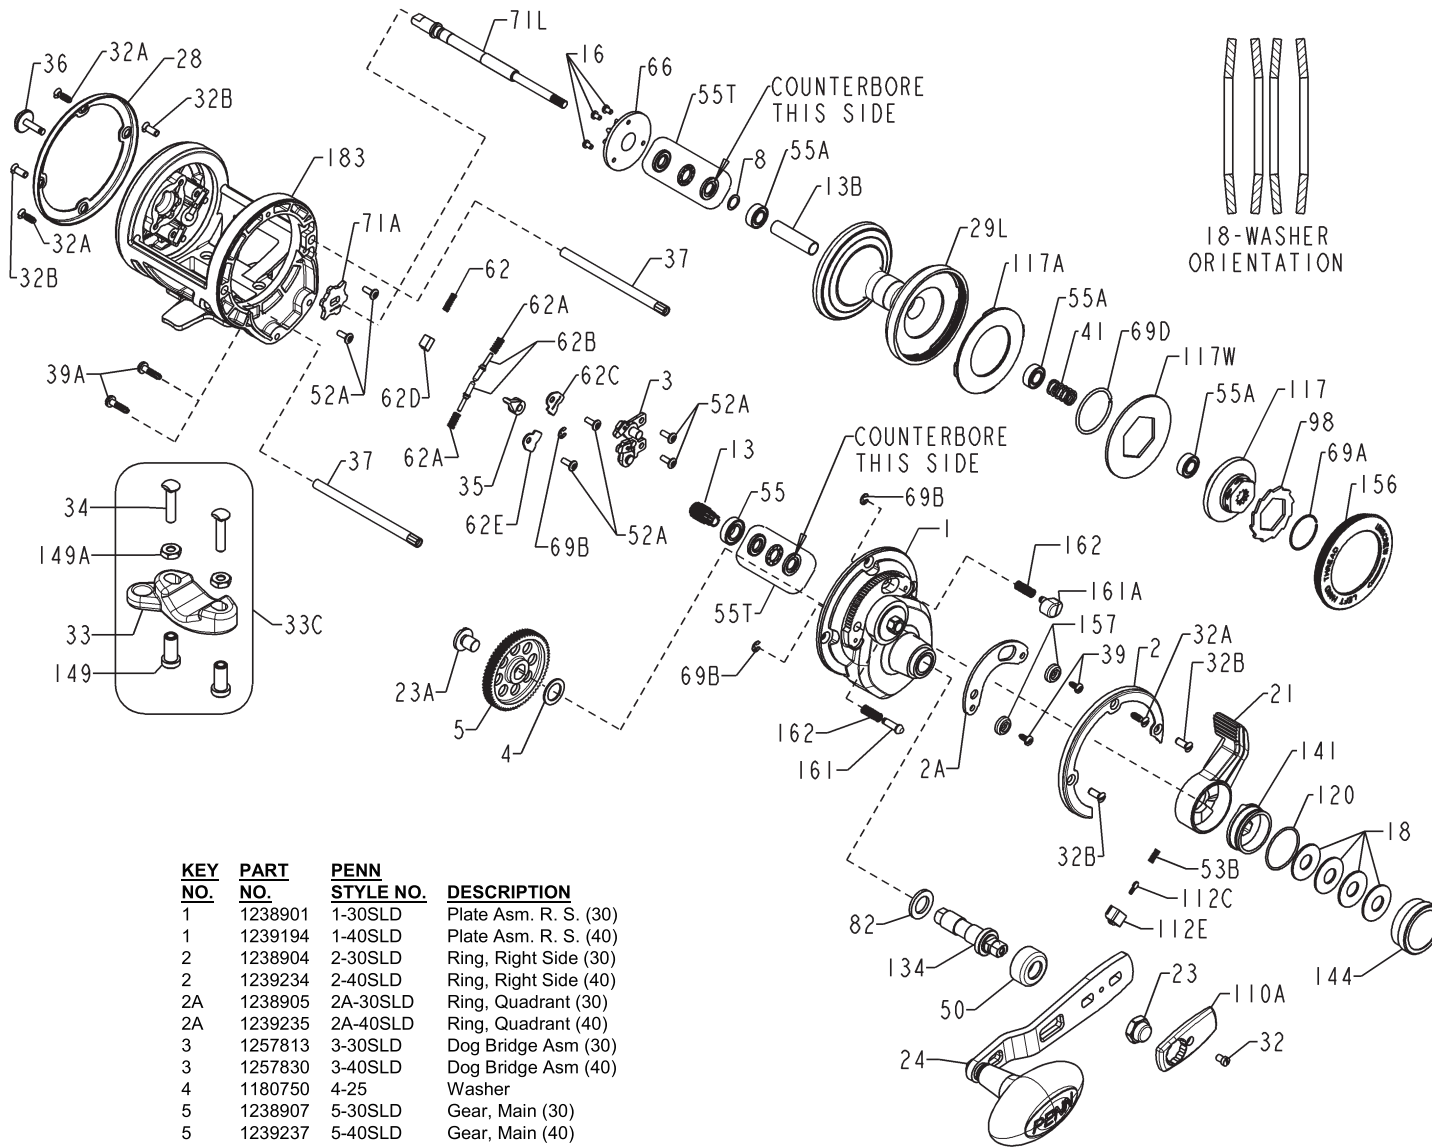

PARTS LIST FOR MODEL SQL30LD & SQL40LD

REEL ASM NOs. 1206093 (SQL30LD) & 1206094 (SQL40LD)

KEY NO.	PART NO.	PENN STYLE NO.	DESCRIPTION
1	1238901	1-30SLD	Plate Asm. R. S. (30)
1	1239194	1-40SLD	Plate Asm. R. S. (40)
2	1238904	2-30SLD	Ring, Right Side (30)
2	1239234	2-40SLD	Ring, Right Side (40)
2A	1238905	2A-30SLD	Ring, Quadrant (30)
2A	1239235	2A-40SLD	Ring, Quadrant (40)
3	1257813	3-30SLD	Dog Bridge Asm (30)
3	1257830	3-40SLD	Dog Bridge Asm (40)
4	1180750	4-25	Washer
5	1238907	5-30SLD	Gear, Main (30)
5	1239237	5-40SLD	Gear, Main (40)
8	1257843	8-30SLD	Washer, Crescent
13	1238908	13-30SLD	Pinion (30)
13	1239238	13-40SLD	Pinion (40)
13B	1257816	13B-30SLD	Sleeve, Spindle
16	1181587	16-975LD	Screw (3 Req)
18	1238909	18-30SLD	Washer, Spring (30) (4 Req)
18	1239239	18-40SLD	Washer, Spring (40) (4 Req)