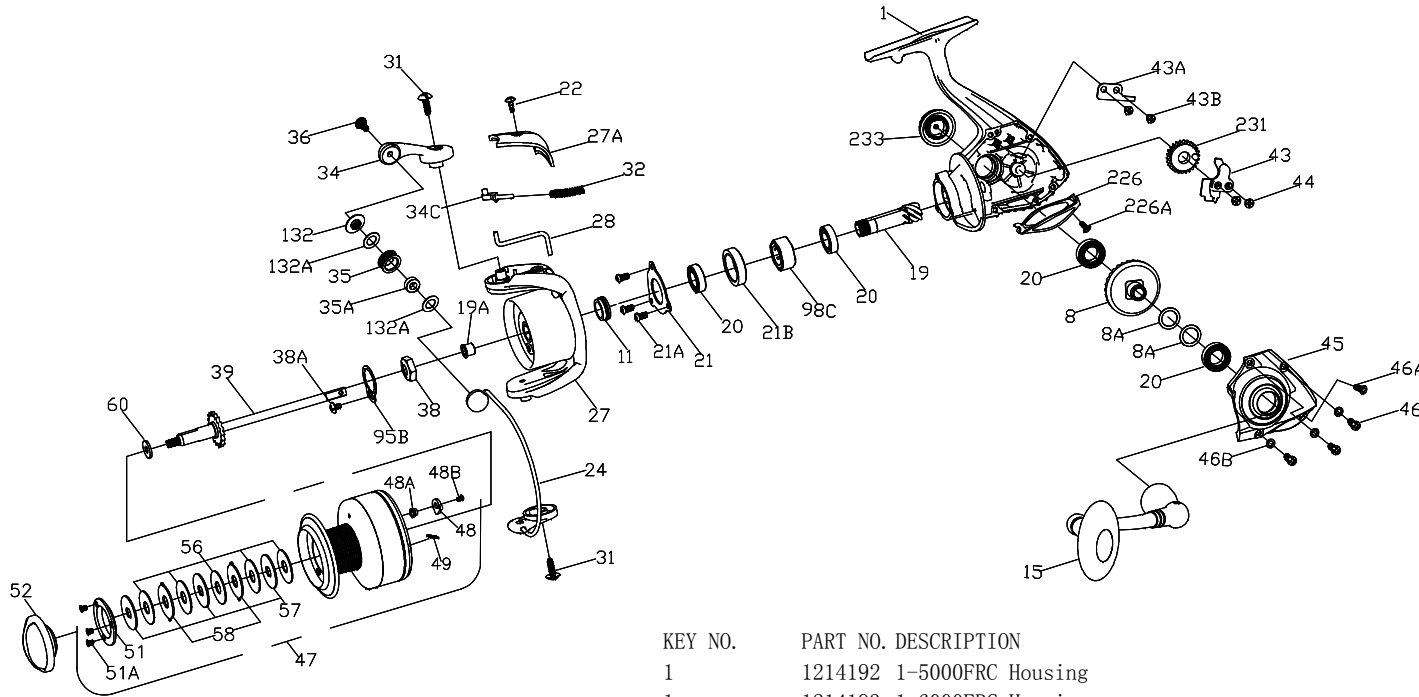

PARTS LIST FOR MODEL FIERCE 5000/6000  
REEL PART NO.1206118/1206121

KEY NO.	PART NO.	DESCRIPTION
28	1204027	28-6000PUR Trip Lever
31	1203987	31-3000PUR Bail Arm Screw (2 req)
31	1204039	31-6000PUR Bail Arm Screw (2 req)
32	1203988	32-3000PUR Bail Spring
32	1200520	32-6000SG Bail Spring
34	1211513	34-3000FRC Bail Arm
34	1214201	34-6000FRC Bail Arm
34C	1203990	34C-3000PUR Pivot Arm
34C	1204044	34C-6000PUR Pivot Arm
35	1191674	35-3000SG Line Roller
35A	1203992	35A-3000PUR Line Roller Bushing
36	1203993	36-3000PUR Bail Stud Screw
38	1191729	38-5000SG Rotor Nut
38A	1203995	38A-3000PUR Rotor Locking Plate Screw
39	1214202	39-5000FRC Spool Shaft Assembly
39	1214203	39-6000FRC Spool Shaft Assembly
43	1191805	43-5000SG Crosswind Block
43A	1191820	43A-5000SG Crosswind Block Plate
43B	1191736	38A-5000SG Rotor Locking Plate Screw
44	1191845	44-5000SG Crosswind Block Screw (2 req)
45	1214204	45-5000FRC Housing Cover
46	1191903	46-5000SG Housing Cover Screw (3 req)
46A	1191906	46A-3000SG Housing Cover Screw A
46B	1191908	46B-5000SG Housing Cover Washer (3 req)
47	1214205	47-5000FRC Spool Complete
47	1214206	47-6000FRC Spool Complete
48	1211625	48-5000SG Click Tongue
48A	1211626	48A-5000SG Click Tongue Washer
48B	1211612	48B-5000SG Spool Click Screw
49	1211627	49-5000SG Click Tongue Spring
51	1191978	51-5000SG Retaining Spacer
51A	1191986	51A-3000SG Retaining Screw (3 req)
52	1214207	52-5000FRC Drag Knob Assembly
56	1192036	56-5000SG Drag Washer (5 req)
57	1192044	57-5000SG Keyed Washer (3 req)
58	1192053	58-5000SG Eared Washer (2 req)
60	1192062	60-5000SG Thrust Washer
95B	1192186	95B-5000SG Rotor Locking Plate
98C	1192215	98C-5000SG Clutch/Sleeve Assembly
132	1192298	132-7000SG Roller Washer
132A	1192302	132A-3000SG Line Roller Washer (2 req)
226	1214208	226-5000FRC Rear Cover
226A	1192473	226A-3000SG Rear Cover Screw
231	1192503	231-5000SG Crosswind Gear
231	1200523	231-6000SG Crosswind Gear
233	1214209	233-5000FRC Bearing Cover Assembly