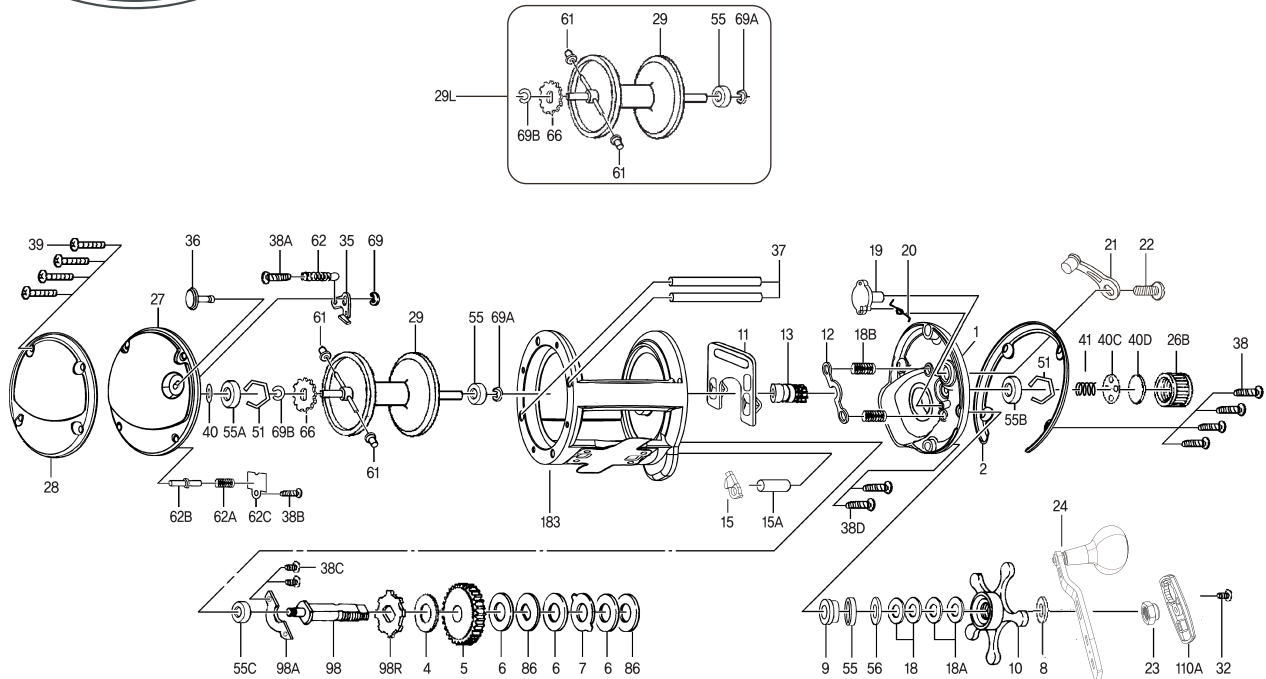

DEFIANCE 30

KEY NO.	PART NO.	PENN STYLE NO.	DESCRIPTION	KEY NO.	PART NO.	PENN STYLE NO.	DESCRIPTION
1	1257568	001 DFN30	Plate, Right Side	38	1257685	038 DFN20LW	Screw, Tapping (4)
2	1257642	002 DFN30	Ring, Right Side	38D	1257756	038DDFN30	Screw, Tapping (2)
4	1257644	004 DFN20LW	Washer, Fiber	38A	1257686	038ADFN20LW	Screw, Washer Hd
5	1257810	005 DFN30	Gear, Main	38B	1257687	038BDFN20LW	Screw, Tapping
6	1257646	006 DFN20LW	Washer, Friction Drag (3)	38C	1257688	038CDFN20LW	Screw, Tapping (2)
7	1257647	007 DFN20LW	Washer, Eared Drag	39	1257754	039 DFN25LW	Screw, Tapping (4)
8	1257648	008 DFN20LW	Washer, Tension	40	1257710	040 DFN20LW	Thrust Disc, Metal
9	1257649	009 DFN20LW	Bushing, Brass	40C	1257711	040CDFN20LW	Thrust Disc, Metal
10	1257650	010 DFN20LW	Drag Star Assembly	40D	1257712	040DDFN20LW	Thrust Disc, Rubber
11	1257651	011 DFN20LW	Eccentric Jack	41	1257713	041 DFN20LW	Spring, Coil
12	1257652	012 DFN20LW	Pinion Yoke	51	1257722	051 DFN20LW	Retainer, Wire Hex (2)
13	1257811	013 DFN30	Pinion	55	1257723	055 DFN20LW	Ball Bearing (2)
15	1257654	015 DFN20LW	Dog	55A	1257724	055ADFN20LW	Ball Bearing
15A	1257655	015ADFN20LW	Dog Post	55B	1257725	055BDFN20LW	Ball Bearing
18	1257656	018 DFN20LW	Washer, Tension Spring (2)	55C	1257726	055CDFN20LW	Ball Bearing
18A	1257657	018ADFN20LW	Washer, Tension Spring (2)	56	1257727	056 DFN20LW	Shim
18B	1257658	018BDFN20LW	Spring, Coil (2)	61	1257757	061 DFN30	Casting Brake (2)
19	1257751	019 DFN25LW	Eccentric Cam	62	1257730	062 DFN20LW	Spring, Click
20	1257660	020 DFN20LW	Eccentric Spring	62A	1257731	062ADFN20LW	Spring, Coil
21	1257752	021 DFN25LW	Eccentric Lever	62B	1257750	062BDFN25LW	Click Tension Shaft
22	1257662	022 DFN20LW	Eccentric Screw	62C	1257733	062CDFN20LW	Plate, Click Tension
23	1257663	023 DFN20LW	Nut, Handle	66	1257812	066 DFN30	Click Ratchet
24	1257664	024 DFN20LW	Handle Asm	69	1257737	069 DFN20LW	Retainer, E Ring
26B	1257665	026BDFN20LW	Cap, Spool Tension	69A	1257738	069ADFN20LW	Retainer, C Ring
27	1257668	027 DFN30	Plate, Left Side	69B	1257739	069BDFN20LW	Retainer, C Ring
28	1257672	028 DFN30	Ring, Left Side	86	1257741	086 DFN20LW	Washer, Keyed Drag (2)
29	1257676	029 DFN30	Spool	98	1257742	098 DFN20LW	Stud, Main Gear
29L	1257680	029LDFN30	Spool Assembly	98A	1257743	098ADFN20LW	Plate, Main Gear Stud
32	1257682	032 DFN20LW	Screw, Machine	98R	1257744	098RDFN20LW	Ratchet, Anti Reverse
33C	1291631	033CDFN40LW	Rod Clamp Kit (Not Shown)	110A	1257745	110ADFN20LW	Handle Nut Lock
35	1257683	035 DFN20LW	Click Tongue	183	1257748	183 DFN30	Frame
36	1257684	036 DFN20LW	Click Button				
37	1257755	037 DFN30	Post, Frame (2)				