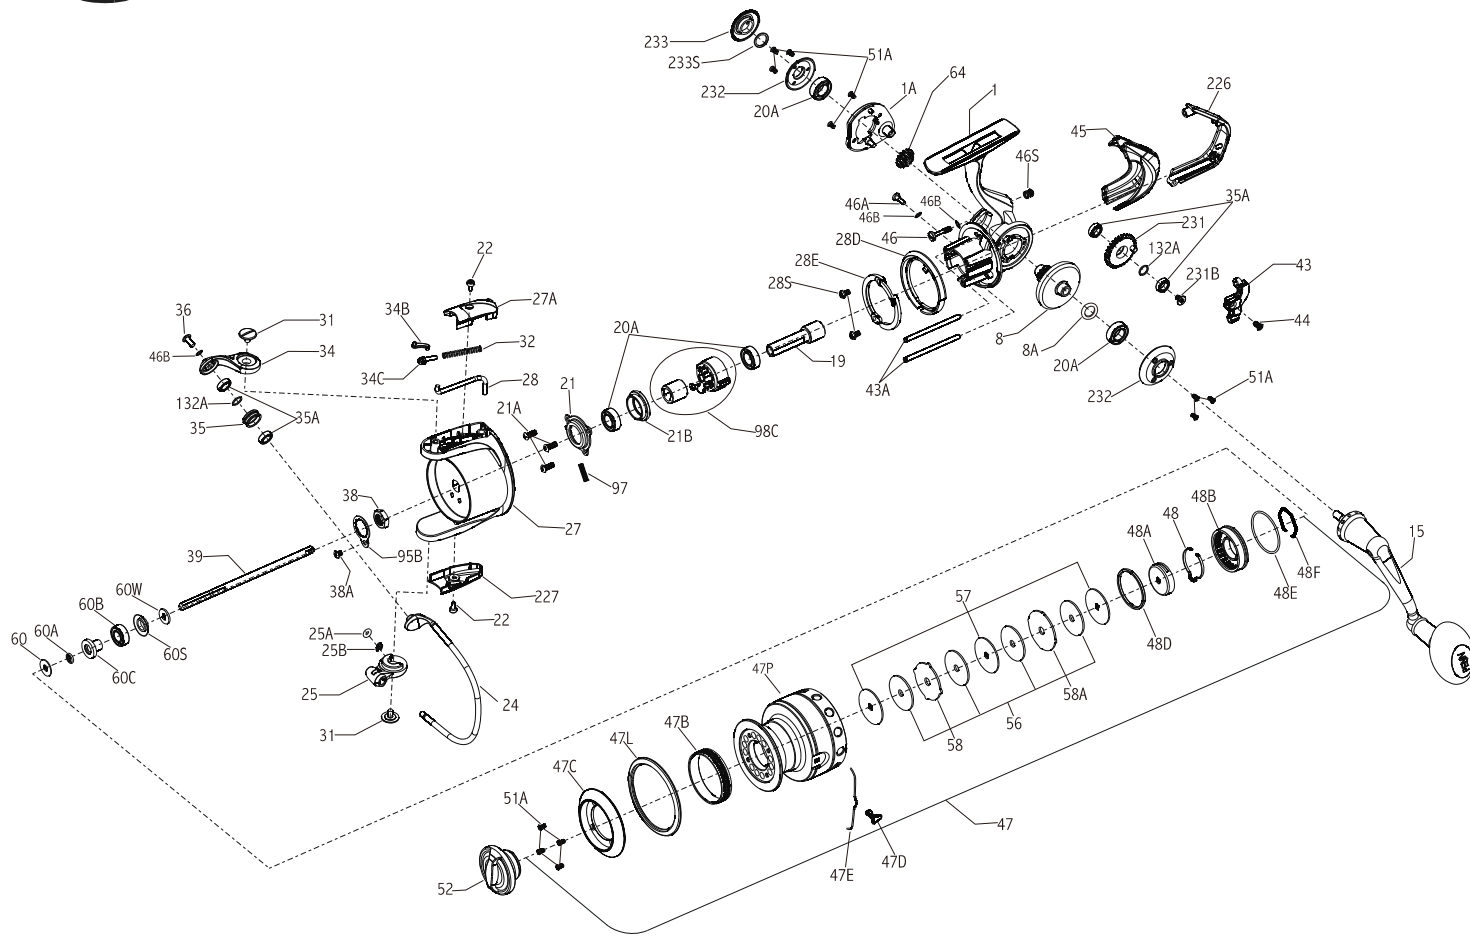

**PENN** PARTS LIST FOR MODEL 5000CQ

KEY NO.	PART NO.	DESCRIPTION
1	1195550	1-5000CQ Housing
1A	1195554	1A-5000CQ Housing Plate
8	1195558	8-5000CQ Main Gear
8A	1195561	8A-5000CQ Shim
15	1195564	15-5000CQ Handle Assembly
19	1195568	19-5000CQ Pinion
20A	1195570	20A-5000CQ Ball Bearing(4 Req.)
21	1195571	21-2000CQ Bearing Retainer
21A	1195572	21A-2000CQ Screw(3 Req.)
21B	1195920	21B-5000CQ Collar
22	1195575	22-2000CQ Screw(2 Req.)
24	1195577	24-5000CQ Bail Wire
25	1195922	25-5000CQ Bail Cam
25A	1195591	25A-2000CQ O-Ring