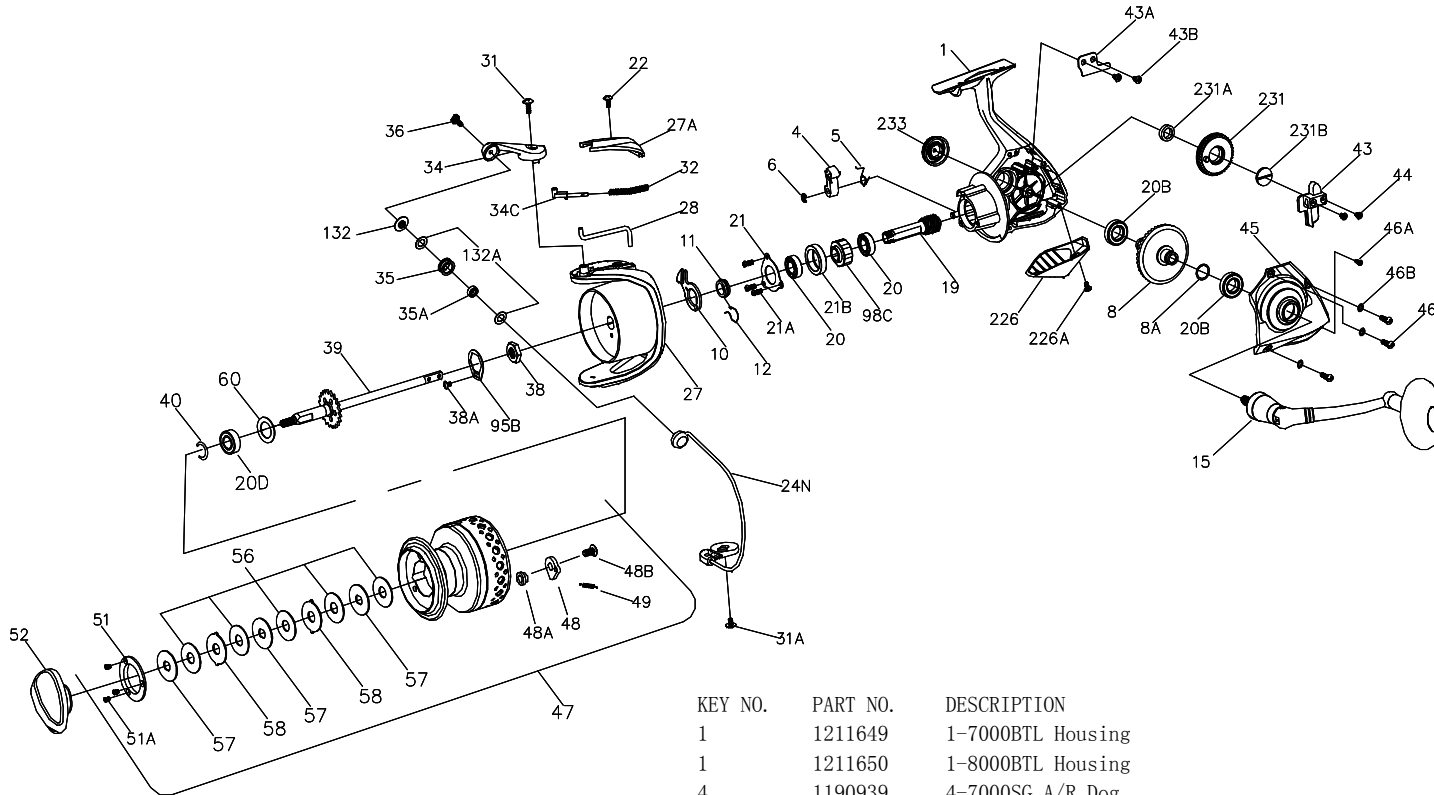

PARTS LIST FOR MODELS BTL7000/BTL8000
REEL PART NO.1206110/1206111

KEY NO.	PART NO.	DESCRIPTION
27	1211636	27-7000BTL Rotor (w/weight & screw)
27	1211637	27-8000BTL Rotor (w/weight & screw)
27A	1191454	27A-7000SG Bail Pivot Cover
28	1191491	28-7000SG Trip Lever
28	1191494	28-8000SG Trip Lever
31	1191569	31-5000SG Bail Arm Screw
31A	1191575	31A-5000SG Bail Cam Screw
32	1200520	32-6000SG Bail Spring
34	1191634	34-7000SG Bail Arm
34C	1191656	34C-7000SG Pivot Arm
35	1242221	35-5000BTL Line Roller
35A	1242222	35A-5000BTL Line Roller Bearing
36	1191704	36-7000SG Bail Stud Screw
38	1191731	38-7000SG Rotor Nut
38A	1191736	38A-5000SG Rotor Locking Plate Screw
39	1211638	39-7000BTL Spool Shaft Assembly
39	1211639	39-8000BTL Spool Shaft Assembly
40	1211620	40-5000BTL Bearing Locking Spring
43	1191809	43-7000SG Crosswind Block
43A	1191821	43A-7000SG Crosswind Block Plate
43B	1191826	43B-3000SG Crosswind Block Plate Screw(2 req)
44	1191845	44-5000SG Crosswind Block Screw (2 req)
45	1211640	45-7000BTL Housing Cover
46	1191903	46-5000SG Housing Cover Screw (3 req)
46A	1191906	46A-3000SG Housing Cover Screw A
46B	1191908	46B-5000SG Housing Cover Washer (3 req)
47	1211642	47-7000BTL Spool Assembly
47	1211643	47-8000BTL Spool Assembly
48	1211625	48-5000SG Click Tongue
48A	1211626	48A-5000SG Click Tongue Washer
48B	1211612	48B-5000SG Spool Click Screw
49	1211627	49-5000SG Click Tongue Spring
51	1204093	51-7000PUR Retaining Spacer
51A	1191986	51A-3000SG Retaining Screw (3 req)
52	1211644	52-7000BTL Drag Knob Assembly
56	1211645	56-7000BTL Drag Washer (5 req)
57	1211646	57-7000BTL Keyed Washer (3 req)
58	1192055	58-7000SG Earred Washer (2 req)
60	1211629	60-5000BTL Thrust Washer
95B	1192186	95B-5000SG Rotor Locking Plate
98C	1192215	98C-5000SG Clutch/Sleeve Assembly
132	1192298	132-7000SG Roller Washer
132A	1192302	132A-3000SG Line Roller Washer (2 req)
226	1192463	226-7000SG Rear Cover
226A	1192474	226A-7000SG Rear Cover Screw
231	1192507	231-7000SG Crosswind Gear
231A	1192511	231A-7000SG Bushing Crosswind Gear
231B	1192514	231B-7000SG Screw Crosswind Gear
233	1211631	233-5000BTL Bearing Cover Assembly