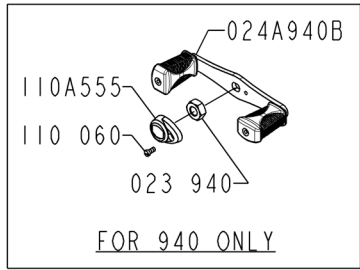

PARTS LIST FOR MODELS 920, 930 AND 940

KEY NO.	DESCRIPTION	PART NO.
1	Right Side Plate	001 910
2N	Right Side Ring	002N910
3	Bridge Assembly	003 910
4	Fibre Washer	004 910
5	Main Gear	005 910
6	Drag Washer (3 Req.)	006 910
7	Metal Disc Set	007 910
8	Tension spring (2 Req.)	008 910
9	Spacing Sleeve	009 910
10	Star Drag Wheel	010 910
11	Eccentric Jack	011 910
13	Pinion Gear	013 910

KEY NO.	DESCRIPTION	PART NO.
14C	Dog Spring	014C910
15	Dog	015 910
15A	Dog Housing	015A910
15C	Dog Cover	015C910
15D	Dog cover Screw	015D910
16	Bridge Screw (7 Req.)	016 910
19	Eccentric Assembly	019 910
21A	Lever Knob	021A910
21B	Lever Knob Pin	021B910
23	Handle Screw	023 910
23A	Handle Lock Screw	110 060
24	Handle (920-930)	024 920