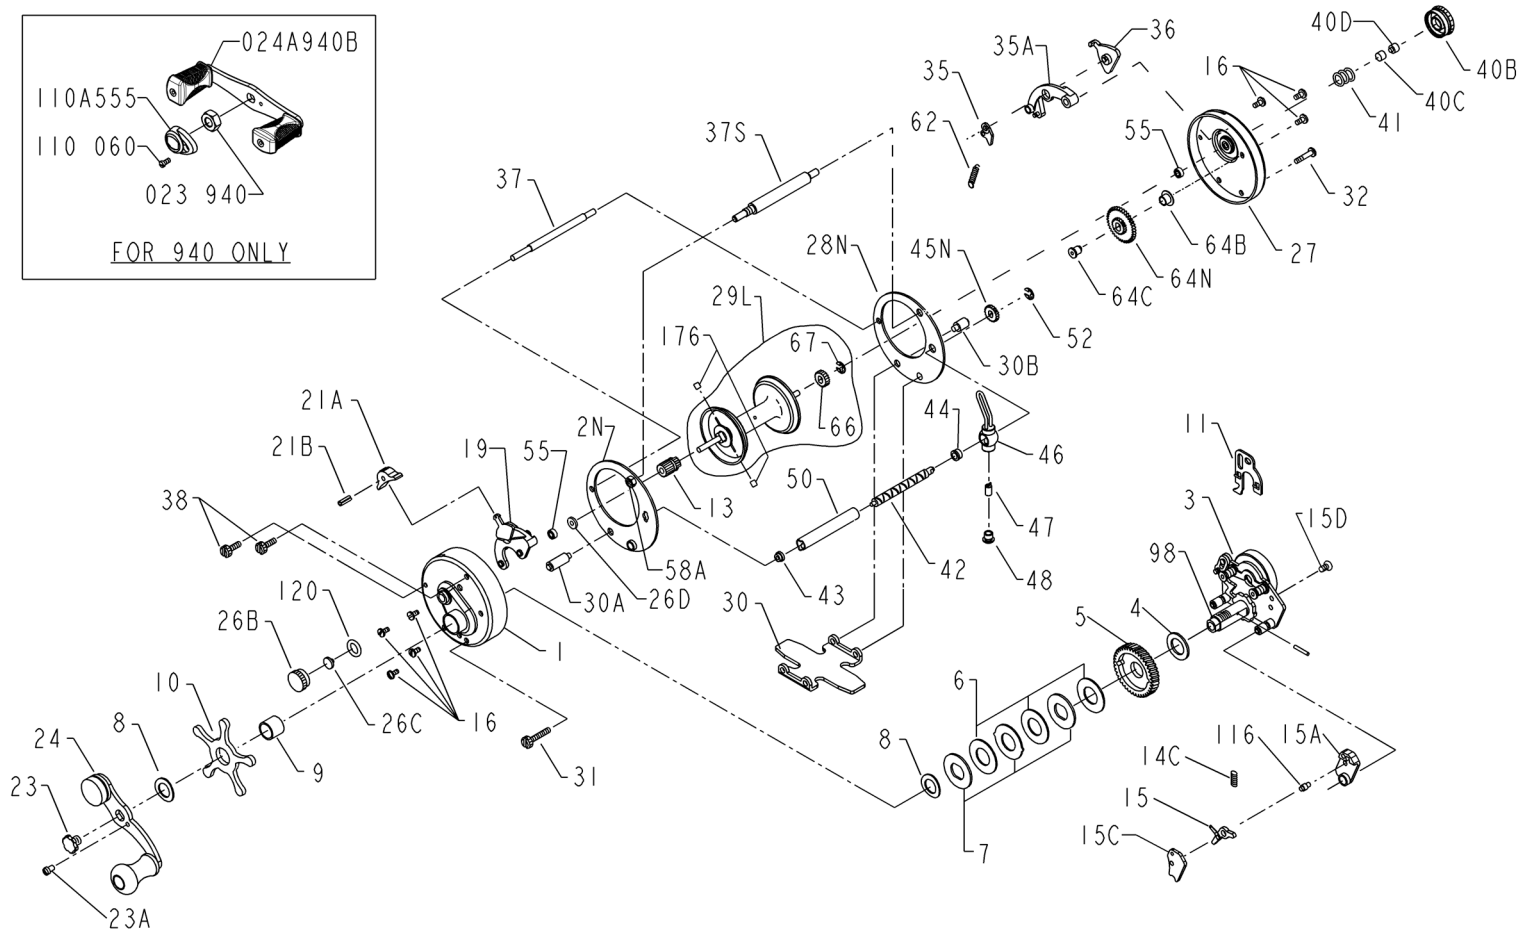

PARTS LIST FOR MODELS 920, 930 AND 940

KEY NO.	DESCRIPTION	PART NO.
1	Right Side Plate	001 910
2N	Right Side Ring	002N910
3	Bridge Assembly	003 910
4	Fibre Washer	004 910
5	Main Gear	005 910
6	Drag Washer (3 Req.)	006 910
7	Metal Disc Set	007 910
8	Tension spring (2 Req.)	008 910
9	Spacing Sleeve	009 910
10	Star Drag Wheel	010 910
11	Eccentric Jack	011 910
13	Pinion Gear	013 910

KEY NO.	DESCRIPTION	PART NO.
14C	Dog Spring	014C910
15	Dog	015 910
15A	Dog Housing	015A910
15C	Dog Cover	015C910
15D	Dog cover Screw	015D910
16	Bridge Screw (7 Req.)	016 910
19	Eccentric Assembly	019 910
21A	Lever Knob	021A910
21B	Lever Knob Pin	021B910
23	Handle Screw	023 910
23A	Handle Lock Screw	110 060
24	Handle (920-930)	024 920