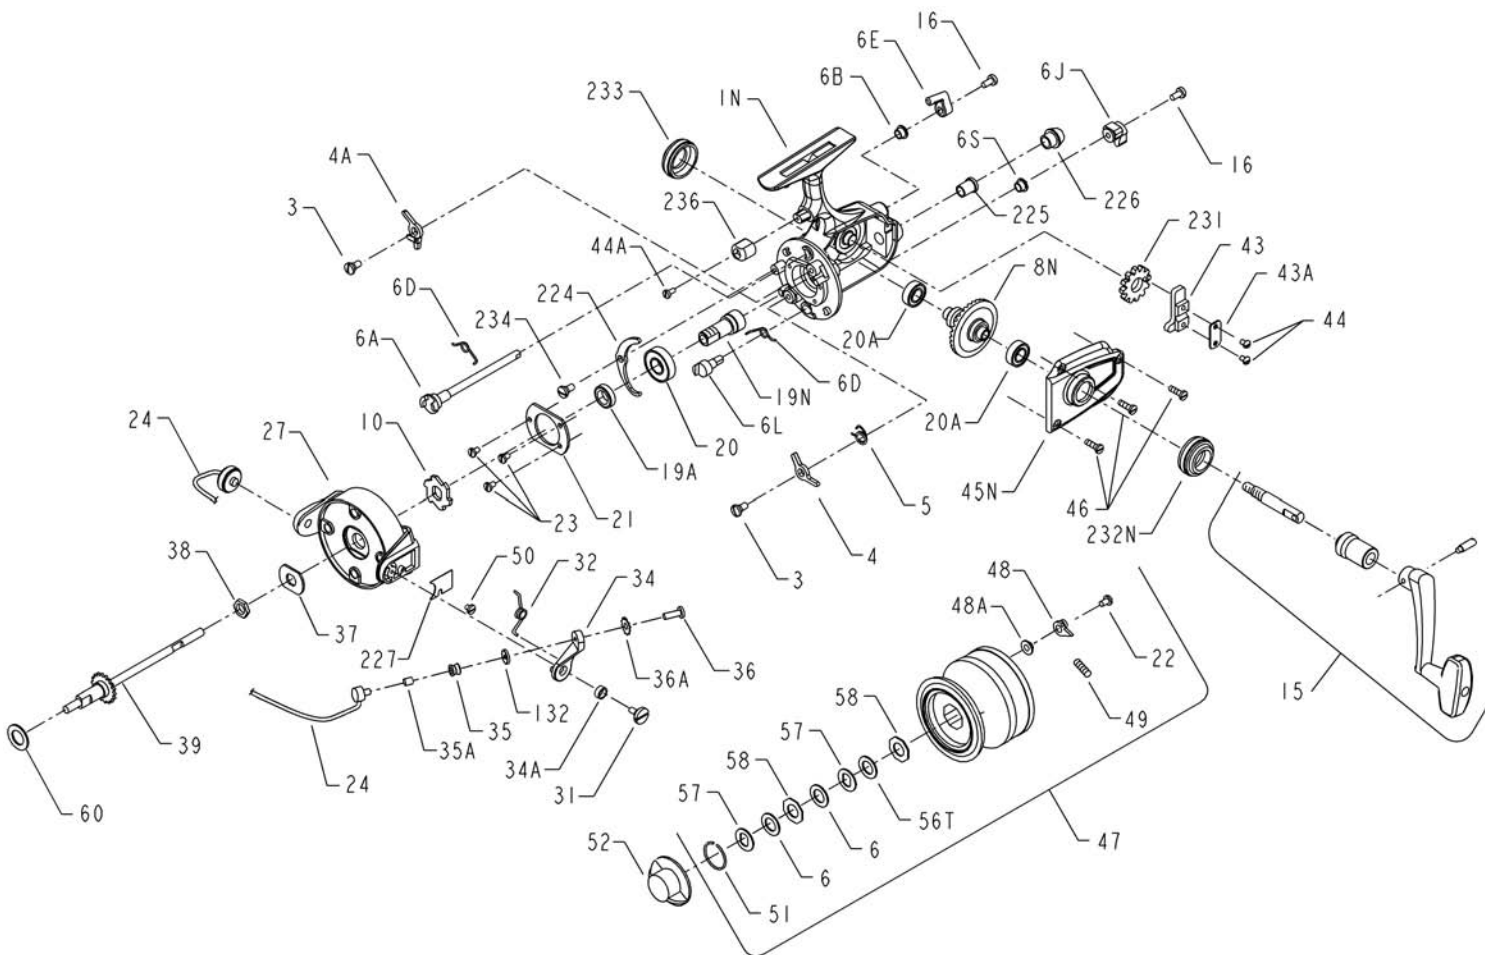

**PENN** PARTS LIST FOR MODEL 6500SS

REEL ASSEMBLY NO 1151140

NOT ALL PARTS ARE AVAILABLE

KEY NO.	6500SS PART NO.	ORDER PART NO.	DESCRIPTION
6A	006A650	1180953	Upper Eccentric
6B	006B750	1180967	Upper Eccentric Liner
6D	006D710	1180977	Eccentric Spring (2 req.)
6E	006E750	1180987	Anti-Reverse Lever
6J	006J750	1180996	Silent Dog Lever
6L	006L650	1180997	Silent Eccentric
6S	006B700Z	1180965	Silent Eccentric Liner
8N	008N6500	1181135	Main Gear
10	010 650	1181207	Ratchet
15	015P6500	N/A	Handle Assembly
16	016 910	1181585	Eccentric Screw (2 req.)
19A	019A650	1181736	Pinion Spacer
19N	019N6500	1181752	Pinion
20	020 704	1181790	Ball Bearing
20A	020 6500	1181789	Ball Bearing (2 req.)
21	021 750	1181880	Bearing Cover
22	022 750	1181922	Spool Click Screw
23	023 750	1181953	Bearing Cover Screw (3 req.)
24	024 650	1182055	Bail Wire Assembly
27	027 650	1182269	Rotor
31	031 750M	1182679	Bail Arm Screw
32	032 750	1182739	Bail Arm Spring
34	034 750	1182832	Bail Arm
34A	034A750	1182847	Bail Arm Bushing
35	035 750	1182942	Liner Roller
35A	035A704	1182962	Line Roller Bushing
36	036 750	1183016	Bail Stud Screw
36A	036A750	1183032	Lock Washer
37	037 650	1183082	Rotor Washer
38	038 710	1183157	Rotor Nut
39	039 650	1183227	Spool Shaft
43	043 750	1183405	Crosswind Block
43A	043A750	1183427	Crosswind Block Plate
44	044 750	1183462	Crosswind Block Screw (2 req.)
44A	044 750	1183462	Trip Bumper Screw
45N	045N6500	1183542	Housing Cover
46	046 750	1183576	Housing Cover Screw (3 req.)
47	047 6500	1183656	Spool (Complete)
48	048 750	1183715	Click Tongue
48A	048A750	1183722	Click Tongue Washer
49	049 710	1183741	Click Tongue Spring
50	050 712	1183766	Bail Spring Cover Screw
51	051 650	1183794	Retaining Ring
52	052 650	1183831	Drag Knob
56T	056T650	1183917	Drag Washer (Teflon®)
57	057 650	1183936	Drag Washer (Keyed) (2 req.)
58	058 650	1183959	Metal Keyed (Octagon) (2 req.)
60	060 750	1184007	Thrust Washer
132	132 750	1184595	Roller Washer
224	224 650	1184993	Transfer Lever
225	225 750	1185007	Crosswind Shaft Bushing
226	226 7500	1185020	Bushing Cap
227	227 750	1185053	Bail Spring Cover
231	231 650	1185091	Crosswind Gear
232N	232N6500	1185126	Bearing Cover (Open)
233	233 650	1185149	Bearing Cover (Closed)
234	234 750	1185153	Transfer Lever Screw
236	236 750	1185156	Trip Bumper
*300	*300 6500	1185244	*Optional Power Handle
		N/A	Not Available
		*	Not Shown