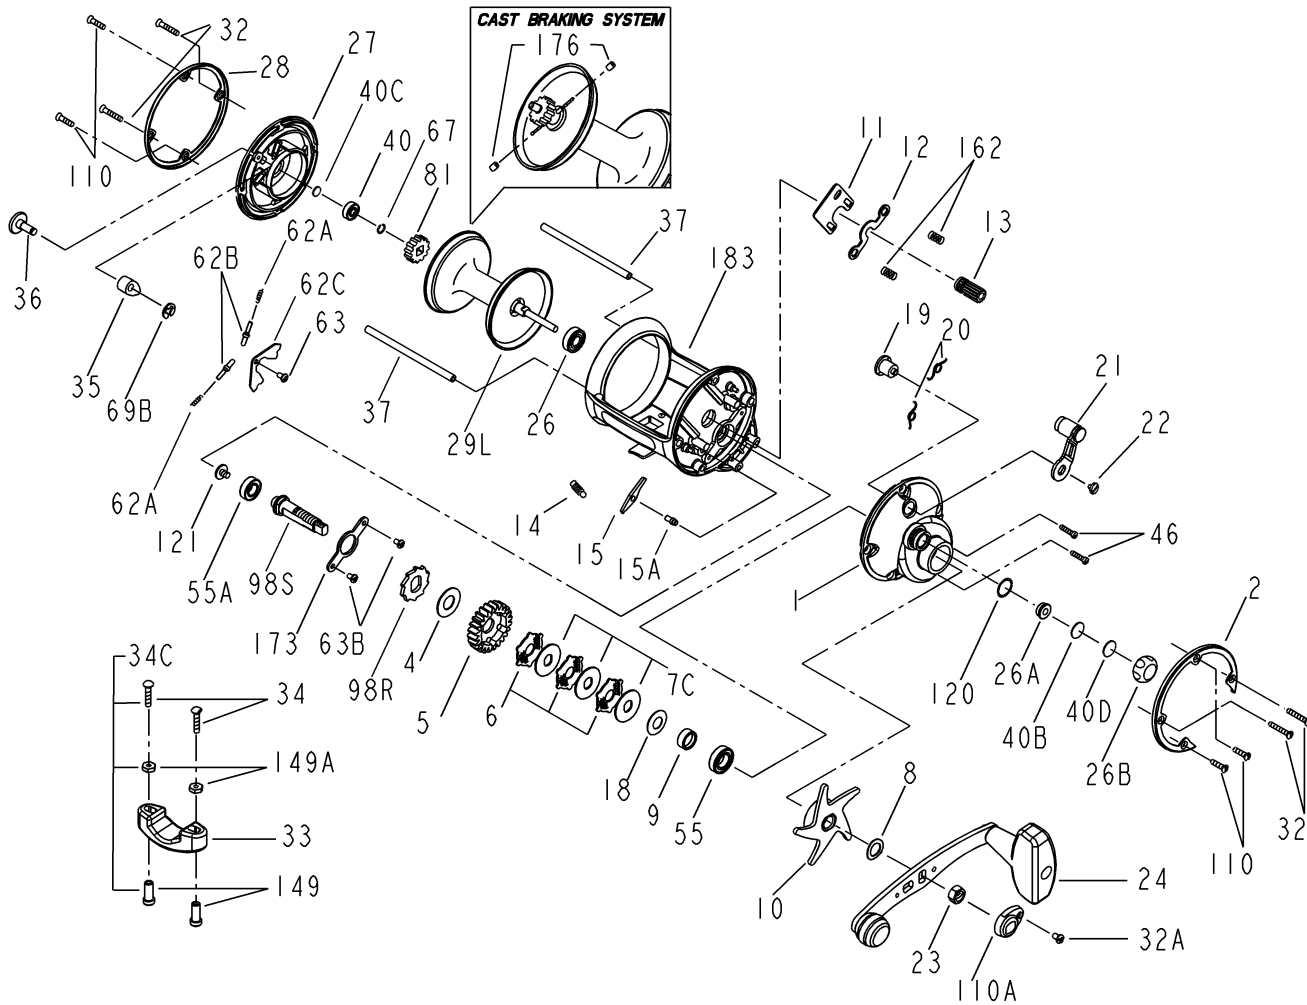

**PARTS LIST FOR MODELS 545GS AND 555GS**

<u>KEY NO.</u>	<u>DESCRIPTION</u>	<u>PART NO.</u>
1	Right Side Plate	001 555
2	Right Side Ring	002 555
4	Fiber Washer	004 060
5	Main Gear (545 only)	005 525MAG
	Main Gear (555 only)	005N555
6	Friction Drag Washer (3 req.)	006 525MAG
7C	Metal Drag Washer (3 req.)	086 049L
8	Tension Spring Washer	008 060
9	Spacing Sleeve	009 555

<u>KEY NO.</u>	<u>DESCRIPTION</u>	<u>PART NO.</u>
10	Drag Star	010 555
11	Eccentric Jack	011 555
12	Pinion Yoke	012 555
13	Pinion Gear (545 only)	013 545
	Pinion Gear (555 only)	013 555
14	Dog Spring	014 330
15	Dog	015 340
15A	Dog Pin	158N555
18	Tension Spring Washer	018 505