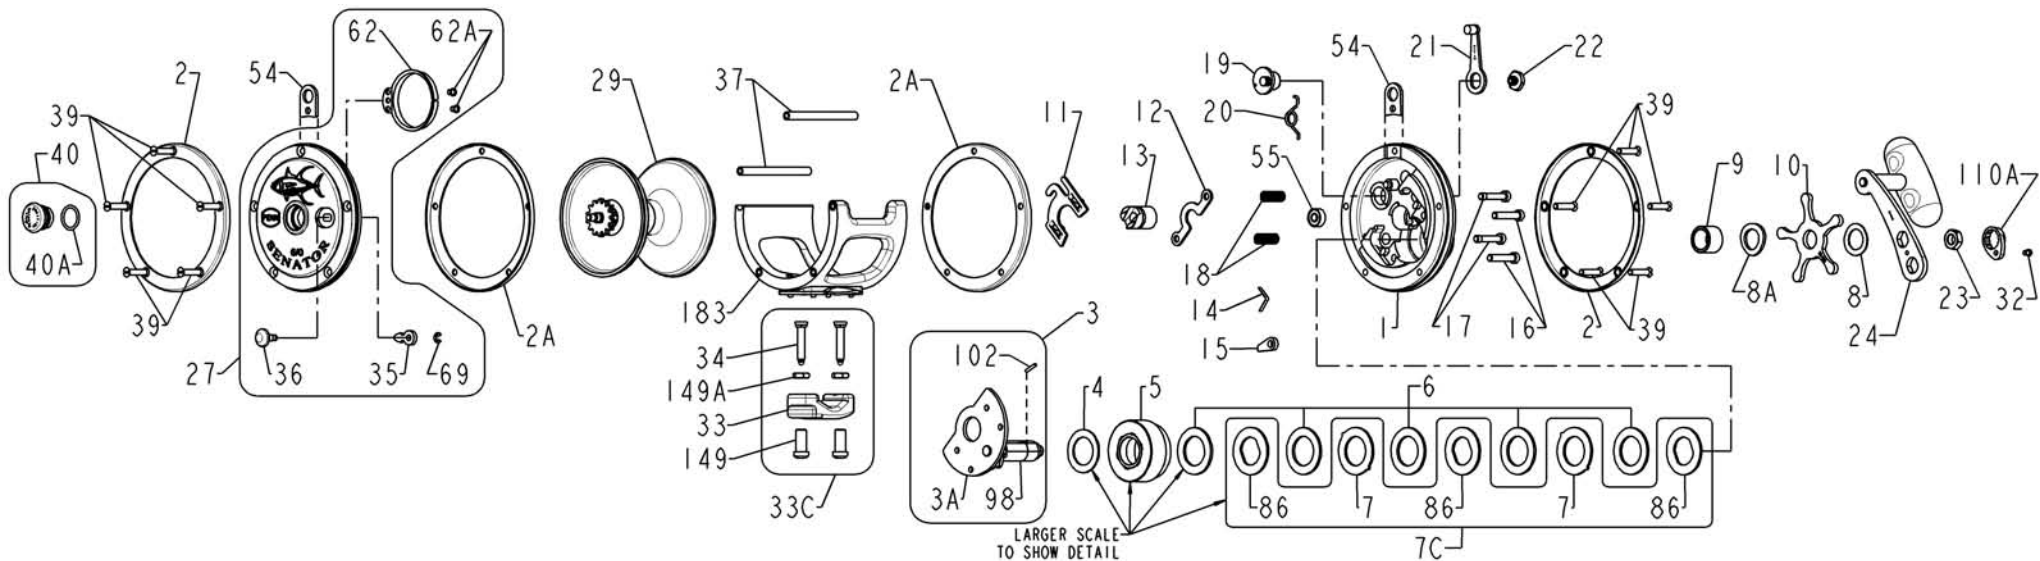

PENN PARTS LIST FOR MODEL 114L2

<u>KEY NO.</u>	<u>PART NO.</u>	<u>DESCRIPTION</u>
1	1197484	1-114L2 Right Side Plate
2	1180665	2N-114 Outer Side Ring(2 req.)
2A	1197490	2-114H2i Inner Side Ring (2 req.)
3	1197501	3-114L2 Bridge Assembly
3A	1197502	3-114-1 Bridge Sub-Assembly
4	1180765	4-114 Fiber Washer
5	1180846	5-114 Main Gear
6	1180910	6-114 Drag Washer (5 req.)
7	1181010	7-114 Metal Ear Drag Washer (2 req.)
7C	1199897	7C-114L2 Drag Washer Set
8	1181067	8-114 Tension Spring
8A	1181068	8-115 Tension Spring
9	1197508	9-114L2 Spacing Sleeve
10	1181185	10-114 Star Drag Wheel
11	1181234	11-114 Eccentric Jack
12	1181262	12-114 Pinion Yoke
13	1181321	13-114 Pinion
14	1181395	14-114 Dog Spring
15	1181437	15-114 Dog
16	1181572	16-114 Lower Bridge Screw (2 req.)
17	1181596	17-114 Upper Bridge Screw (2 req.)
18	1181618	18-114 Clutch Spring (2 req.)
19	1181664	19-114 Eccentric
20	1181766	20-114 Eccentric Spring
21	1181845	21-114 Eccentric Lever
22	1197514	22-114H2 Eccentric Screw