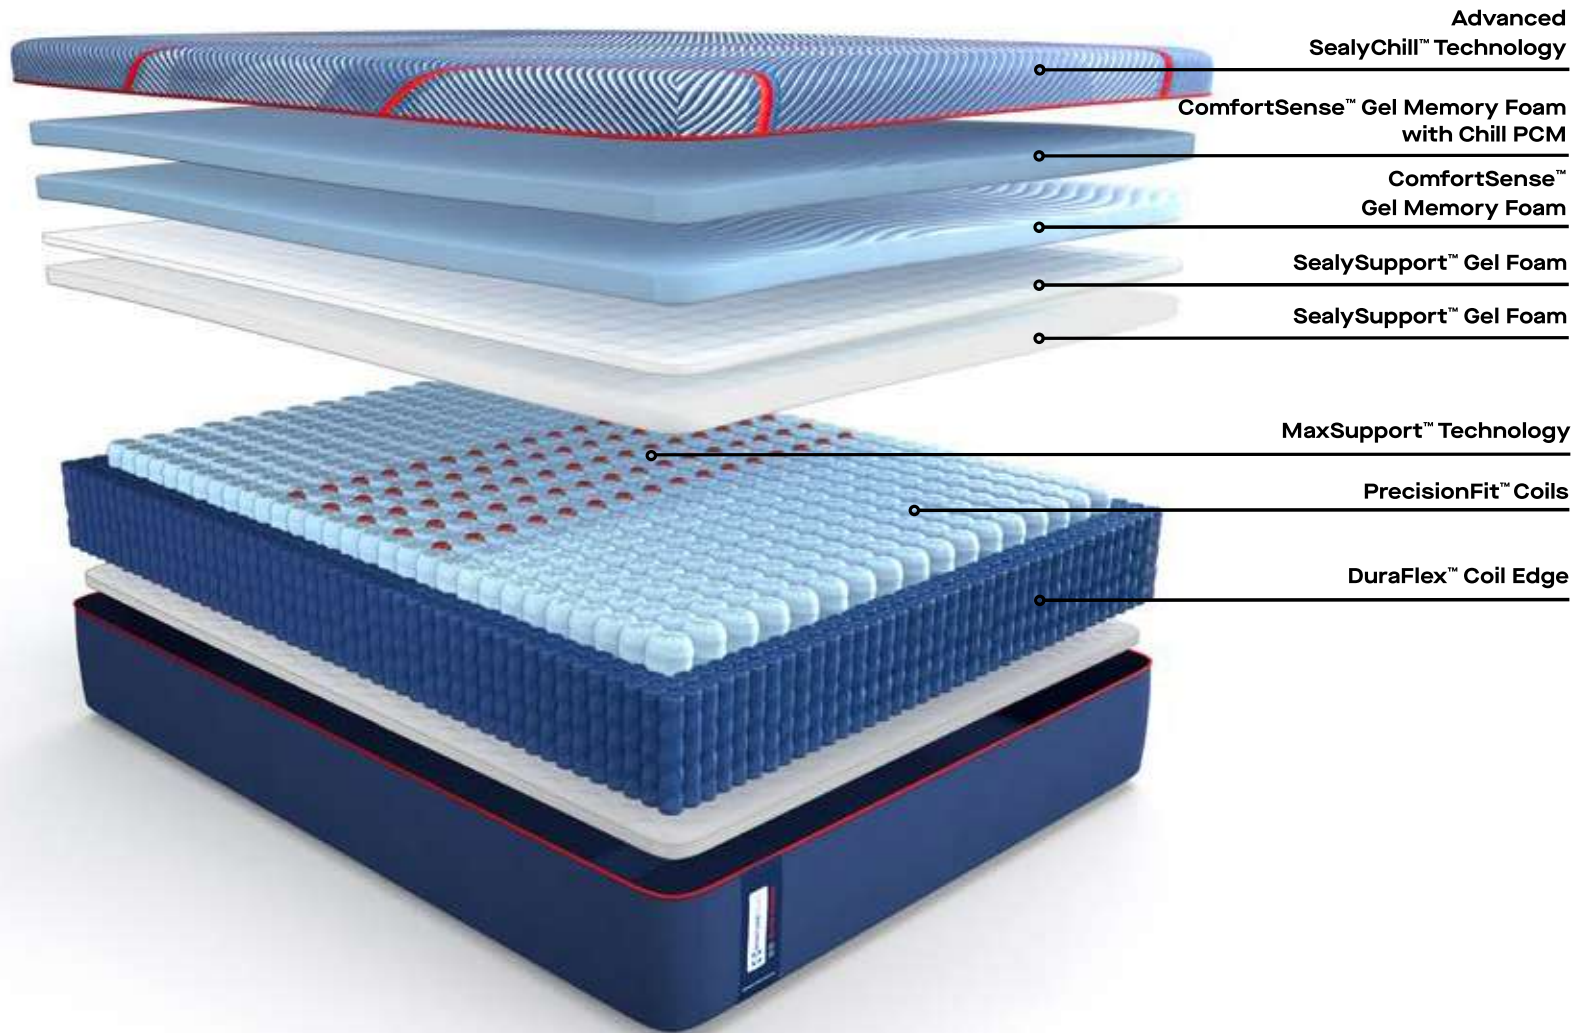

# SOFT

HYBRID | 14.25" PROFILE

# ELITE

HIGH POINT II

### COVER

Surface-Guard Technology™ + MoistureProtect™