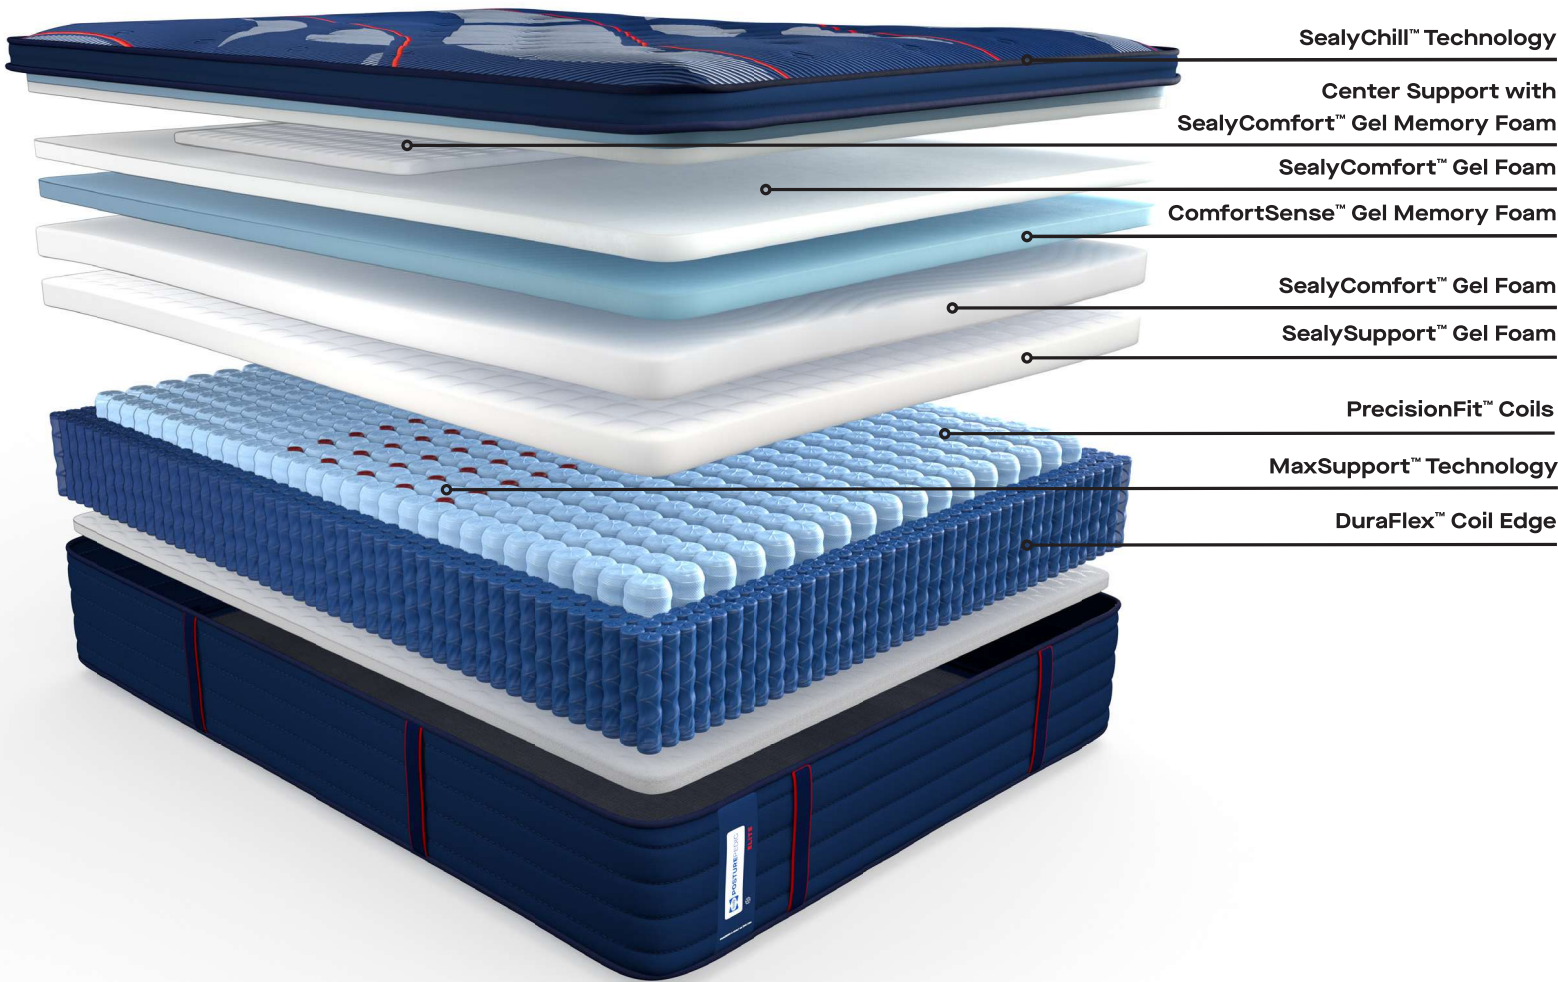

MEDIUM

EURO PILLOW TOP | 16" PROFILE

ELITE BRENHAM II

COVER

Surface-Guard Technology™
+ MoistureProtect™

COOLING

SealyChill™ Technology

CENTER SUPPORT

PrecisionFit™ Coils +
MaxSupport™ Technology

EDGE

DuraFlex™ Coil Edge