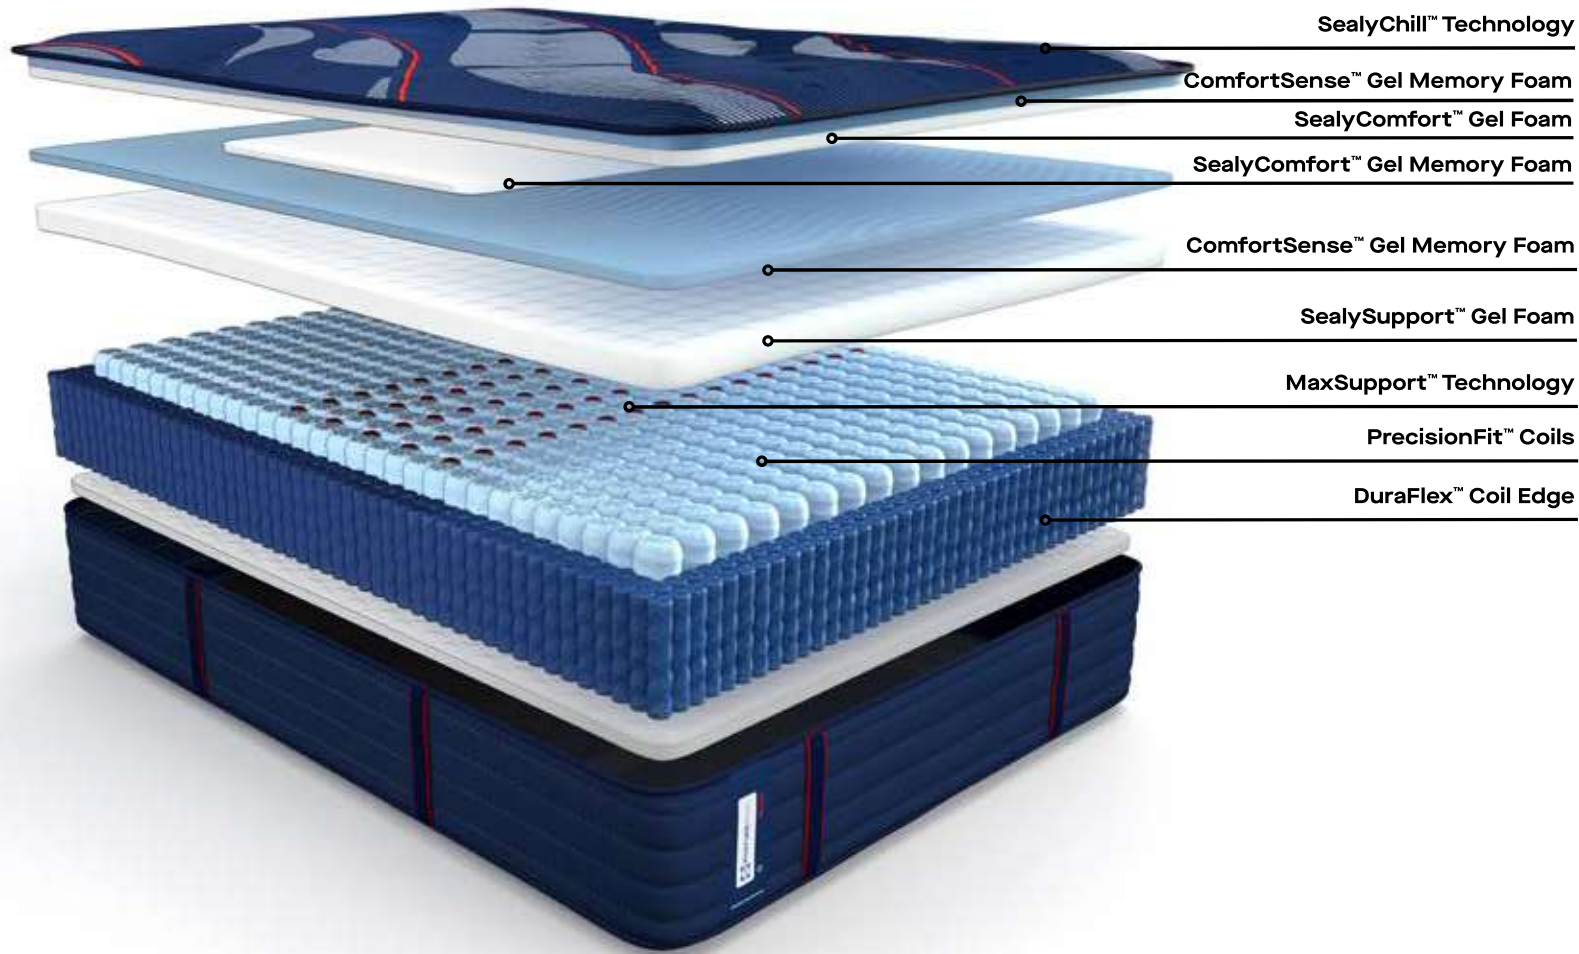

MEDIUM

TIGHT TOP | 14.75" PROFILE

ELITE BRENHAM II

COVER

Surface-Guard Technology™
+ MoistureProtect™

COOLING

SealyChill™ Technology

CENTER SUPPORT

PrecisionFit™ Coils +
MaxSupport™ Technology

EDGE

DuraFlex™ Coil Edge