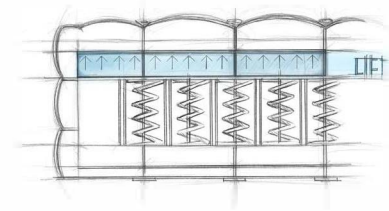

THE ORIGINAL PATENTED AIRELOOM LIFT™

At the core of every Aireloom mattress is the Original Patented Aireloom Lift™, a natural chamber between the springs and comfort layers that promote airflow and responsiveness for a cooler night's sleep. Paired with hand-layered premium materials, the mattress adapts to your body to relieve pressure and enhance support. The result is an elevated sleep experience that can only be described as a lift.