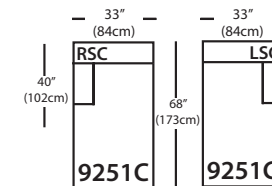

9251C - LSC
9251C - RSC