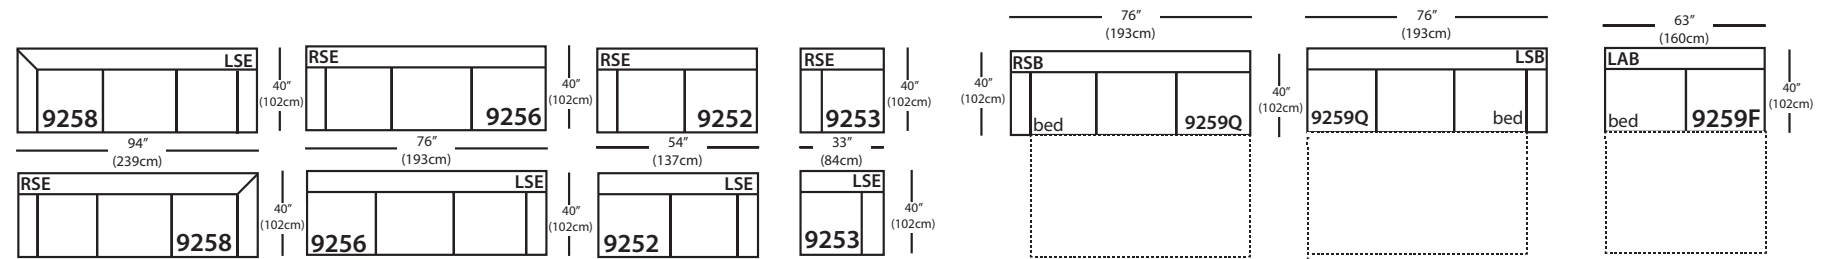

9258 - LSE
9258 - RSE

9256 - LSE
9256 - RSE

9252 - LSE
9252 - RSE

9253 - LSE
9253 - RSE

9259Q - LSB
9259Q - RSB

9259F - LAB