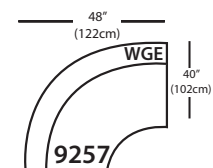

## F139Q-000 Queen Sleeper

L84" x D40" x H38"

Seat Height: 21" Seat Depth: 21" Arm Height: 25" Width Between Arms: 67"

### Sectional Pieces

9258 - LSE  
9258 - RSE

9256 - LSE  
9256 - RSE

9252 - LSE  
9252 - RSE

9253 - LSE  
9253 - RSE

9259Q - LSB  
9259Q - RSB

9259F - LAB

9254 - LAL