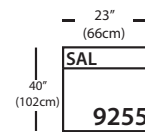

Dalton

F130-000 Sofa

L84" x D40" x H38"

F139Q-000 Queen Sleeper

L84" x D40" x H38"

Seat Height: 21" Seat Depth: 21" Arm Height: 25" Width Between Arms: 67"

Also Available:

F13-000 Chair Ottoman: L36" x D25" x H18"

(Two pieces includes chaise cushion top and base)

Brentwood Sectional

Sectional Pieces

9255 - SAL