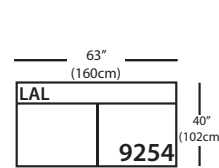

## F139Q-000 Queen Sleeper

L84" x D40" x H38"

Seat Height: 21" Seat Depth: 21" Arm Height: 25" Width Between Arms: 67"

### Also Available:

F133-000 Loveseat: L63" x D40" x H38"

F131-000 Chair: L45" x D40" x H38"

F134-000 Chair: L39" x D40" x H38"

F13-000 Chair Ottoman: L36" x D25" x H18"

F135-000 Chaise Ottoman:

L29" x D54" x H20"

### Sectional Pieces

9258 - LSE  
9258 - RSE

9256 - LSE  
9256 - RSE

9252 - LSE  
9252 - RSE

9253 - LSE  
9253 - RSE

9259Q - LSB  
9259Q - RSB

9259F - LAB

9254 - LAL