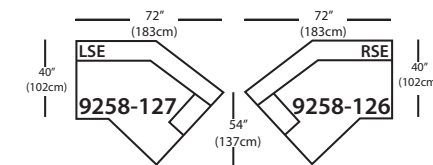

9258-127 - LSE
9258-126 - RSE