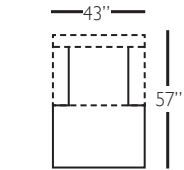

P604-085
Chair 1/2
Chaise Ottoman