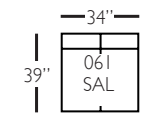

Overall Height 37" • Seat Height 22" • Seat Depth 23" • Arm Height 26"

## sectional group pieces

P604-118 - RSE  
P604-119 - LSE

P604-114 - RSE  
P604-115 - LSE

P604-110 - RSC  
P604-111 - LSC

P604-061 - SAL

P604-041 - LAL

Overall Height 37" • Seat Height 22" • Seat Depth 23" • Arm Height 26"

P604-SLIP-075  
Ottoman

Overall Height 37" • Seat Height 22" • Seat Depth 23" • Arm Height 26"

## sectional group pieces

P604-SLIP-118 - RSE  
P604-SLIP-119 - LSE

P604-SLIP-114 - RSE  
P604-SLIP-115 - LSE

P604-SLIP-110 - RSC  
P604-SLIP-111 - LSC

P604-SLIP-061 - SAL

P604-SLIP-041 - LAL

Overall Height 37" • Seat Height 22" • Seat Depth 23" • Arm Height 26"