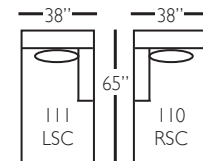

Overall Height 37" • Seat Height 22" • Seat Depth 23" • Arm Height 26"

## sectional group pieces

P604-118 - RSE  
P604-119 - LSE

P604-114 - RSE  
P604-115 - LSE

P604-110 - RSC  
P604-111 - LSC

P604-061 - SAL

P604-041 - LAL

Overall Height 37" • Seat Height 22" • Seat Depth 23" • Arm Height 26"

P604-SLIP-075  
Ottoman

Overall Height 37" • Seat Height 22" • Seat Depth 23" • Arm Height 26"

## sectional group pieces

P604-SLIP-118 - RSE  
P604-SLIP-119 - LSE

P604-SLIP-114 - RSE  
P604-SLIP-115 - LSE

P604-SLIP-110 - RSC  
P604-SLIP-111 - LSC

P604-SLIP-061 - SAL

P604-SLIP-041 - LAL

Overall Height 37" • Seat Height 22" • Seat Depth 23" • Arm Height 26"