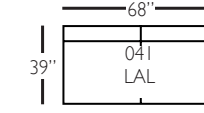

Overall Height 37" • Seat Height 22" • Seat Depth 23" • Arm Height 26"

## sectional group pieces

P604-118 - RSE  
P604-119 - LSE

P604-114 - RSE  
P604-115 - LSE

P604-110 - RSC  
P604-111 - LSC

P604-061 - SAL

P604-041 - LAL

Overall Height 37" • Seat Height 22" • Seat Depth 23" • Arm Height 26"