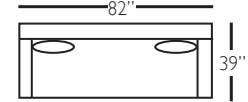

P604-022
Bench Cushion
Sofa