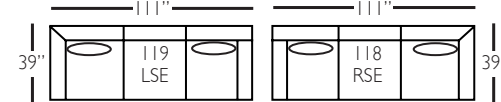

## sofa group pieces

P604-002  
2 Cushion Sofa

P604-022  
Bench Cushion  
Sofa

P604-068  
Chair 1/2

P604-085  
Chair 1/2  
Chaise Ottoman

P604-003  
2 Cushion Sofa

P604-033  
Bench Cushion  
Sofa

P604-075  
Ottoman

Overall Height 37" • Seat Height 22" • Seat Depth 23" • Arm Height 26"

## sectional group pieces

P604-118 - RSE  
P604-119 - LSE

P604-114 - RSE  
P604-115 - LSE

P604-110 - RSC  
P604-111 - LSC

P604-061 - SAL

P604-041 - LAL

Overall Height 37" • Seat Height 22" • Seat Depth 23" • Arm Height 26"