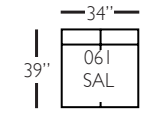

Overall Height 37" • Seat Height 22" • Seat Depth 23" • Arm Height 26"

## sectional group pieces

P604-118 - RSE  
P604-119 - LSE

P604-114 - RSE  
P604-115 - LSE

P604-110 - RSC  
P604-111 - LSC

P604-061 - SAL

P604-041 - LAL

Overall Height 37" • Seat Height 22" • Seat Depth 23" • Arm Height 26"