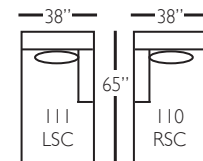

## sectional group pieces

P604-118 - RSE  
P604-119 - LSE

P604-114 - RSE  
P604-115 - LSE

P604-110 - RSC  
P604-111 - LSC

P604-061 - SAL

P604-041 - LAL

Overall Height 37" • Seat Height 22" • Seat Depth 23" • Arm Height 26"

## sofa group pieces

P604-SLIP-002  
2 Cushion Sofa

P604-SLIP-022  
Bench Cushion  
Sofa

P604-SLIP-068  
Chair 1/2

P604-SLIP-085  
Chair 1/2  
Chaise Ottoman

P604-SLIP-003  
2 Cushion Sofa

P604-SLIP-033  
Bench Cushion  
Sofa

P604-SLIP-075  
Ottoman

Overall Height 37" • Seat Height 22" • Seat Depth 23" • Arm Height 26"

## sectional group pieces

P604-SLIP-118 - RSE  
P604-SLIP-119 - LSE

P604-SLIP-114 - RSE  
P604-SLIP-115 - LSE

P604-SLIP-110 - RSC  
P604-SLIP-111 - LSC

P604-SLIP-061 - SAL

P604-SLIP-041 - LAL

Overall Height 37" • Seat Height 22" • Seat Depth 23" • Arm Height 26"