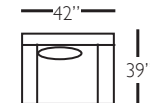

P604-SLIP-068
Chair 1/2