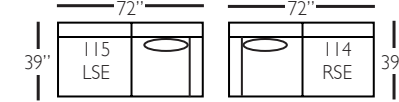

## sofa group pieces

P604-002  
2 Cushion Sofa

P604-022  
Bench Cushion  
Sofa

P604-068  
Chair 1/2

P604-085  
Chair 1/2  
Chaise Ottoman

P604-003  
2 Cushion Sofa

P604-033  
Bench Cushion  
Sofa

P604-075  
Ottoman

Overall Height 37" • Seat Height 22" • Seat Depth 23" • Arm Height 26"

## sectional group pieces

P604-118 - RSE  
P604-119 - LSE

P604-114 - RSE  
P604-115 - LSE

P604-110 - RSC  
P604-111 - LSC

P604-061 - SAL

P604-041 - LAL

Overall Height 37" • Seat Height 22" • Seat Depth 23" • Arm Height 26"