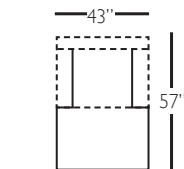

P604-SLIP-085
Chair 1/2
Chaise Ottoman