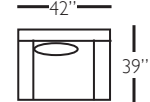

P604-068
Chair 1/2