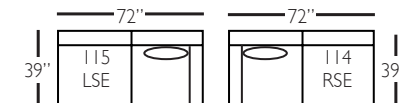

P604-SLIP-114 - RSE
P604-SLIP-115 - LSE