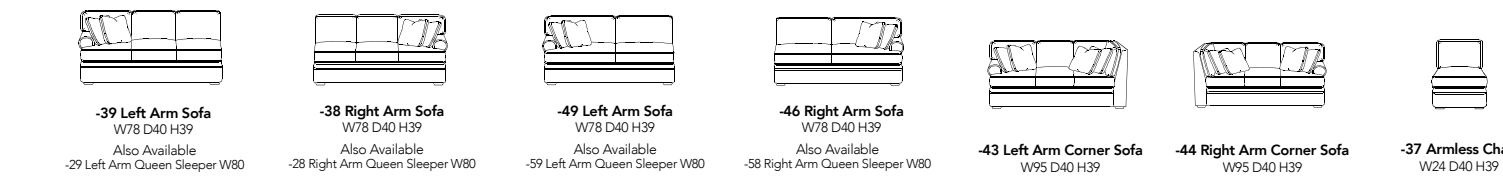

CUSTOM SELECT - SAMPLE SECTIONAL CONFIGURATIONS

CUSTOM SELECT - PRODUCT TYPES

CUSTOM SELECT - BUILD YOUR OWN PROGRAM

SELECT YOUR ARM 5 STYLES TO CHOOSE

Custom Select SKU Builder
ARM number selected is placed in first slot

SELECT YOUR BACK 4 STYLES TO CHOOSE

Custom Select SKU Builder
BACK number selected is placed in second slot

SELECT YOUR BASE 4 STYLES TO CHOOSE

Custom Select SKU Builder
BASE number selected is placed in third slot

Custom Select SKU Builder
Two digit TYPE number selected is placed in fourth and fifth slot

SELECT YOUR SEAT STYLE 2 STYLES TO CHOOSE

Custom Select SKU Builder
Seat Style letter selected is placed in sixth slot