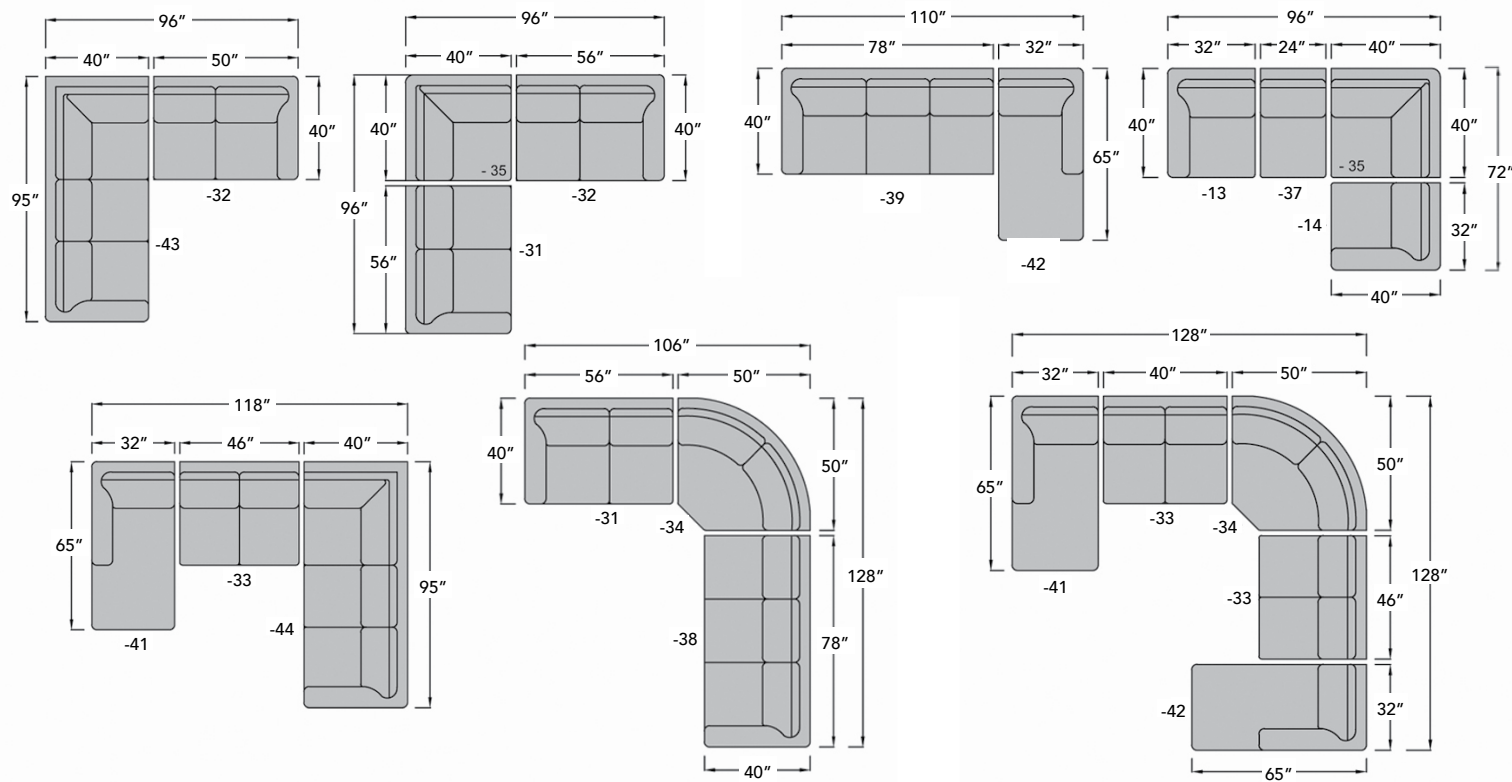

CUSTOM SELECT - SAMPLE SECTIONAL CONFIGURATIONS

CUSTOM SELECT - PRODUCT TYPES

CUSTOM SELECT - BUILD YOUR OWN PROGRAM

SELECT YOUR ARM 5 STYLES TO CHOOSE

Custom Select SKU Builder
ARM number selected is placed in first slot

SELECT YOUR BACK 4 STYLES TO CHOOSE

Custom Select SKU Builder
BACK number selected is placed in second slot

SELECT YOUR BASE 4 STYLES TO CHOOSE

Custom Select SKU Builder
BASE number selected is placed in third slot

SELECT YOUR TYPE OVER 36 TYPES TO CHOOSE

see list at right

- | | | |
|----------------------------------|---------------------------------|----------------------|
| 83 Small Sofa (3 over 3) | 31 LAF Loveseat | 35 Corner |
| 86 Medium Sofa (3 over 3) | 32 RAF Loveseat | 13 LAF One Arm Chair |
| 87 Large Sofa (3 over 3) | 38 RAF Sofa (3 over 3) | 14 RAF One Arm Chair |
| 88 Grande Sofa (3 over 3) | 39 LAF Sofa (3 over 3) | |
| 63 Small Sofa (2 over 2) | 46 RAF Sofa (2 over 2) | |
| 66 Medium Sofa (2 over 2) | 49 LAF Sofa (2 over 2) | |
| 67 Large Sofa (2 over 2) | 28 RAF Queen Sleeper (3 over 3) | |
| 68 Grande Sofa (2 over 2) | 29 LAF Queen Sleeper (3 over 3) | |
| 85 Loveseat | 58 RAF Queen Sleeper (2 over 2) | |
| 81 Chair and 1/2 | 59 LAF Queen Sleeper (2 over 2) | |
| 84 Chair | 43 LAF Corner Sofa (3 over 3) | |
| 80 Ottoman | 44 RAF Corner Sofa (3 over 3) | |
| 82 Large Ottoman | 34 Quarter Round | |
| 79 Sml. Full Sleeper (3 over 3) | 33 Armless Loveseat | |
| 89 Med. Queen Sleeper (3 over 3) | 37 Armless Chair | |
| A8 Sml. Full Sleeper (2 over 2) | 41 LAF Chaise | |
| 69 Med. Queen Sleeper (2 over 2) | 42 RAF Chaise | |

Custom Select SKU Builder
Two digit TYPE number selected is placed in fourth and fifth slot

SELECT YOUR SEAT STYLE 2 STYLES TO CHOOSE

Custom Select SKU Builder
Seat Style letter selected is placed in sixth slot