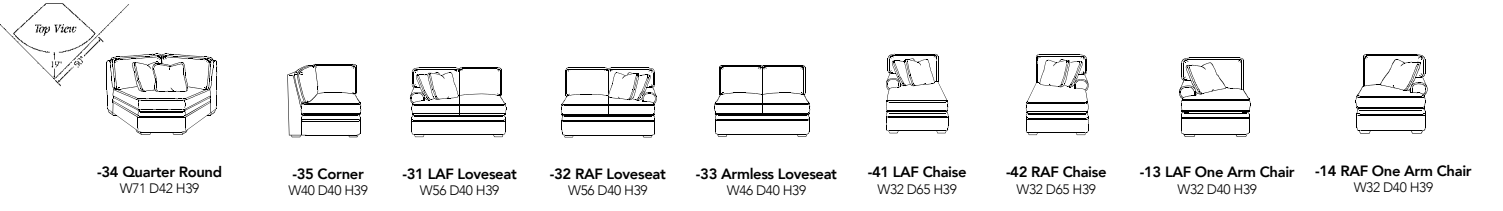

CUSTOM SELECT - SAMPLE SECTIONAL CONFIGURATIONS

CUSTOM SELECT - PRODUCT TYPES

CUSTOM SELECT - BUILD YOUR OWN PROGRAM

SELECT YOUR ARM 5 STYLES TO CHOOSE

Custom Select SKU Builder
ARM number selected is placed in first slot

SELECT YOUR BACK 4 STYLES TO CHOOSE

Custom Select SKU Builder
BACK number selected is placed in second slot

SELECT YOUR BASE 4 STYLES TO CHOOSE

Custom Select SKU Builder
BASE number selected is placed in third slot

SELECT YOUR TYPE OVER 36 TYPES TO CHOOSE

see list at right

- | | | |
|----------------------------------|---------------------------------|----------------------|
| 83 Small Sofa (3 over 3) | 31 LAF Loveseat | 35 Corner |
| 86 Medium Sofa (3 over 3) | 32 RAF Loveseat | 13 LAF One Arm Chair |
| 87 Large Sofa (3 over 3) | 38 RAF Sofa (3 over 3) | 14 RAF One Arm Chair |
| 88 Grande Sofa (3 over 3) | 39 LAF Sofa (3 over 3) | |
| 63 Small Sofa (2 over 2) | 46 RAF Sofa (2 over 2) | |
| 66 Medium Sofa (2 over 2) | 49 LAF Sofa (2 over 2) | |
| 67 Large Sofa (2 over 2) | 28 RAF Queen Sleeper (3 over 3) | |
| 68 Grande Sofa (2 over 2) | 29 LAF Queen Sleeper (3 over 3) | |
| 85 Loveseat | 58 RAF Queen Sleeper (2 over 2) | |
| 81 Chair and 1/2 | 59 LAF Queen Sleeper (2 over 2) | |
| 84 Chair | 43 LAF Corner Sofa (3 over 3) | |
| 80 Ottoman | 44 RAF Corner Sofa (3 over 3) | |
| 82 Large Ottoman | 34 Quarter Round | |
| 79 Sml. Full Sleeper (3 over 3) | 33 Armless Loveseat | |
| 89 Med. Queen Sleeper (3 over 3) | 37 Armless Chair | |
| A8 Sml. Full Sleeper (2 over 2) | 41 LAF Chaise | |
| 69 Med. Queen Sleeper (2 over 2) | 42 RAF Chaise | |

Custom Select SKU Builder
Two digit TYPE number selected is placed in fourth and fifth slot

SELECT YOUR SEAT STYLE 2 STYLES TO CHOOSE

Custom Select SKU Builder
Seat Style letter selected is placed in sixth slot