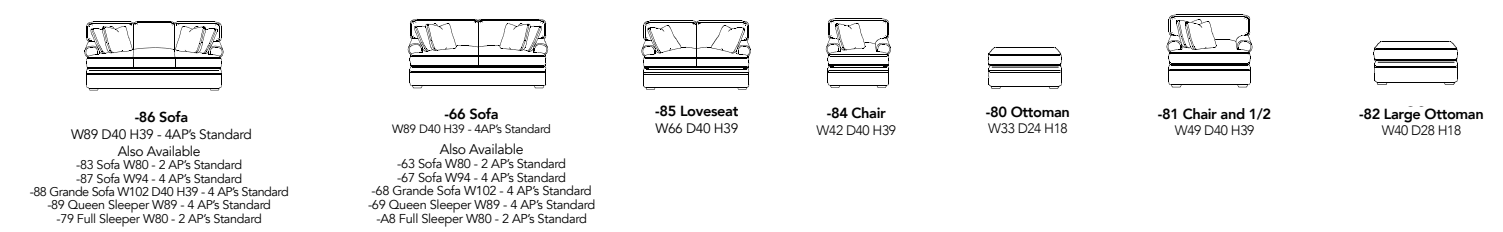

CUSTOM SELECT - SAMPLE SECTIONAL CONFIGURATIONS

CUSTOM SELECT - PRODUCT TYPES

CUSTOM SELECT - BUILD YOUR OWN PROGRAM

SELECT YOUR ARM 5 STYLES TO CHOOSE

Custom Select SKU Builder
ARM number selected is placed in first slot

SELECT YOUR BACK 4 STYLES TO CHOOSE

Custom Select SKU Builder
BACK number selected is placed in second slot

SELECT YOUR BASE 4 STYLES TO CHOOSE

Custom Select SKU Builder
BASE number selected is placed in third slot

Custom Select SKU Builder
Two digit TYPE number selected is placed in fourth and fifth slot

SELECT YOUR SEAT STYLE 2 STYLES TO CHOOSE

Custom Select SKU Builder
Seat Style letter selected is placed in sixth slot