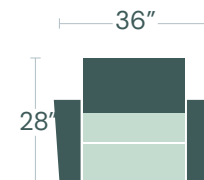

FLARE SWIVEL CHAIR S114216XXX