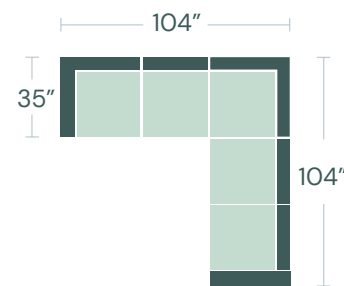

3 PC TUXEDO SOFA, ARMLESS, RAF BUMPER

[re]Formation

[re]Formation is a modular seating system designed for maximum flexibility. Made to work with your space today and transition to your next home, this collection can be rearranged again and again to make the most of any space. High-quality materials and innovative furniture design meet to create a dynamic, high-performance line that adjusts to your room size.

*POPULAR CONFIGURATIONS

9 PC CORNER, ARMLESS, CORNER, ARMLESS X 3, CORNER ARMLESS, OTTOMAN

5 PC TRACK LAF CHAIR, ARMLESS, CORNER, ARMLESS, TRACK RAF CHAIR

TUXEDO SOFA S114070XXX

CORNER S114015XXX

ARMLESS S114010XXX