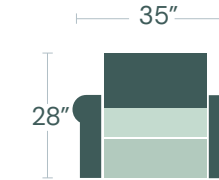

*POPULAR CONFIGURATIONS

9 PC CORNER, ARMLESS, CORNER, ARMLESS X 3, CORNER ARMLESS, OTTOMAN

5 PC TRACK LAF CHAIR, ARMLESS, CORNER, ARMLESS, TRACK RAF CHAIR

TUXEDO SOFA S114070XXX

CORNER S114015XXX

ARMLESS S114010XXX

RAF BUMPER S114013RFX

LAF BUMPER S114013LFX

OTTOMAN S114034XXX

TRACK LAF CHAIR S114104LFX

TRACK RAF CHAIR S114104RFX

ROLL LAF CHAIR S114304LFX

ROLL RAF CHAIR S114304RFX

FLARE LAF CHAIR S114204LFX

FLARE RAF CHAIR S114204RFX

TRACK SWIVEL CHAIR S114116XXX

FLARE SWIVEL CHAIR S114216XXX

ROLL SWIVEL CHAIR S114316XXX

*ALL DIMENSIONS ARE APPROXIMATE