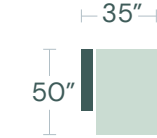

LAF BUMPER S114013LFX