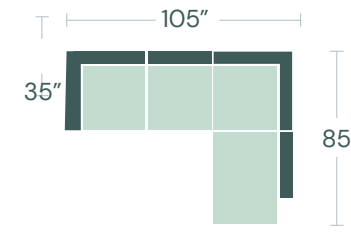

JONATHAN LOUIS

*POPULAR CONFIGURATIONS CONT.

4 PC OTTOMAN, ARMLESS, CORNER, OTTOMAN

2 PC TUXEDO SOFA, RAF BUMPER

3 PC TUXEDO SOFA, ARMLESS, CORNER

5 PC TUX SOFA, ARMLESS X 2, CORNER, RAF BUMPER

4 PC FLARE LAF CHAIR, ARMLESS, CORNER, RAF BUMPER

3 PC TUXEDO SOFA, ARMLESS, RAF BUMPER

[re]Formation

[re]Formation is a modular seating system designed for maximum flexibility. Made to work with your space today and transition to your next home, this collection can be rearranged again and again to make the most of any space. High-quality materials and innovative furniture design meet to create a dynamic, high-performance line that adjusts to your room size.

*POPULAR CONFIGURATIONS

9 PC CORNER, ARMLESS, CORNER, ARMLESS X 3, CORNER ARMLESS, OTTOMAN

5 PC TRACK LAF CHAIR, ARMLESS, CORNER, ARMLESS, TRACK RAF CHAIR

TUXEDO SOFA S114070XXX

CORNER S114015XXX

ARMLESS S114010XXX