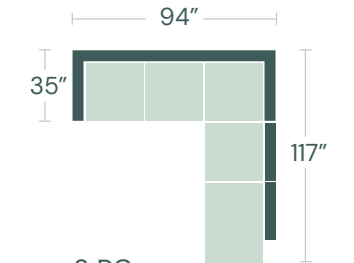

JONATHAN LOUIS

*POPULAR CONFIGURATIONS CONT.

4 PC OTTOMAN, ARMLESS, CORNER, OTTOMAN

2 PC TUXEDO SOFA, RAF BUMPER

3 PC TUXEDO SOFA, ARMLESS, CORNER

5 PC TUX SOFA, ARMLESS X 2, CORNER, RAF BUMPER

4 PC FLARE LAF CHAIR, ARMLESS, CORNER, RAF BUMPER

*POPULAR CONFIGURATIONS

9 PC CORNER, ARMLESS, CORNER, ARMLESS X 3, CORNER ARMLESS, OTTOMAN

5 PC TRACK LAF CHAIR, ARMLESS, CORNER, ARMLESS, TRACK RAF CHAIR

TUXEDO SOFA S114070XXX

CORNER S114015XXX

ARMLESS S114010XXX