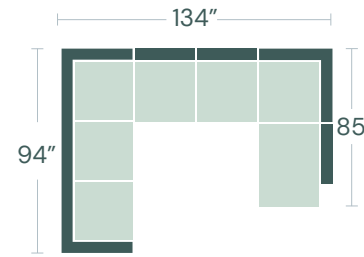

JONATHAN LOUIS

*POPULAR CONFIGURATIONS CONT.

4 PC OTTOMAN, ARMLESS, CORNER, OTTOMAN

2 PC TUXEDO SOFA, RAF BUMPER

3 PC TUXEDO SOFA, ARMLESS, CORNER

5 PC TUX SOFA, ARMLESS X 2, CORNER, RAF BUMPER

4 PC FLARE LAF CHAIR, ARMLESS, CORNER, RAF BUMPER

*POPULAR CONFIGURATIONS

9 PC CORNER, ARMLESS, CORNER, ARMLESS X 3, CORNER ARMLESS, OTTOMAN

5 PC TRACK LAF CHAIR, ARMLESS, CORNER, ARMLESS, TRACK RAF CHAIR

TUXEDO SOFA S114070XXX

CORNER S114015XXX

ARMLESS S114010XXX