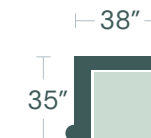

*POPULAR CONFIGURATIONS

9 PC CORNER, ARMLESS, CORNER, ARMLESS X 3, CORNER ARMLESS, OTTOMAN

5 PC TRACK LAF CHAIR, ARMLESS, CORNER, ARMLESS, TRACK RAF CHAIR

TUXEDO SOFA S114070XXX

CORNER S114015XXX

ARMLESS S114010XXX

RAF BUMPER S114013RFX

LAF BUMPER S114013LFX

OTTOMAN S114034XXX

TRACK LAF CHAIR S114104LFX

TRACK RAF CHAIR S114104RFX

ROLL LAF CHAIR S114304LFX

ROLL RAF CHAIR S114304RFX

FLARE LAF CHAIR S114204LFX