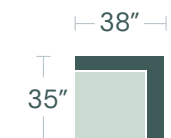

*POPULAR CONFIGURATIONS

9 PC CORNER, ARMLESS, CORNER, ARMLESS X 3, CORNER ARMLESS, OTTOMAN

5 PC TRACK LAF CHAIR, ARMLESS, CORNER, ARMLESS, TRACK RAF CHAIR

TUXEDO SOFA S114070XXX

CORNER S114015XXX

ARMLESS S114010XXX

RAF BUMPER S114013RFX

LAF BUMPER S114013LFX

OTTOMAN S114034XXX

TRACK LAF CHAIR S114104LFX

TRACK RAF CHAIR S114104RFX

ROLL LAF CHAIR S114304LFX

ROLL RAF CHAIR S114304RFX

FLARE LAF CHAIR S114204LFX