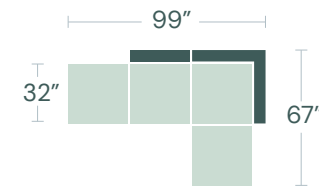

JONATHAN LOUIS

*POPULAR CONFIGURATIONS CONT.

4 PC OTTOMAN, ARMLESS, CORNER, OTTOMAN

2 PC TUXEDO SOFA, RAF BUMPER

3 PC TUXEDO SOFA, ARMLESS, CORNER

5 PC TUX SOFA, ARMLESS X 2, CORNER, RAF BUMPER

4 PC FLARE LAF CHAIR, ARMLESS, CORNER, RAF BUMPER

3 PC TUXEDO SOFA, ARMLESS, RAF BUMPER

[re]Formation

[re]Formation is a modular seating system designed for maximum flexibility. Made to work with your space today and transition to your next home, this collection can be rearranged again and again to make the most of any space. High-quality materials and innovative furniture design meet to create a dynamic, high-performance line that adjusts to your room size.