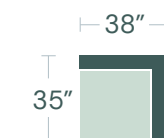

*POPULAR CONFIGURATIONS

9 PC CORNER, ARMLESS, CORNER, ARMLESS X 3, CORNER ARMLESS, OTTOMAN

5 PC TRACK LAF CHAIR, ARMLESS, CORNER, ARMLESS, TRACK RAF CHAIR

TUXEDO SOFA S114070XXX

CORNER S114015XXX

ARMLESS S114010XXX

RAF BUMPER S114013RFX

LAF BUMPER S114013LFX

OTTOMAN S114034XXX

TRACK LAF CHAIR S114104LFX

TRACK RAF CHAIR S114104RFX

ROLL LAF CHAIR S114304LFX

ROLL RAF CHAIR S114304RFX

FLARE LAF CHAIR S114204LFX