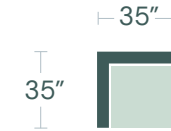

*POPULAR CONFIGURATIONS

9 PC CORNER, ARMLESS, CORNER, ARMLESS X 3, CORNER ARMLESS, OTTOMAN

5 PC TRACK LAF CHAIR, ARMLESS, CORNER, ARMLESS, TRACK RAF CHAIR

TUXEDO SOFA S114070XXX

CORNER S114015XXX

ARMLESS S114010XXX