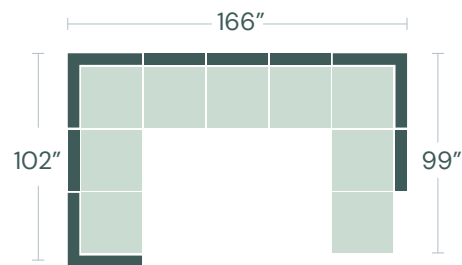

JONATHAN LOUIS

*POPULAR CONFIGURATIONS CONT.

4 PC OTTOMAN, ARMLESS, CORNER, OTTOMAN

2 PC TUXEDO SOFA, RAF BUMPER

3 PC TUXEDO SOFA, ARMLESS, CORNER

5 PC TUX SOFA, ARMLESS X 2, CORNER, RAF BUMPER

4 PC FLARE LAF CHAIR, ARMLESS, CORNER, RAF BUMPER

3 PC TUXEDO SOFA, ARMLESS, RAF BUMPER

[re]Formation

[re]Formation is a modular seating system designed for maximum flexibility. Made to work with your space today and transition to your next home, this collection can be rearranged again and again to make the most of any space. High-quality materials and innovative furniture design meet to create a dynamic, high-performance line that adjusts to your room size.

*POPULAR CONFIGURATIONS

9 PC CORNER, ARMLESS, CORNER, ARMLESS X 3, CORNER ARMLESS, OTTOMAN

5 PC TRACK LAF CHAIR, ARMLESS, CORNER, ARMLESS, TRACK RAF CHAIR

TUXEDO SOFA S114070XXX

CORNER S114015XXX

ARMLESS S114010XXX