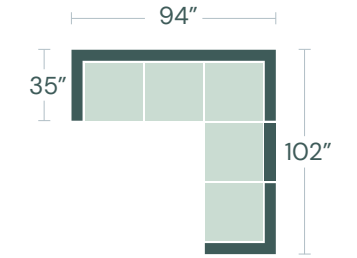

JONATHAN LOUIS

*POPULAR CONFIGURATIONS CONT.

4 PC OTTOMAN, ARMLESS, CORNER, OTTOMAN

2 PC TUXEDO SOFA, RAF BUMPER

3 PC TUXEDO SOFA, ARMLESS, CORNER

5 PC TUX SOFA, ARMLESS X 2, CORNER, RAF BUMPER

4 PC FLARE LAF CHAIR, ARMLESS, CORNER, RAF BUMPER

3 PC TUXEDO SOFA, ARMLESS, RAF BUMPER

[re]Formation

[re]Formation is a modular seating system designed for maximum flexibility. Made to work with your space today and transition to your next home, this collection can be rearranged again and again to make the most of any space. High-quality materials and innovative furniture design meet to create a dynamic, high-performance line that adjusts to your room size.

*POPULAR CONFIGURATIONS

9 PC CORNER, ARMLESS, CORNER, ARMLESS X 3, CORNER ARMLESS, OTTOMAN

5 PC TRACK LAF CHAIR, ARMLESS, CORNER, ARMLESS, TRACK RAF CHAIR

TUXEDO SOFA S114070XXX

CORNER S114015XXX

ARMLESS S114010XXX