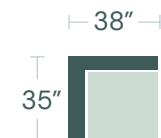

TRACK LAF CHAIR S114104LFX