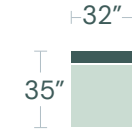

*POPULAR CONFIGURATIONS

9 PC CORNER, ARMLESS, CORNER, ARMLESS X 3, CORNER ARMLESS, OTTOMAN

5 PC TRACK LAF CHAIR, ARMLESS, CORNER, ARMLESS, TRACK RAF CHAIR

TUXEDO SOFA S114070XXX

CORNER S114015XXX

ARMLESS S114010XXX