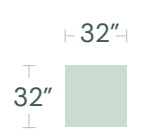

OTTOMAN S114034XXX