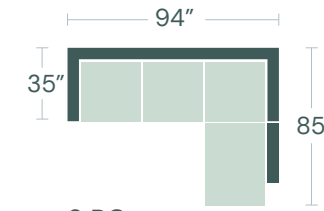

JONATHAN LOUIS

*POPULAR CONFIGURATIONS CONT.

4 PC OTTOMAN, ARMLESS, CORNER, OTTOMAN

2 PC TUXEDO SOFA, RAF BUMPER

3 PC TUXEDO SOFA, ARMLESS, CORNER

5 PC TUX SOFA, ARMLESS X 2, CORNER, RAF BUMPER

4 PC FLARE LAF CHAIR, ARMLESS, CORNER, RAF BUMPER

3 PC TUXEDO SOFA, ARMLESS, RAF BUMPER

[re]Formation

[re]Formation is a modular seating system designed for maximum flexibility. Made to work with your space today and transition to your next home, this collection can be rearranged again and again to make the most of any space. High-quality materials and innovative furniture design meet to create a dynamic, high-performance line that adjusts to your room size.

*POPULAR CONFIGURATIONS

9 PC CORNER, ARMLESS, CORNER, ARMLESS X 3, CORNER ARMLESS, OTTOMAN

5 PC TRACK LAF CHAIR, ARMLESS, CORNER, ARMLESS, TRACK RAF CHAIR

TUXEDO SOFA S114070XXX

CORNER S114015XXX

ARMLESS S114010XXX