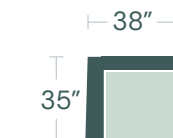

*POPULAR CONFIGURATIONS

9 PC CORNER, ARMLESS, CORNER, ARMLESS X 3, CORNER ARMLESS, OTTOMAN

5 PC TRACK LAF CHAIR, ARMLESS, CORNER, ARMLESS, TRACK RAF CHAIR

TUXEDO SOFA S114070XXX

CORNER S114015XXX

ARMLESS S114010XXX

RAF BUMPER S114013RFX

LAF BUMPER S114013LFX

OTTOMAN S114034XXX

TRACK LAF CHAIR S114104LFX

TRACK RAF CHAIR S114104RFX

ROLL LAF CHAIR S114304LFX

ROLL RAF CHAIR S114304RFX

FLARE LAF CHAIR S114204LFX