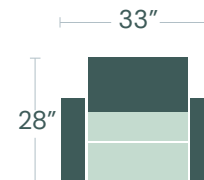

*POPULAR CONFIGURATIONS

9 PC CORNER, ARMLESS, CORNER, ARMLESS X 3, CORNER ARMLESS, OTTOMAN

5 PC TRACK LAF CHAIR, ARMLESS, CORNER, ARMLESS, TRACK RAF CHAIR

TUXEDO SOFA S114070XXX

CORNER S114015XXX

ARMLESS S114010XXX

RAF BUMPER S114013RFX

LAF BUMPER S114013LFX

OTTOMAN S114034XXX

TRACK LAF CHAIR S114104LFX

TRACK RAF CHAIR S114104RFX

ROLL LAF CHAIR S114304LFX

ROLL RAF CHAIR S114304RFX

FLARE LAF CHAIR S114204LFX

FLARE RAF CHAIR S114204RFX

TRACK SWIVEL CHAIR S114116XXX

FLARE SWIVEL CHAIR S114216XXX

ROLL SWIVEL CHAIR S114316XXX

*ALL DIMENSIONS ARE APPROXIMATE