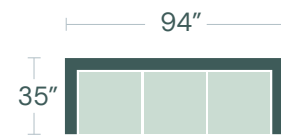

3 PC TUXEDO SOFA, ARMLESS, RAF BUMPER

[re]Formation

[re]Formation is a modular seating system designed for maximum flexibility. Made to work with your space today and transition to your next home, this collection can be rearranged again and again to make the most of any space. High-quality materials and innovative furniture design meet to create a dynamic, high-performance line that adjusts to your room size.

*POPULAR CONFIGURATIONS

9 PC CORNER, ARMLESS, CORNER, ARMLESS X 3, CORNER ARMLESS, OTTOMAN

5 PC TRACK LAF CHAIR, ARMLESS, CORNER, ARMLESS, TRACK RAF CHAIR

TUXEDO SOFA S114070XXX

CORNER S114015XXX

ARMLESS S114010XXX