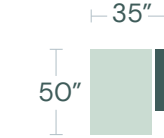

*POPULAR CONFIGURATIONS

9 PC CORNER, ARMLESS, CORNER, ARMLESS X 3, CORNER ARMLESS, OTTOMAN

5 PC TRACK LAF CHAIR, ARMLESS, CORNER, ARMLESS, TRACK RAF CHAIR

TUXEDO SOFA S114070XXX

CORNER S114015XXX

ARMLESS S114010XXX