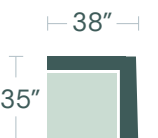

*POPULAR CONFIGURATIONS

9 PC CORNER, ARMLESS, CORNER, ARMLESS X 3, CORNER ARMLESS, OTTOMAN

5 PC TRACK LAF CHAIR, ARMLESS, CORNER, ARMLESS, TRACK RAF CHAIR

TUXEDO SOFA S114070XXX

CORNER S114015XXX

ARMLESS S114010XXX

RAF BUMPER S114013RFX

LAF BUMPER S114013LFX

OTTOMAN S114034XXX

TRACK LAF CHAIR S114104LFX

TRACK RAF CHAIR S114104RFX

ROLL LAF CHAIR S114304LFX

ROLL RAF CHAIR S114304RFX

FLARE LAF CHAIR S114204LFX