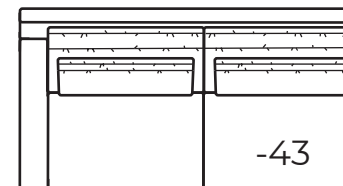

# 7200 TRACK COLLECTION

**-100 Sofa**  
Outside: 110W Inside: 96W  
COM: W

**-31 Corner**  
Outside: 45W Inside: 24W  
COM: M

**-51 Armless Chair**  
Outside: 39W Inside: 39W  
COM: I

**-43 Left Arm Loveseat**

**One Arm Chair**  
Outside: 85.5W  
Inside: 79W  
COM: R

**-42 Right Arm Loveseat**

**-65 Chottoman**  
39W x 39D x 17H  
COM: F

**-53 Left Arm Chair**

**One Arm Chair**  
Outside: 46.5W  
Inside: 40W  
COM: K

**-52 Right Arm Chair**

All dimensions are approximate and may vary due to the handcrafted nature of our products.

Overall Height	Overall Depth	Inside Depth	Arm Height	Seat Height	Seat Cushion
36	45	24	24	17	LD
Standard: Loose Pillow Back			One lumbar pillow per back cushion		
This collection is standard with Luxury Down (LD) cushion only. LD is a no-flip cushion featuring a high density foam core wrapped with fiber, feathers and down and sewn into a down-proof ticking.					