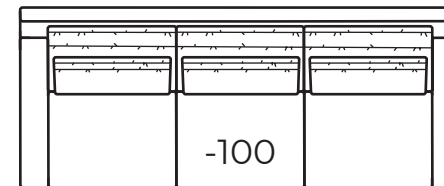

# 7200 TRACK COLLECTION

**-100 Sofa**  
Outside: 110W Inside: 96W  
COM: W

**-31 Corner**  
Outside: 45W Inside: 24W  
COM: M

**-51 Armless Chair**  
Outside: 39W Inside: 39W  
COM: I

**-43 Left Arm Loveseat**

**One Arm Chair**  
Outside: 85.5W  
Inside: 79W  
COM: R

**-42 Right Arm Loveseat**

**-65 Chottoman**  
39W x 39D x 17H  
COM: F

**-53 Left Arm Chair**

**One Arm Chair**  
Outside: 46.5W  
Inside: 40W  
COM: K

**-52 Right Arm Chair**

All dimensions are approximate and may vary due to the handcrafted nature of our products.

Overall Height	Overall Depth	Inside Depth	Arm Height	Seat Height	Seat Cushion
36	45	24	24	17	LD
Standard: Loose Pillow Back			One lumbar pillow per back cushion		
This collection is standard with Luxury Down (LD) cushion only. LD is a no-flip cushion featuring a high density foam core wrapped with fiber, feathers and down and sewn into a down-proof ticking.					