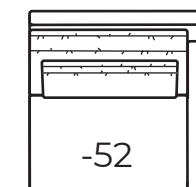

# 7200 TRACK COLLECTION

**-100 Sofa**  
Outside: 110W Inside: 96W  
COM: W

**-31 Corner**  
Outside: 45W Inside: 24W  
COM: M

**-51 Armless Chair**  
Outside: 39W Inside: 39W  
COM: I

**-43 Left Arm Loveseat**

**One Arm Chair**  
Outside: 85.5W  
Inside: 79W  
COM: R

**-42 Right Arm Loveseat**

**-65 Chottoman**  
39W x 39D x 17H  
COM: F

**-53 Left Arm Chair**

**One Arm Chair**  
Outside: 46.5W  
Inside: 40W  
COM: K

**-52 Right Arm Chair**

All dimensions are approximate and may vary due to the handcrafted nature of our products.

Overall Height	Overall Depth	Inside Depth	Arm Height	Seat Height	Seat Cushion
36	45	24	24	17	LD
Standard: Loose Pillow Back			One lumbar pillow per back cushion		
This collection is standard with Luxury Down (LD) cushion only. LD is a no-flip cushion featuring a high density foam core wrapped with fiber, feathers and down and sewn into a down-proof ticking.					