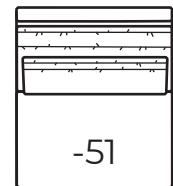

# 7200 TRACK COLLECTION

**-100 Sofa**  
Outside: 110W Inside: 96W  
COM: W

**-31 Corner**  
Outside: 45W Inside: 24W  
COM: M

**-51 Armless Chair**  
Outside: 39W Inside: 39W  
COM: I

**-43 Left Arm Loveseat**

**One Arm Chair**  
Outside: 85.5W  
Inside: 79W  
COM: R

**-42 Right Arm Loveseat**

**-65 Chottoman**  
39W x 39D x 17H  
COM: F

**-53 Left Arm Chair**

**One Arm Chair**  
Outside: 46.5W  
Inside: 40W  
COM: K

**-52 Right Arm Chair**

All dimensions are approximate and may vary due to the handcrafted nature of our products.

Overall Height	Overall Depth	Inside Depth	Arm Height	Seat Height	Seat Cushion
36	45	24	24	17	LD
Standard: Loose Pillow Back			One lumbar pillow per back cushion		
This collection is standard with Luxury Down (LD) cushion only. LD is a no-flip cushion featuring a high density foam core wrapped with fiber, feathers and down and sewn into a down-proof ticking.					