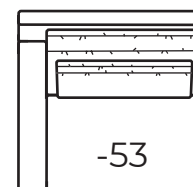

# 7200 TRACK COLLECTION

**-100 Sofa**  
Outside: 110W Inside: 96W  
COM: W

**-31 Corner**  
Outside: 45W Inside: 24W  
COM: M

**-51 Armless Chair**  
Outside: 39W Inside: 39W  
COM: I

**-43 Left Arm Loveseat**

**One Arm Chair**  
Outside: 85.5W  
Inside: 79W  
COM: R

**-42 Right Arm Loveseat**

**-65 Chottoman**  
39W x 39D x 17H  
COM: F

**-53 Left Arm Chair**

**One Arm Chair**  
Outside: 46.5W  
Inside: 40W  
COM: K

**-52 Right Arm Chair**

All dimensions are approximate and may vary due to the handcrafted nature of our products.

Overall Height	Overall Depth	Inside Depth	Arm Height	Seat Height	Seat Cushion
36	45	24	24	17	LD
Standard: Loose Pillow Back			One lumbar pillow per back cushion		
This collection is standard with Luxury Down (LD) cushion only. LD is a no-flip cushion featuring a high density foam core wrapped with fiber, feathers and down and sewn into a down-proof ticking.					