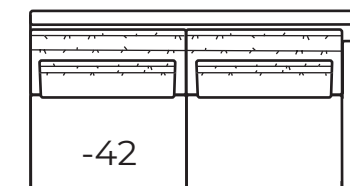

# 7200 TRACK COLLECTION

**-100 Sofa**  
Outside: 110W Inside: 96W  
COM: W

**-31 Corner**  
Outside: 45W Inside: 24W  
COM: M

**-51 Armless Chair**  
Outside: 39W Inside: 39W  
COM: I

**-43 Left Arm Loveseat**

**One Arm Chair**  
Outside: 85.5W  
Inside: 79W  
COM: R

**-42 Right Arm Loveseat**

**-65 Chottoman**  
39W x 39D x 17H  
COM: F

**-53 Left Arm Chair**

**One Arm Chair**  
Outside: 46.5W  
Inside: 40W  
COM: K

**-52 Right Arm Chair**

All dimensions are approximate and may vary due to the handcrafted nature of our products.

Overall Height	Overall Depth	Inside Depth	Arm Height	Seat Height	Seat Cushion
36	45	24	24	17	LD
Standard: Loose Pillow Back			One lumbar pillow per back cushion		
This collection is standard with Luxury Down (LD) cushion only. LD is a no-flip cushion featuring a high density foam core wrapped with fiber, feathers and down and sewn into a down-proof ticking.					