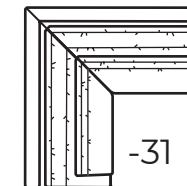

# 7200 TRACK COLLECTION

**-100 Sofa**  
Outside: 110W Inside: 96W  
COM: W

**-31 Corner**  
Outside: 45W Inside: 24W  
COM: M

**-51 Armless Chair**  
Outside: 39W Inside: 39W  
COM: I

**-43 Left Arm Loveseat**

**One Arm Chair**  
Outside: 85.5W  
Inside: 79W  
COM: R

**-42 Right Arm Loveseat**

**-65 Chottoman**  
39W x 39D x 17H  
COM: F

**-53 Left Arm Chair**

**One Arm Chair**  
Outside: 46.5W  
Inside: 40W  
COM: K

**-52 Right Arm Chair**

All dimensions are approximate and may vary due to the handcrafted nature of our products.

Overall Height	Overall Depth	Inside Depth	Arm Height	Seat Height	Seat Cushion
36	45	24	24	17	LD
Standard: Loose Pillow Back			One lumbar pillow per back cushion		
This collection is standard with Luxury Down (LD) cushion only. LD is a no-flip cushion featuring a high density foam core wrapped with fiber, feathers and down and sewn into a down-proof ticking.					