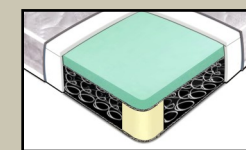

ADDITIONAL OPTIONS: CHOOSE YOUR QUEEN SLEEPER

ORTHO