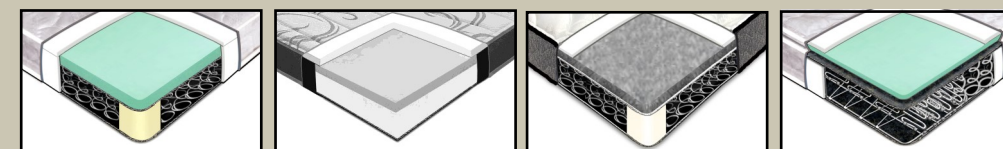

ADDITIONAL OPTIONS: CHOOSE YOUR QUEEN

ORTHO   MEMORY   PLUSH   COZY

* MANY SECTIONAL PIECES ALSO AVAILABLE
**WELT IS STANDARD. FOR NON-WELTED
PLEASE SPECIFY "OMIT WELT".