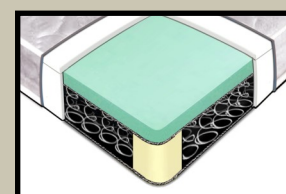

GREY WASH

WHITE TEAK WASH

HAMPTON WHITE

BLACK TEAK WASH

ROYAL OAK

VINTAGE SMOKE

ADDITIONAL OPTIONS: CHOOSE YOUR QUEEN SLEEPER

ORTHO