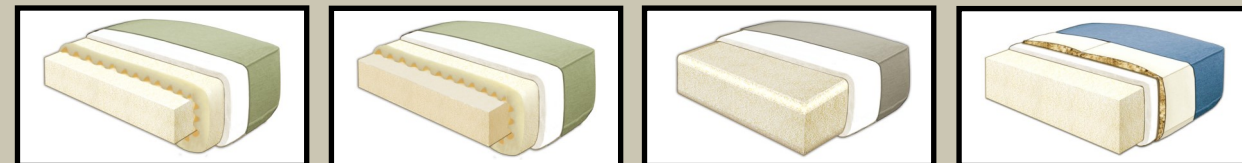

5 CHOOSE YOUR COMFORT

CONVO-LUX   FIRM-LUX   CLOUD-LUX   CLOUD-DOWN