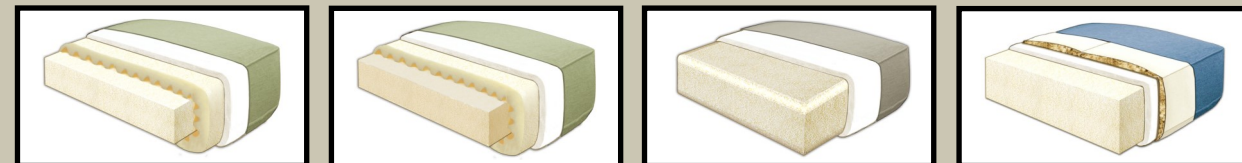

E

ESTATE SIZE

- LARSON ARM 80"
- ROLFE ARM 88"
- TAYLOR ARM 85"
- SLOAN ARM 85"
- FLAIR ARM 87"
- VOGUE ARM 87"

K

KING SIZE

- LARSON ARM 84"
- ROLFE ARM 92"
- TAYLOR ARM 89"
- SLOAN ARM 89"
- FLAIR ARM 91"
- VOGUE ARM 91"

3 CHOOSE YOUR SEATING

TWO OVER ONE

TWO OVER TWO

THREE OVER THREE

4 CHOOSE YOUR DEPTH & HEIGHT

STANDARD

36" DEEP / 37" HIGH

LUXURY

39" DEEP / 40" HIGH

5 CHOOSE YOUR COMFORT

CONVO-LUX FIRM-LUX CLOUD-LUX CLOUD-DOWN

6 CHOOSE YOUR LEG

BLACK CHERRY CARAMEL WALNUT BLACK CHERRY CARAMEL WALNUT
 DRIFTWOOD FROST 2 1/2" PYRAMID DRIFTWOOD FROST 2 1/2" CUBE