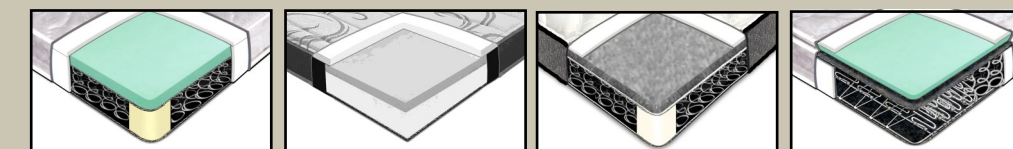

ADDITIONAL OPTIONS: CHOOSE YOUR QUEEN

ORTHO MEMORY PLUSH COZY

* MANY SECTIONAL PIECES ALSO AVAILABLE
**WELT IS STANDARD. FOR NON-WELTED
PLEASE SPECIFY "OMIT WELT".