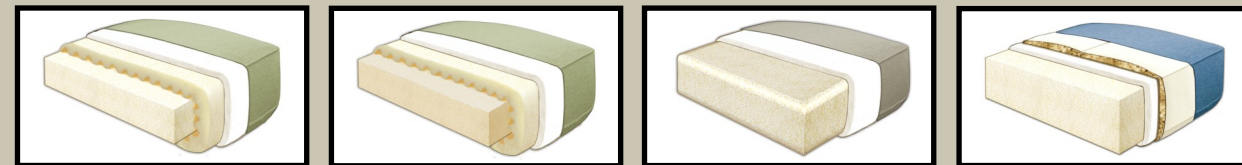

5 CHOOSE YOUR COMFORT

CONVO-LUX   FIRM-LUX   CLOUD-LUX   CLOUD-DOWN