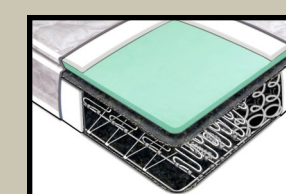

You Design

SERIES: 52

CAPE CORAL-WOOD BASE

* SECTIONAL PIECES ALSO AVAILABLE

1 CHOOSE YOUR SEATING

2 CHOOSE YOUR COMFORT

3 CHOOSE YOUR BASE

ADDITIONAL OPTIONS: CHOOSE YOUR QUEEN SLEEPER

COZY

**WELT IS STANDARD. FOR NON-WELTED PLEASE SPECIFY "OMIT WELT".