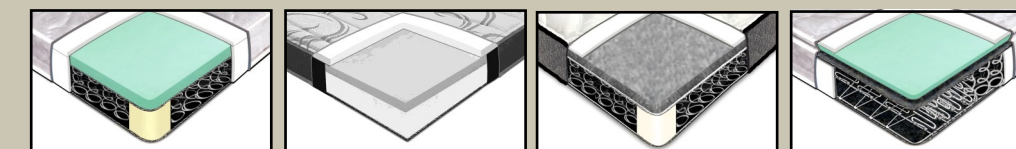

ADDITIONAL OPTIONS: CHOOSE YOUR QUEEN

ORTHO   MEMORY   PLUSH   COZY

* MANY SECTIONAL PIECES ALSO AVAILABLE
**WELT IS STANDARD. FOR NON-WELTED
PLEASE SPECIFY "OMIT WELT".