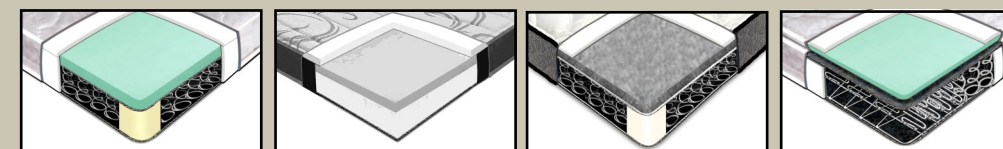

LARSON LEG ONLY

OR

SKIRT
 LEG FINISH N/A

ADDITIONAL OPTIONS:

CHOOSE YOUR QUEEN

ORTHO MEMORY PLUSH COZY

* MANY SECTIONAL PIECES ALSO AVAILABLE

**WELT IS STANDARD. FOR NON-WELTED