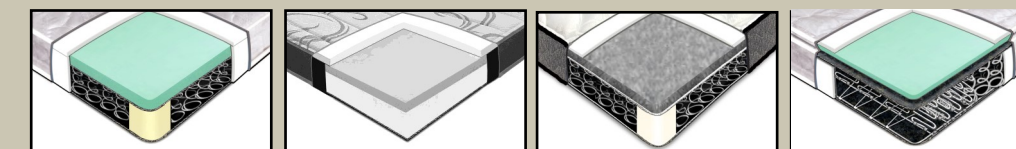

ADDITIONAL OPTIONS: CHOOSE YOUR QUEEN

ORTHO   MEMORY   PLUSH   COZY

* MANY SECTIONAL PIECES ALSO AVAILABLE

**WELT IS STANDARD. FOR NON-WELTED

PLEASE SPECIFY "OMIT WELT".