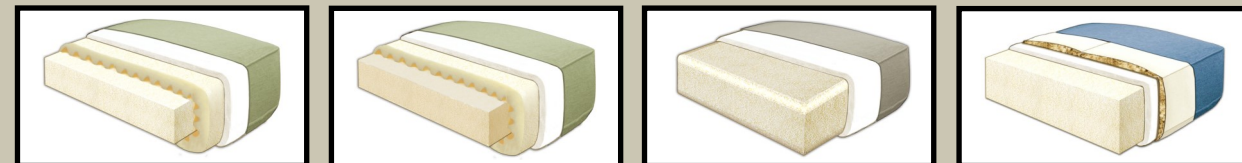

K

KING SIZE

- LARSON ARM 84"
- ROLFE ARM 92"
- TAYLOR ARM 89"
- SLOAN ARM 89"
- FLAIR ARM 91"
- VOGUE ARM 91"

3 CHOOSE YOUR SEATING

TWO OVER ONE

TWO OVER TWO

THREE OVER THREE

4 CHOOSE YOUR DEPTH & HEIGHT

STANDARD

36" DEEP / 37" HIGH

LUXURY

39" DEEP / 40" HIGH

5 CHOOSE YOUR COMFORT

CONVO-LUX FIRM-LUX CLOUD-LUX CLOUD-DOWN

6 CHOOSE YOUR LEG

BLACK CHERRY CARAMEL WALNUT DRIFTWOOD FROST 2 1/2" PYRAMID 2 1/2" CUBE