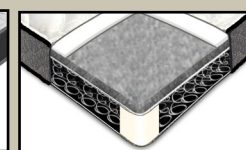

You Design

SERIES: 47

PARADISE-WOOD BASE

* SECTIONAL PIECES ALSO AVAILABLE

1 CHOOSE YOUR SEATING

2 CHOOSE YOUR COMFORT

3 CHOOSE YOUR BASE

ADDITIONAL OPTIONS: CHOOSE YOUR QUEEN SLEEPER

PLUSH

**WELT IS STANDARD. FOR NON-WELTED PLEASE SPECIFY "OMIT WELT".

CAPRIS
FURNITURE