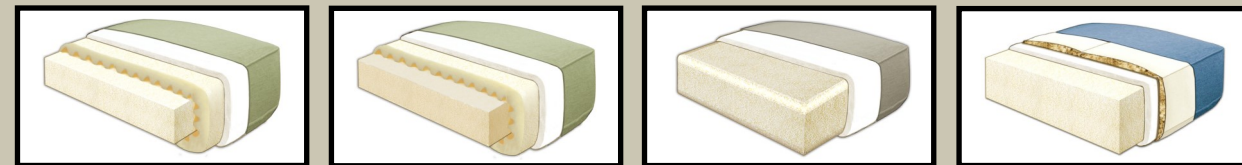

LARSON ARM 80"
 ROLFE ARM 88"
 TAYLOR ARM 85"
 SLOAN ARM 85"
 FLAIR ARM 87"
 VOGUE ARM 87"

LARSON ARM 84"
 ROLFE ARM 92"
 TAYLOR ARM 89"
 SLOAN ARM 89"
 FLAIR ARM 91"
 VOGUE ARM 91"

3 CHOOSE YOUR SEATING

TWO OVER ONE

TWO OVER TWO

THREE OVER THREE

4 CHOOSE YOUR DEPTH & HEIGHT

STANDARD

36" DEEP / 37" HIGH

LUXURY

39" DEEP / 40" HIGH

5 CHOOSE YOUR COMFORT

CONVO-LUX FIRM-LUX CLOUD-LUX CLOUD-DOWN

6 CHOOSE YOUR LEG

BLACK CHERRY CARAMEL WALNUT BLACK CHERRY CARAMEL WALNUT
 DRIFTWOOD FROST 2 1/2" DRIFTWOOD FROST 2 1/2"
 PYRAMID CUBE

LARSON LEG ONLY