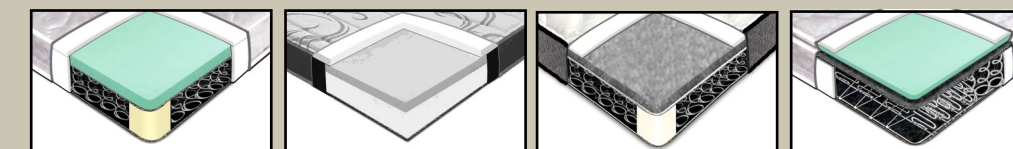

ADDITIONAL OPTIONS: CHOOSE YOUR QUEEN

ORTHO   MEMORY   PLUSH   COZY

* MANY SECTIONAL PIECES ALSO AVAILABLE
**WELT IS STANDARD. FOR NON-WELTED
PLEASE SPECIFY "OMIT WELT".