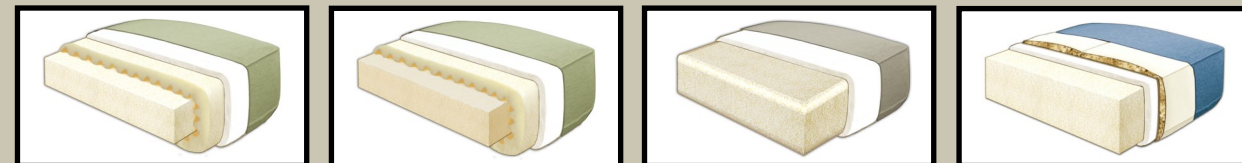

S/Q

STUDIO SIZE

- LARSON ARM 74"
- ROLFE ARM 82"
- TAYLOR ARM 79"
- SLOAN ARM 79"
- FLAIR ARM 81"
- VOGUE ARM 81"

E

ESTATE SIZE

- LARSON ARM 80"
- ROLFE ARM 88"
- TAYLOR ARM 85"
- SLOAN ARM 85"
- FLAIR ARM 87"
- VOGUE ARM 87"

K

KING SIZE

- LARSON ARM 84"
- ROLFE ARM 92"
- TAYLOR ARM 89"
- SLOAN ARM 89"
- FLAIR ARM 91"
- VOGUE ARM 91"

3 CHOOSE YOUR SEATING

TWO OVER ONE

TWO OVER TWO

THREE OVER THREE

4 CHOOSE YOUR DEPTH & HEIGHT

STANDARD

36" DEEP / 37" HIGH

LUXURY

39" DEEP / 40" HIGH

5 CHOOSE YOUR COMFORT

CONVO-LUX FIRM-LUX CLOUD-LUX CLOUD-DOWN

6 CHOOSE YOUR LEG

BLACK CHERRY CARAMEL WALNUT BLACK CHERRY CARAMEL WALNUT
 DRIFTWOOD FROST 2 1/2" PYRAMID DRIFTWOOD FROST 2 1/2" CUBE

LARSON LEG ONLY

OR

SKIRT
 LEG FINISH N/A

ADDITIONAL OPTIONS: CHOOSE YOUR QUEEN

ORTHO MEMORY PLUSH COZY

* MANY SECTIONAL PIECES ALSO AVAILABLE
 **WELT IS STANDARD. FOR NON-WELTED
 PLEASE SPECIFY "OMIT WELT".