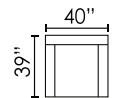

9BA5-A-C
CHAIR