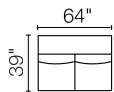

9FAU-L-XSL-LXA-CCR
3-PC Great Room Sectional

9FAU-L-CHL-SAA-CCR
3-PC Theater Sectional

AVAILABLE SECTIONAL PIECES

9FAU-L-XSL
Sect Sofa XL LHF

9FAU-L-XSR
Sect Sofa XL RHF

9FAU-L-SAL
Sofa Apt LHF

9FAU-L-SAR
Sofa Apt RHF

9FAU-L-SAA
Sofa Apt Armless

9FAU-L-LXA
Loveseat Armless

9FAU-L-MA
Modular Armless

9FAU-L-COR
Corner

9FAU-L-WDG
Wedge

9FAU-L-CCL
Cuddler LHF

9FAU-L-CCR
Cuddler RHF

9FAU-L-CHL
Chaise LHF