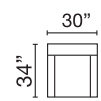

V2AU-8-MR
Modular RHF XD

V2AU-8-MA
Modular Armless XD

V2AU-8-BMP
Bumper

V2AU-8-DHL
Chaise LHF XD

V2AU-8-DHR
Chaise RHF XD

AVAILABLE LIVING ROOM PIECES

V2AU-8-SX
Sofa XL

V2AU-8-LX
Loveseat XL

V2AU-8-CX
Chair XL

THHE-AC
Accent Chair

MX64-8-STO
Storage Ottoman

Seat Height: 21" - Seat Depth: 26" - Arm Height: 27"

All dimensions are approximate.

June 2024