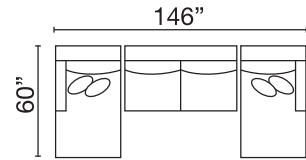

V2AU-8-SX

POPULAR CONFIGURATIONS

V2AU-8-SAL-DHR
2 PC Chaise Sectional

V2AU-8-DHL-MA-MR
3 PC Chaise Sectional

V2AU-8-DHL-SAA-DHR
3 PC Dual Chaise Sectional

V2AU-8-ML-DOR-SAA-DHR
4 PC Gathering Sectional

V2AU-8-ML-MA-DOR-MA-MR
5 PC Modular Sectional

V2AU-8-ML-MA-WDG-SAA-DHR
5 PC Great Room Sectional

AVAILABLE SECTIONAL PIECES

V2AU-8-SAL
Sofa Apt XD LHF

V2AU-8-SAR
Sofa Apt XD RHF

V2AU-8-SAA
Sofa Apt Armless XD

V2AU-8-DOR
Corner XD

V2AU-8-WDG
Wedge

V2AU-8-ML
Modular LHF XD

V2AU-8-CX
Chair XL

THHE-AC
Accent Chair

MX64-8-STO
Storage Ottoman

Seat Height: 21" - Seat Depth: 26" - Arm Height: 27"

All dimensions are approximate.

June 2024