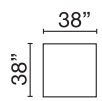

V2AU-8-BMP
Bumper