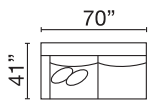

V2AU-8-SX

POPULAR CONFIGURATIONS

V2AU-8-SAL-DHR
2 PC Chaise Sectional

V2AU-8-DHL-MA-MR
3 PC Chaise Sectional

V2AU-8-DHL-SAA-DHR
3 PC Dual Chaise Sectional

V2AU-8-ML-DOR-SAA-DHR
4 PC Gathering Sectional

V2AU-8-ML-MA-DOR-MA-MR
5 PC Modular Sectional

V2AU-8-ML-MA-WDG-SAA-DHR
5 PC Great Room Sectional

AVAILABLE SECTIONAL PIECES

V2AU-8-SAL
Sofa Apt XD LHF

V2AU-8-SAR
Sofa Apt XD RHF

V2AU-8-SAA
Sofa Apt Armless XD

V2AU-8-DOR
Corner XD

V2AU-8-WDG
Wedge

V2AU-8-ML
Modular LHF XD

V2AU-8-CX
Chair XL

THHE-AC
Accent Chair

MX64-8-STO
Storage Ottoman

Seat Height: 21" - Seat Depth: 26" - Arm Height: 27"

All dimensions are approximate.

June 2024