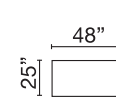

V2AU-8-MR
Modular RHF XD

V2AU-8-MA
Modular Armless XD

V2AU-8-BMP
Bumper

V2AU-8-DHL
Chaise LHF XD

V2AU-8-DHR
Chaise RHF XD

AVAILABLE LIVING ROOM PIECES

V2AU-8-SX
Sofa XL

V2AU-8-LX
Loveseat XL

V2AU-8-CX
Chair XL

THHE-AC
Accent Chair

MX64-8-STO
Storage Ottoman

Seat Height: 21" - Seat Depth: 26" - Arm Height: 27"

All dimensions are approximate.

June 2024