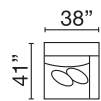

V2AU-8-ML-MA-WDG-SAA-DHR
5 PC Great Room Sectional

AVAILABLE SECTIONAL PIECES

V2AU-8-SAL
Sofa Apt XD LHF

V2AU-8-SAR
Sofa Apt XD RHF

V2AU-8-SAA
Sofa Apt Armless XD

V2AU-8-DOR
Corner XD

V2AU-8-WDG
Wedge

V2AU-8-ML
Modular LHF XD

V2AU-8-CX
Chair XL

THHE-AC
Accent Chair

MX64-8-STO
Storage Ottoman

Seat Height: 21" - Seat Depth: 26" - Arm Height: 27"

All dimensions are approximate.

June 2024