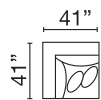

V2AU-8-ML-MA-WDG-SAA-DHR
5 PC Great Room Sectional

AVAILABLE SECTIONAL PIECES

V2AU-8-SAL
Sofa Apt XD LHF

V2AU-8-SAR
Sofa Apt XD RHF

V2AU-8-SAA
Sofa Apt Armless XD

V2AU-8-DOR
Corner XD

V2AU-8-WDG
Wedge

V2AU-8-ML
Modular LHF XD

V2AU-8-CX
Chair XL

THHE-AC
Accent Chair

MX64-8-STO
Storage Ottoman

Seat Height: 21" - Seat Depth: 26" - Arm Height: 27"

All dimensions are approximate.

June 2024