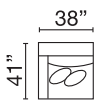

V2AU-8-ML-MA-WDG-SAA-DHR
5 PC Great Room Sectional

AVAILABLE SECTIONAL PIECES

V2AU-8-SAL
Sofa Apt XD LHF

V2AU-8-SAR
Sofa Apt XD RHF

V2AU-8-SAA
Sofa Apt Armless XD

V2AU-8-DOR
Corner XD

V2AU-8-WDG
Wedge

V2AU-8-ML
Modular LHF XD

V2AU-8-CX
Chair XL

THHE-AC
Accent Chair

MX64-8-STO
Storage Ottoman

Seat Height: 21" - Seat Depth: 26" - Arm Height: 27"

All dimensions are approximate.

June 2024