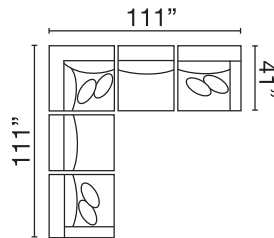

V2AU-8-SX

POPULAR CONFIGURATIONS

V2AU-8-SAL-DHR
2 PC Chaise Sectional

V2AU-8-DHL-MA-MR
3 PC Chaise Sectional

V2AU-8-DHL-SAA-DHR
3 PC Dual Chaise Sectional

V2AU-8-ML-DOR-SAA-DHR
4 PC Gathering Sectional

V2AU-8-ML-MA-DOR-MA-MR
5 PC Modular Sectional

V2AU-8-ML-MA-WDG-SAA-DHR
5 PC Great Room Sectional

AVAILABLE SECTIONAL PIECES

V2AU-8-SAL
Sofa Apt XD LHF

V2AU-8-SAR
Sofa Apt XD RHF

V2AU-8-SAA
Sofa Apt Armless XD

V2AU-8-DOR
Corner XD

V2AU-8-WDG
Wedge

V2AU-8-ML
Modular LHF XD

V2AU-8-CX
Chair XL

THHE-AC
Accent Chair

MX64-8-STO
Storage Ottoman

Seat Height: 21" - Seat Depth: 26" - Arm Height: 27"

All dimensions are approximate.

June 2024