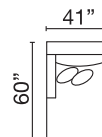

V2AU-8-DHL
Chaise LHF XD