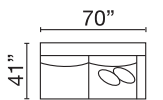

V2AU-8-SX

POPULAR CONFIGURATIONS

V2AU-8-SAL-DHR
2 PC Chaise Sectional

V2AU-8-DHL-MA-MR
3 PC Chaise Sectional

V2AU-8-DHL-SAA-DHR
3 PC Dual Chaise Sectional

V2AU-8-ML-DOR-SAA-DHR
4 PC Gathering Sectional

V2AU-8-ML-MA-DOR-MA-MR
5 PC Modular Sectional

V2AU-8-ML-MA-WDG-SAA-DHR
5 PC Great Room Sectional

AVAILABLE SECTIONAL PIECES

V2AU-8-SAL
Sofa Apt XD LHF

V2AU-8-SAR
Sofa Apt XD RHF

V2AU-8-SAA
Sofa Apt Armless XD

V2AU-8-DOR
Corner XD

V2AU-8-WDG
Wedge

V2AU-8-ML
Modular LHF XD

V2AU-8-CX
Chair XL

THHE-AC
Accent Chair

MX64-8-STO
Storage Ottoman

Seat Height: 21" - Seat Depth: 26" - Arm Height: 27"

All dimensions are approximate.

June 2024