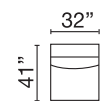

V2AU-8-MA
Modular Armless XD