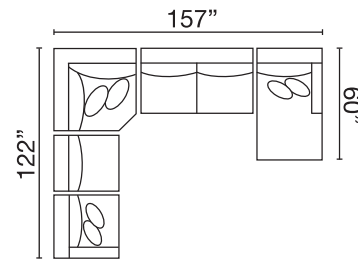

V2AU-8-SX

POPULAR CONFIGURATIONS

V2AU-8-SAL-DHR
2 PC Chaise Sectional

V2AU-8-DHL-MA-MR
3 PC Chaise Sectional

V2AU-8-DHL-SAA-DHR
3 PC Dual Chaise Sectional

V2AU-8-ML-DOR-SAA-DHR
4 PC Gathering Sectional

V2AU-8-ML-MA-DOR-MA-MR
5 PC Modular Sectional

V2AU-8-ML-MA-WDG-SAA-DHR
5 PC Great Room Sectional

AVAILABLE SECTIONAL PIECES

V2AU-8-SAL
Sofa Apt XD LHF

V2AU-8-SAR
Sofa Apt XD RHF

V2AU-8-SAA
Sofa Apt Armless XD

V2AU-8-DOR
Corner XD

V2AU-8-WDG
Wedge

V2AU-8-ML
Modular LHF XD

V2AU-8-CX
Chair XL

THHE-AC
Accent Chair

MX64-8-STO
Storage Ottoman

Seat Height: 21" - Seat Depth: 26" - Arm Height: 27"

All dimensions are approximate.

June 2024