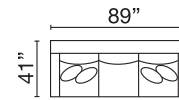

V2AU-8-MR
Modular RHF XD

V2AU-8-MA
Modular Armless XD

V2AU-8-BMP
Bumper

V2AU-8-DHL
Chaise LHF XD

V2AU-8-DHR
Chaise RHF XD

AVAILABLE LIVING ROOM PIECES

V2AU-8-SX
Sofa XL

V2AU-8-LX
Loveseat XL

V2AU-8-CX
Chair XL

THHE-AC
Accent Chair

MX64-8-STO
Storage Ottoman

Seat Height: 21" - Seat Depth: 26" - Arm Height: 27"

All dimensions are approximate.

June 2024