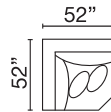

V2AU-8-ML-MA-WDG-SAA-DHR
5 PC Great Room Sectional

AVAILABLE SECTIONAL PIECES

V2AU-8-SAL
Sofa Apt XD LHF

V2AU-8-SAR
Sofa Apt XD RHF

V2AU-8-SAA
Sofa Apt Armless XD

V2AU-8-DOR
Corner XD

V2AU-8-WDG
Wedge

V2AU-8-ML
Modular LHF XD

V2AU-8-CX
Chair XL

THHE-AC
Accent Chair

MX64-8-STO
Storage Ottoman

Seat Height: 21" - Seat Depth: 26" - Arm Height: 27"

All dimensions are approximate.

June 2024