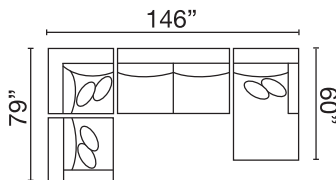

V2AU-8-SX

POPULAR CONFIGURATIONS

V2AU-8-SAL-DHR
2 PC Chaise Sectional

V2AU-8-DHL-MA-MR
3 PC Chaise Sectional

V2AU-8-DHL-SAA-DHR
3 PC Dual Chaise Sectional

V2AU-8-ML-DOR-SAA-DHR
4 PC Gathering Sectional

V2AU-8-ML-MA-DOR-MA-MR
5 PC Modular Sectional

V2AU-8-ML-MA-WDG-SAA-DHR
5 PC Great Room Sectional

AVAILABLE SECTIONAL PIECES

V2AU-8-SAL
Sofa Apt XD LHF

V2AU-8-SAR
Sofa Apt XD RHF

V2AU-8-SAA
Sofa Apt Armless XD

V2AU-8-DOR
Corner XD

V2AU-8-WDG
Wedge

V2AU-8-ML
Modular LHF XD

V2AU-8-CX
Chair XL

THHE-AC
Accent Chair

MX64-8-STO
Storage Ottoman

Seat Height: 21" - Seat Depth: 26" - Arm Height: 27"

All dimensions are approximate.

June 2024