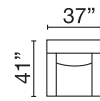

V2AU-8-MR
Modular RHF XD

V2AU-8-MA
Modular Armless XD

V2AU-8-BMP
Bumper

V2AU-8-DHL
Chaise LHF XD

V2AU-8-DHR
Chaise RHF XD

AVAILABLE LIVING ROOM PIECES

V2AU-8-SX
Sofa XL

V2AU-8-LX
Loveseat XL

V2AU-8-CX
Chair XL

THHE-AC
Accent Chair

MX64-8-STO
Storage Ottoman

Seat Height: 21" - Seat Depth: 26" - Arm Height: 27"

All dimensions are approximate.

June 2024