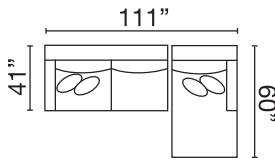

V2AU-8-SX

POPULAR CONFIGURATIONS

V2AU-8-SAL-DHR
2 PC Chaise Sectional

V2AU-8-DHL-MA-MR
3 PC Chaise Sectional

V2AU-8-DHL-SAA-DHR
3 PC Dual Chaise Sectional

V2AU-8-ML-DOR-SAA-DHR
4 PC Gathering Sectional

V2AU-8-ML-MA-DOR-MA-MR
5 PC Modular Sectional

V2AU-8-ML-MA-WDG-SAA-DHR
5 PC Great Room Sectional

AVAILABLE SECTIONAL PIECES

V2AU-8-SAL
Sofa Apt XD LHF

V2AU-8-SAR
Sofa Apt XD RHF

V2AU-8-SAA
Sofa Apt Armless XD

V2AU-8-DOR
Corner XD

V2AU-8-WDG
Wedge

V2AU-8-ML
Modular LHF XD

V2AU-8-CX
Chair XL

THHE-AC
Accent Chair

MX64-8-STO
Storage Ottoman

Seat Height: 21" - Seat Depth: 26" - Arm Height: 27"

All dimensions are approximate.

June 2024