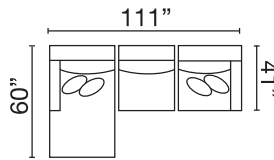

V2AU-8-SX

POPULAR CONFIGURATIONS

V2AU-8-SAL-DHR
2 PC Chaise Sectional

V2AU-8-DHL-MA-MR
3 PC Chaise Sectional

V2AU-8-DHL-SAA-DHR
3 PC Dual Chaise Sectional

V2AU-8-ML-DOR-SAA-DHR
4 PC Gathering Sectional

V2AU-8-ML-MA-DOR-MA-MR
5 PC Modular Sectional

V2AU-8-ML-MA-WDG-SAA-DHR
5 PC Great Room Sectional

AVAILABLE SECTIONAL PIECES

V2AU-8-SAL
Sofa Apt XD LHF

V2AU-8-SAR
Sofa Apt XD RHF

V2AU-8-SAA
Sofa Apt Armless XD

V2AU-8-DOR
Corner XD

V2AU-8-WDG
Wedge

V2AU-8-ML
Modular LHF XD

V2AU-8-CX
Chair XL

THHE-AC
Accent Chair

MX64-8-STO
Storage Ottoman

Seat Height: 21" - Seat Depth: 26" - Arm Height: 27"

All dimensions are approximate.

June 2024