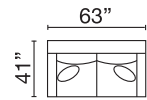

V2AU-8-MR
Modular RHF XD

V2AU-8-MA
Modular Armless XD

V2AU-8-BMP
Bumper

V2AU-8-DHL
Chaise LHF XD

V2AU-8-DHR
Chaise RHF XD

AVAILABLE LIVING ROOM PIECES

V2AU-8-SX
Sofa XL

V2AU-8-LX
Loveseat XL

V2AU-8-CX
Chair XL

THHE-AC
Accent Chair

MX64-8-STO
Storage Ottoman

Seat Height: 21" - Seat Depth: 26" - Arm Height: 27"

All dimensions are approximate.

June 2024