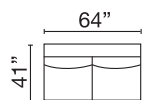

V2AU-8-ML-MA-WDG-SAA-DHR
5 PC Great Room Sectional

AVAILABLE SECTIONAL PIECES

V2AU-8-SAL
Sofa Apt XD LHF

V2AU-8-SAR
Sofa Apt XD RHF

V2AU-8-SAA
Sofa Apt Armless XD

V2AU-8-DOR
Corner XD

V2AU-8-WDG
Wedge

V2AU-8-ML
Modular LHF XD

V2AU-8-CX
Chair XL

THHE-AC
Accent Chair

MX64-8-STO
Storage Ottoman

Seat Height: 21" - Seat Depth: 26" - Arm Height: 27"

All dimensions are approximate.

June 2024