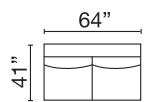

V2AU-8-ML-MA-DOR-MA-MR
5 PC Modular Sectional

V2AU-8-ML-MA-WDG-SAA-DHR
5 PC Great Room Sectional

AVAILABLE SECTIONAL PIECES

V2AU-8-SAL
Sofa Apt XD LHF

V2AU-8-SAR
Sofa Apt XD RHF

V2AU-8-SAA
Sofa Apt Armless XD

AVAILABLE LIVING ROOM PIECES

V2AU-8-SX
Sofa XL

V2AU-8-LX
Loveseat XL

V2AU-8-CX
Chair XL

THHE-AC
Accent Chair

MX64-8-STO
Storage Ottoman

Seat Height: 21" - Seat Depth: 26" - Arm Height: 27"

All dimensions are approximate.