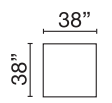

V2AU-8-DOR
Corner XD

V2AU-8-WDG
Wedge

V2AU-8-ML
Modular LHF XD

V2AU-8-MR
Modular RHF XD

V2AU-8-MA
Modular Armless XD

V2AU-8-BMP
Bumper

V2AU-8-DHL
Chaise LHF XD

V2AU-8-DHR
Chaise RHF XD

AVAILABLE LIVING ROOM PIECES

V2AU-8-SX
Sofa XL

V2AU-8-LX
Loveseat XL

V2AU-8-CX
Chair XL

THHE-AC
Accent Chair

MX64-8-STO
Storage Ottoman

Seat Height: 21" - Seat Depth: 26" - Arm Height: 27"

All dimensions are approximate.