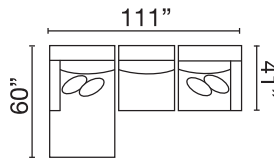

V2AU-8-ML-MA-DOR-SAA-DHR

POPULAR CONFIGURATIONS

V2AU-8-SAL-DHR
2 PC Chaise Sectional

V2AU-8-DHL-MA-MR
3 PC Chaise Sectional

V2AU-8-DHL-SAA-DHR
3 PC Dual Chaise Sectional

V2AU-8-ML-DOR-SAA-DHR
4 PC Gathering Sectional

V2AU-8-ML-MA-DOR-MA-MR
5 PC Modular Sectional

V2AU-8-ML-MA-WDG-SAA-DHR
5 PC Great Room Sectional

AVAILABLE SECTIONAL PIECES

V2AU-8-SAL
Sofa Apt XD LHF

V2AU-8-SAR
Sofa Apt XD RHF

V2AU-8-SAA
Sofa Apt Armless XD

AVAILABLE LIVING ROOM PIECES

V2AU-8-SX
Sofa XL

V2AU-8-LX
Loveseat XL

V2AU-8-CX
Chair XL

THHE-AC
Accent Chair

MX64-8-STO
Storage Ottoman

Seat Height: 21" - Seat Depth: 26" - Arm Height: 27"

All dimensions are approximate.