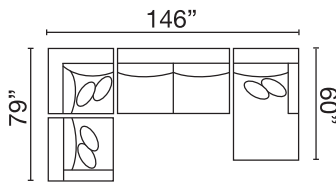

V2AU-8-ML-MA-DOR-SAA-DHR

POPULAR CONFIGURATIONS

V2AU-8-SAL-DHR
2 PC Chaise Sectional

V2AU-8-DHL-MA-MR
3 PC Chaise Sectional

V2AU-8-DHL-SAA-DHR
3 PC Dual Chaise Sectional

V2AU-8-ML-DOR-SAA-DHR
4 PC Gathering Sectional

V2AU-8-ML-MA-DOR-MA-MR
5 PC Modular Sectional

V2AU-8-ML-MA-WDG-SAA-DHR
5 PC Great Room Sectional

AVAILABLE SECTIONAL PIECES

V2AU-8-SAL
Sofa Apt XD LHF

V2AU-8-SAR
Sofa Apt XD RHF

V2AU-8-SAA
Sofa Apt Armless XD

AVAILABLE LIVING ROOM PIECES

V2AU-8-SX
Sofa XL

V2AU-8-LX
Loveseat XL

V2AU-8-CX
Chair XL

THHE-AC
Accent Chair

MX64-8-STO
Storage Ottoman

Seat Height: 21" - Seat Depth: 26" - Arm Height: 27"

All dimensions are approximate.