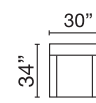

AVAILABLE LIVING ROOM PIECES

V2AU-8-SX
Sofa XL

V2AU-8-LX
Loveseat XL

V2AU-8-CX
Chair XL

THHE-AC
Accent Chair

MX64-8-STO
Storage Ottoman

Seat Height: 21" - Seat Depth: 26" - Arm Height: 27"

All dimensions are approximate.