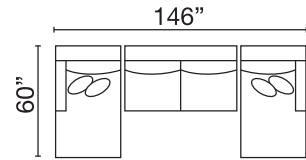

V2AU-8-ML-MA-DOR-SAA-DHR

POPULAR CONFIGURATIONS

V2AU-8-SAL-DHR
2 PC Chaise Sectional

V2AU-8-DHL-MA-MR
3 PC Chaise Sectional

V2AU-8-DHL-SAA-DHR
3 PC Dual Chaise Sectional

V2AU-8-ML-DOR-SAA-DHR
4 PC Gathering Sectional

V2AU-8-ML-MA-DOR-MA-MR
5 PC Modular Sectional

V2AU-8-ML-MA-WDG-SAA-DHR
5 PC Great Room Sectional

AVAILABLE SECTIONAL PIECES

V2AU-8-SAL
Sofa Apt XD LHF

V2AU-8-SAR
Sofa Apt XD RHF

V2AU-8-SAA
Sofa Apt Armless XD

AVAILABLE LIVING ROOM PIECES

V2AU-8-SX
Sofa XL

V2AU-8-LX
Loveseat XL

V2AU-8-CX
Chair XL

THHE-AC
Accent Chair

MX64-8-STO
Storage Ottoman

Seat Height: 21" - Seat Depth: 26" - Arm Height: 27"

All dimensions are approximate.