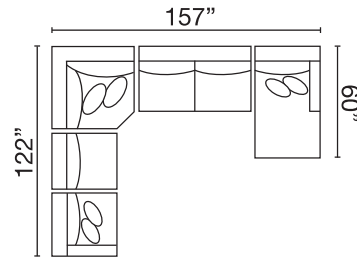

V2AU-8-ML-MA-DOR-SAA-DHR

POPULAR CONFIGURATIONS

V2AU-8-SAL-DHR
2 PC Chaise Sectional

V2AU-8-DHL-MA-MR
3 PC Chaise Sectional

V2AU-8-DHL-SAA-DHR
3 PC Dual Chaise Sectional

V2AU-8-ML-DOR-SAA-DHR
4 PC Gathering Sectional

V2AU-8-ML-MA-DOR-MA-MR
5 PC Modular Sectional

V2AU-8-ML-MA-WDG-SAA-DHR
5 PC Great Room Sectional

AVAILABLE SECTIONAL PIECES

V2AU-8-SAL
Sofa Apt XD LHF

V2AU-8-SAR
Sofa Apt XD RHF

V2AU-8-SAA
Sofa Apt Armless XD

AVAILABLE LIVING ROOM PIECES

V2AU-8-SX
Sofa XL

V2AU-8-LX
Loveseat XL

V2AU-8-CX
Chair XL

THHE-AC
Accent Chair

MX64-8-STO
Storage Ottoman

Seat Height: 21" - Seat Depth: 26" - Arm Height: 27"

All dimensions are approximate.