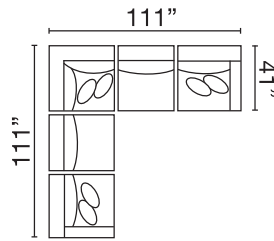

V2AU-8-ML-MA-DOR-SAA-DHR

POPULAR CONFIGURATIONS

V2AU-8-SAL-DHR
2 PC Chaise Sectional

V2AU-8-DHL-MA-MR
3 PC Chaise Sectional

V2AU-8-DHL-SAA-DHR
3 PC Dual Chaise Sectional

V2AU-8-ML-DOR-SAA-DHR
4 PC Gathering Sectional

V2AU-8-ML-MA-DOR-MA-MR
5 PC Modular Sectional

V2AU-8-ML-MA-WDG-SAA-DHR
5 PC Great Room Sectional

AVAILABLE SECTIONAL PIECES

V2AU-8-SAL
Sofa Apt XD LHF

V2AU-8-SAR
Sofa Apt XD RHF

V2AU-8-SAA
Sofa Apt Armless XD

AVAILABLE LIVING ROOM PIECES

V2AU-8-SX
Sofa XL

V2AU-8-LX
Loveseat XL

V2AU-8-CX
Chair XL

THHE-AC
Accent Chair

MX64-8-STO
Storage Ottoman

Seat Height: 21" - Seat Depth: 26" - Arm Height: 27"

All dimensions are approximate.