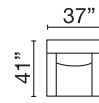

V2AU-8-DOR
Corner XD

V2AU-8-WDG
Wedge

V2AU-8-ML
Modular LHF XD

V2AU-8-MR
Modular RHF XD

V2AU-8-MA
Modular Armless XD

V2AU-8-BMP
Bumper

V2AU-8-DHL
Chaise LHF XD

V2AU-8-DHR
Chaise RHF XD

AVAILABLE LIVING ROOM PIECES

V2AU-8-SX
Sofa XL

V2AU-8-LX
Loveseat XL

V2AU-8-CX
Chair XL

THHE-AC
Accent Chair

MX64-8-STO
Storage Ottoman

Seat Height: 21" - Seat Depth: 26" - Arm Height: 27"

All dimensions are approximate.