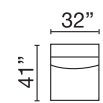

V2AU-8-DOR
Corner XD

V2AU-8-WDG
Wedge

V2AU-8-ML
Modular LHF XD

V2AU-8-MR
Modular RHF XD

V2AU-8-MA
Modular Armless XD

V2AU-8-BMP
Bumper

V2AU-8-DHL
Chaise LHF XD

V2AU-8-DHR
Chaise RHF XD

AVAILABLE LIVING ROOM PIECES

V2AU-8-SX
Sofa XL

V2AU-8-LX
Loveseat XL

V2AU-8-CX
Chair XL

THHE-AC
Accent Chair

MX64-8-STO
Storage Ottoman

Seat Height: 21" - Seat Depth: 26" - Arm Height: 27"

All dimensions are approximate.