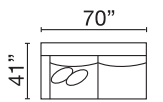

V2AU-8-ML-MA-DOR-SAA-DHR

POPULAR CONFIGURATIONS

V2AU-8-SAL-DHR
2 PC Chaise Sectional

V2AU-8-DHL-MA-MR
3 PC Chaise Sectional

V2AU-8-DHL-SAA-DHR
3 PC Dual Chaise Sectional

V2AU-8-ML-DOR-SAA-DHR
4 PC Gathering Sectional

V2AU-8-ML-MA-DOR-MA-MR
5 PC Modular Sectional

V2AU-8-ML-MA-WDG-SAA-DHR
5 PC Great Room Sectional

AVAILABLE SECTIONAL PIECES

V2AU-8-SAL
Sofa Apt XD LHF

V2AU-8-SAR
Sofa Apt XD RHF

V2AU-8-SAA
Sofa Apt Armless XD

AVAILABLE LIVING ROOM PIECES

V2AU-8-SX
Sofa XL

V2AU-8-LX
Loveseat XL

V2AU-8-CX
Chair XL

THHE-AC
Accent Chair

MX64-8-STO
Storage Ottoman

Seat Height: 21" - Seat Depth: 26" - Arm Height: 27"

All dimensions are approximate.