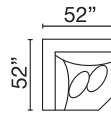

V2AU-8-WDG
Wedge