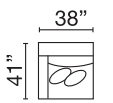

V2AU-8-ML
Modular LHF XD