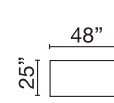

AVAILABLE LIVING ROOM PIECES

V2AU-8-SX
Sofa XL

V2AU-8-LX
Loveseat XL

V2AU-8-CX
Chair XL

THHE-AC
Accent Chair

MX64-8-STO
Storage Ottoman

Seat Height: 21" - Seat Depth: 26" - Arm Height: 27"

All dimensions are approximate.