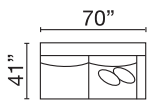

V2AU-8-ML-MA-DOR-MA-MR
5 PC Modular Sectional

V2AU-8-ML-MA-WDG-SAA-DHR
5 PC Great Room Sectional

AVAILABLE SECTIONAL PIECES

V2AU-8-SAL
Sofa Apt XD LHF

V2AU-8-SAR
Sofa Apt XD RHF

V2AU-8-SAA
Sofa Apt Armless XD

AVAILABLE LIVING ROOM PIECES

V2AU-8-SX
Sofa XL

V2AU-8-LX
Loveseat XL

V2AU-8-CX
Chair XL

THHE-AC
Accent Chair

MX64-8-STO
Storage Ottoman

Seat Height: 21" - Seat Depth: 26" - Arm Height: 27"

All dimensions are approximate.