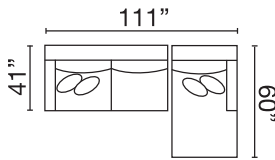

V2AU-8-ML-MA-DOR-SAA-DHR

POPULAR CONFIGURATIONS

V2AU-8-SAL-DHR
2 PC Chaise Sectional

V2AU-8-DHL-MA-MR
3 PC Chaise Sectional

V2AU-8-DHL-SAA-DHR
3 PC Dual Chaise Sectional

V2AU-8-ML-DOR-SAA-DHR
4 PC Gathering Sectional

V2AU-8-ML-MA-DOR-MA-MR
5 PC Modular Sectional

V2AU-8-ML-MA-WDG-SAA-DHR
5 PC Great Room Sectional

AVAILABLE SECTIONAL PIECES

V2AU-8-SAL
Sofa Apt XD LHF

V2AU-8-SAR
Sofa Apt XD RHF

V2AU-8-SAA
Sofa Apt Armless XD

AVAILABLE LIVING ROOM PIECES

V2AU-8-SX
Sofa XL

V2AU-8-LX
Loveseat XL

V2AU-8-CX
Chair XL

THHE-AC
Accent Chair

MX64-8-STO
Storage Ottoman

Seat Height: 21" - Seat Depth: 26" - Arm Height: 27"

All dimensions are approximate.