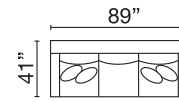

V2AU-8-DOR
Corner XD

V2AU-8-WDG
Wedge

V2AU-8-ML
Modular LHF XD

V2AU-8-MR
Modular RHF XD

V2AU-8-MA
Modular Armless XD

V2AU-8-BMP
Bumper

V2AU-8-DHL
Chaise LHF XD

V2AU-8-DHR
Chaise RHF XD

AVAILABLE LIVING ROOM PIECES

V2AU-8-SX
Sofa XL

V2AU-8-LX
Loveseat XL

V2AU-8-CX
Chair XL

THHE-AC
Accent Chair

MX64-8-STO
Storage Ottoman

Seat Height: 21" - Seat Depth: 26" - Arm Height: 27"

All dimensions are approximate.