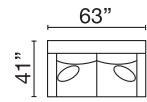

V2AU-8-DOR
Corner XD

V2AU-8-WDG
Wedge

V2AU-8-ML
Modular LHF XD

V2AU-8-MR
Modular RHF XD

V2AU-8-MA
Modular Armless XD

V2AU-8-BMP
Bumper

V2AU-8-DHL
Chaise LHF XD

V2AU-8-DHR
Chaise RHF XD

AVAILABLE LIVING ROOM PIECES

V2AU-8-SX
Sofa XL

V2AU-8-LX
Loveseat XL

V2AU-8-CX
Chair XL

THHE-AC
Accent Chair

MX64-8-STO
Storage Ottoman

Seat Height: 21" - Seat Depth: 26" - Arm Height: 27"

All dimensions are approximate.