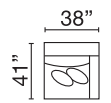

V2AU-8-MR
Modular RHF XD