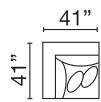

V2AU-8-ML-MA-DOR-MA-MR
5 PC Modular Sectional

V2AU-8-ML-MA-WDG-SAA-DHR
5 PC Great Room Sectional

AVAILABLE SECTIONAL PIECES

V2AU-8-SAL
Sofa Apt XD LHF

V2AU-8-SAR
Sofa Apt XD RHF

V2AU-8-SAA
Sofa Apt Armless XD

AVAILABLE LIVING ROOM PIECES

V2AU-8-SX
Sofa XL

V2AU-8-LX
Loveseat XL

V2AU-8-CX
Chair XL

THHE-AC
Accent Chair

MX64-8-STO
Storage Ottoman

Seat Height: 21" - Seat Depth: 26" - Arm Height: 27"

All dimensions are approximate.