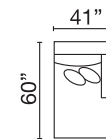

V2AU-8-DOR
Corner XD

V2AU-8-WDG
Wedge

V2AU-8-ML
Modular LHF XD

V2AU-8-MR
Modular RHF XD

V2AU-8-MA
Modular Armless XD

V2AU-8-BMP
Bumper

V2AU-8-DHL
Chaise LHF XD

V2AU-8-DHR
Chaise RHF XD

AVAILABLE LIVING ROOM PIECES

V2AU-8-SX
Sofa XL

V2AU-8-LX
Loveseat XL

V2AU-8-CX
Chair XL

THHE-AC
Accent Chair

MX64-8-STO
Storage Ottoman

Seat Height: 21" - Seat Depth: 26" - Arm Height: 27"

All dimensions are approximate.