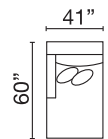

V2AU-8-DOR
Corner XD

V2AU-8-WDG
Wedge

V2AU-8-ML
Modular LHF XD

V2AU-8-MR
Modular RHF XD

V2AU-8-MA
Modular Armless XD

V2AU-8-BMP
Bumper

V2AU-8-DHL
Chaise LHF XD

V2AU-8-DHR
Chaise RHF XD

AVAILABLE LIVING ROOM PIECES

V2AU-8-SX
Sofa XL

V2AU-8-LX
Loveseat XL

V2AU-8-CX
Chair XL

THHE-AC
Accent Chair

MX64-8-STO
Storage Ottoman

Seat Height: 21" - Seat Depth: 26" - Arm Height: 27"

All dimensions are approximate.