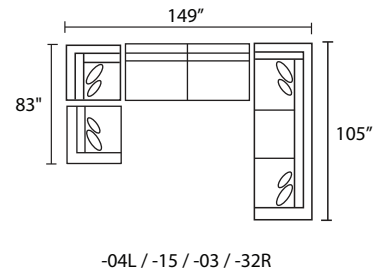

# F1090 VALERIE

JONATHAN LOUIS  
Your style. Your statement.

A cozy and welcoming larger profile will have everyone ready for a binge-watch –and if that runs long, invite others to spend the night on the sleeper sofas. Choose a fabric for both the body and two for the coordinating toss pillows to adapt the look and style to your decor.

## POPULAR CONFIGURATIONS

ALL DIMENSIONS ARE APPROXIMATE