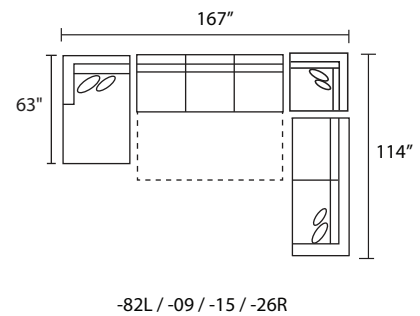

# F1090 VALERIE

JONATHAN LOUIS  
Your style. Your statement.

A cozy and welcoming larger profile will have everyone ready for a binge-watch –and if that runs long, invite others to spend the night on the sleeper sofas. Choose a fabric for both the body and two for the coordinating toss pillows to adapt the look and style to your decor.

## POPULAR CONFIGURATIONS

ALL DIMENSIONS ARE APPROXIMATE