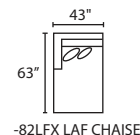

# F1090 VALERIE

JONATHAN LOUIS  
Your style. Your statement.

A cozy and welcoming larger profile will have everyone ready for a binge-watch –and if that runs long, invite others to spend the night on the sleeper sofas. Choose a fabric for both the body and two for the coordinating toss pillows to adapt the look and style to your decor.

## POPULAR CONFIGURATIONS

ALL DIMENSIONS ARE APPROXIMATE