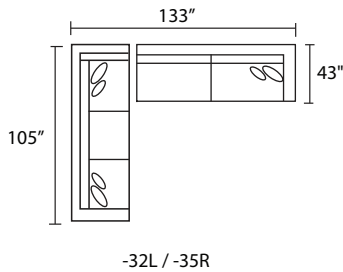

# F1090 VALERIE

JONATHAN LOUIS  
Your style. Your statement.

A cozy and welcoming larger profile will have everyone ready for a binge-watch –and if that runs long, invite others to spend the night on the sleeper sofas. Choose a fabric for both the body and two for the coordinating toss pillows to adapt the look and style to your decor.

## POPULAR CONFIGURATIONS

ALL DIMENSIONS ARE APPROXIMATE