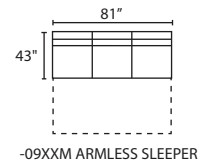

# F1090 VALERIE

JONATHAN LOUIS  
Your style. Your statement.

A cozy and welcoming larger profile will have everyone ready for a binge-watch –and if that runs long, invite others to spend the night on the sleeper sofas. Choose a fabric for both the body and two for the coordinating toss pillows to adapt the look and style to your decor.

## POPULAR CONFIGURATIONS

ALL DIMENSIONS ARE APPROXIMATE