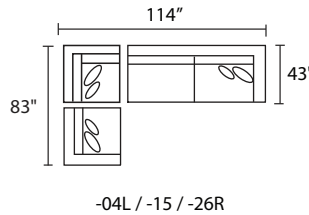

# F1090 VALERIE

JONATHAN LOUIS  
Your style. Your statement.

A cozy and welcoming larger profile will have everyone ready for a binge-watch –and if that runs long, invite others to spend the night on the sleeper sofas. Choose a fabric for both the body and two for the coordinating toss pillows to adapt the look and style to your decor.

## POPULAR CONFIGURATIONS

ALL DIMENSIONS ARE APPROXIMATE