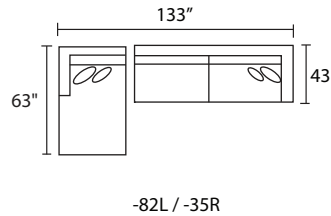

# F1090 VALERIE

JONATHAN LOUIS  
Your style. Your statement.

A cozy and welcoming larger profile will have everyone ready for a binge-watch –and if that runs long, invite others to spend the night on the sleeper sofas. Choose a fabric for both the body and two for the coordinating toss pillows to adapt the look and style to your decor.

## POPULAR CONFIGURATIONS

ALL DIMENSIONS ARE APPROXIMATE