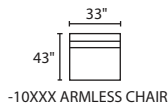

# F1090 VALERIE

JONATHAN LOUIS  
Your style. Your statement.

A cozy and welcoming larger profile will have everyone ready for a binge-watch –and if that runs long, invite others to spend the night on the sleeper sofas. Choose a fabric for both the body and two for the coordinating toss pillows to adapt the look and style to your decor.

## POPULAR CONFIGURATIONS

ALL DIMENSIONS ARE APPROXIMATE