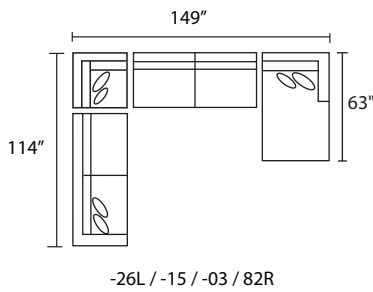

# F1090 VALERIE

JONATHAN LOUIS  
Your style. Your statement.

A cozy and welcoming larger profile will have everyone ready for a binge-watch –and if that runs long, invite others to spend the night on the sleeper sofas. Choose a fabric for both the body and two for the coordinating toss pillows to adapt the look and style to your decor.

## POPULAR CONFIGURATIONS

ALL DIMENSIONS ARE APPROXIMATE