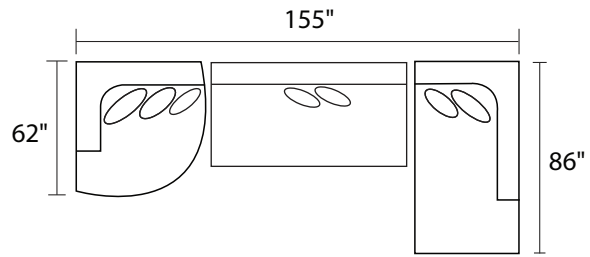

S1053 SUTTON

JONATHAN LOUIS

You style. Your statement.

Sutton is keepin' it tight with this sleek and smooth upholstered collection that offers so many options with its left- or right-oriented pieces. Rounded edges and armless profile add to its clean, retro look. Choose a fabric for the body and choose up to three for the toss pillows to make your design flair pop.

POPULAR CONFIGURATIONS

-84L / -03 / -28R

-28L / -03 / -84R

-26L / -28R

-03XXX ARMLESS CONDO

-26LFX CONDO SOFA

-26RFX CONDO SOFA

41"