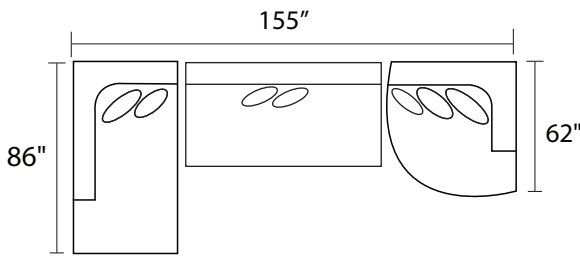

S1053 SUTTON

JONATHAN LOUIS

You style. Your statement.

Sutton is keepin' it tight with this sleek and smooth upholstered collection that offers so many options with its left- or right-oriented pieces. Rounded edges and armless profile add to its clean, retro look. Choose a fabric for the body and choose up to three for the toss pillows to make your design flair pop.

POPULAR CONFIGURATIONS

-84L / -03 / -28R

-28L / -03 / -84R

-26L / -28R

-03XXX ARMLESS CONDO

-26LFX CONDO SOFA

-26RFX CONDO SOFA

41"